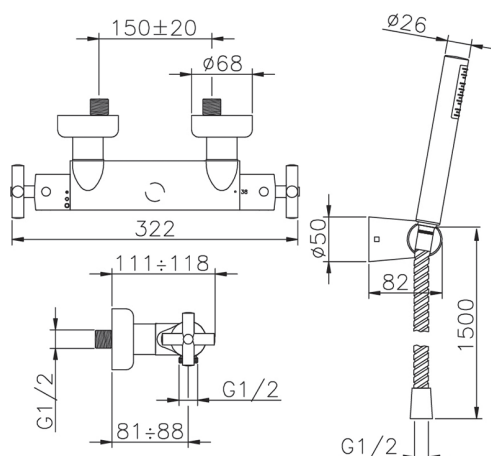

## Thermostatic shower mixer, with shower set SUITE\_SUD01010

MODEL **SUD01010**

Thermostatic shower mixer, with shower set, wall mounted adjustable handshower bracket, ABS 27 mm minimalistic one spray handshower, 150 cm Brass flexible hose

### CHARACTERISTICS

Cartridge Spare Parts **24.04A.PP**  
**8x20 Plus P Thermostatic Valve**