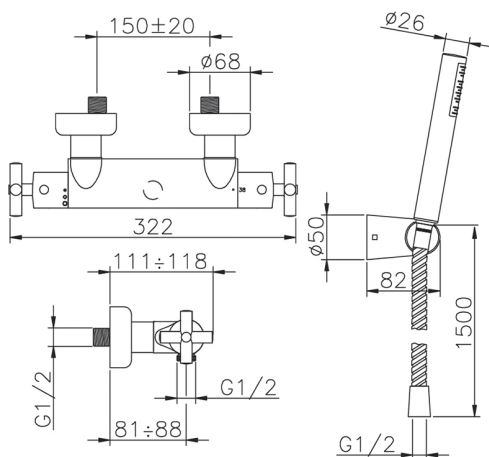

## Thermostatic shower mixer, with shower set SUITE\_SUD01010

MODEL **SUD01010**

Thermostatic shower mixer, with shower set, wall mounted adjustable handshower bracket, ABS 27 mm minimalistic one spray handshower, 150 cm Brass flexible hose

### CHARACTERISTICS

Cartridge Spare Parts **24.04A.PP**  
**8x20 Plus P Thermostatic Valve**