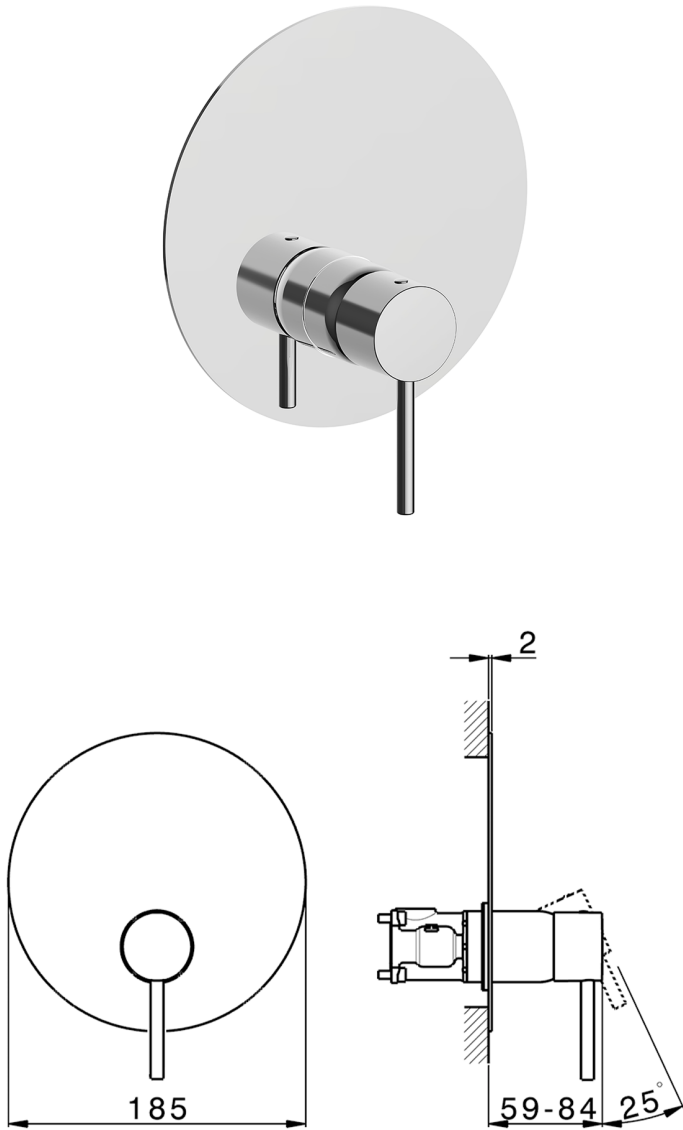

## Exposed part for Single Lever One Box Valve ONE BOX\_MT0BM010

MODEL **MT0BM010**

Exposed part for Single Lever One Box Valve, 1 Outlet, Minimum depth of installation: 67 mm, without concealed part, for items ZB00B030-ZB00B031

### CHARACTERISTICS

Cartridge Spare Parts **ZZ97179000**  
 Installation **Concealed**  
 Required concealed parts **ZB00B031**  
**ZB00B030**