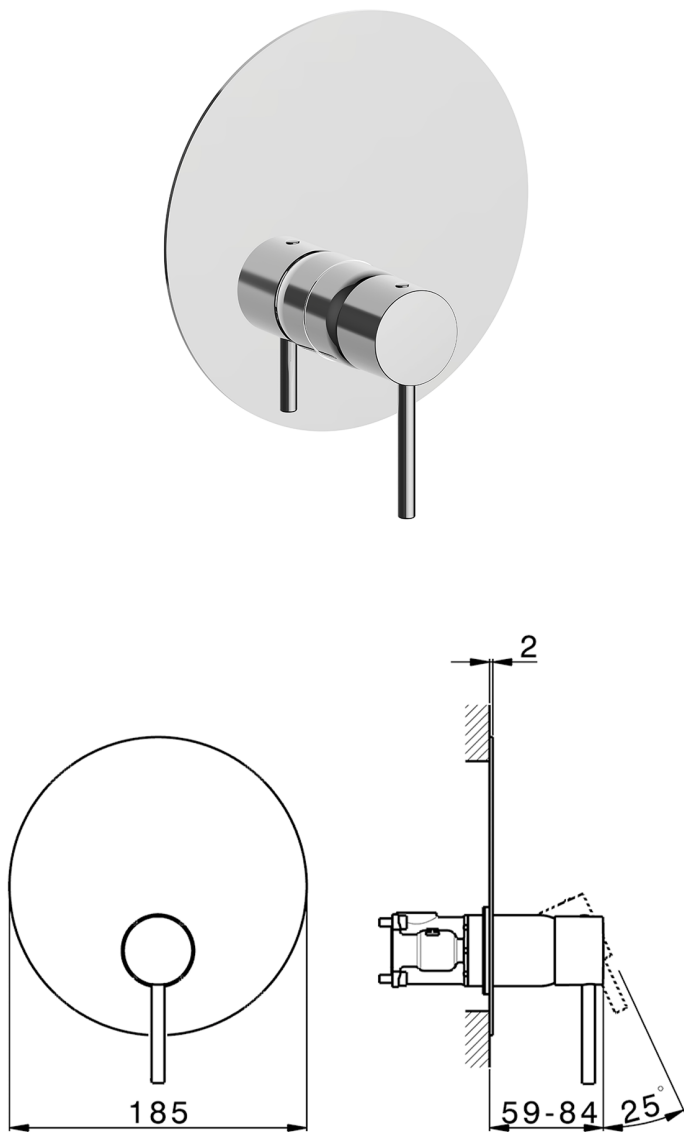

Exposed part for Single Lever One Box Valve ONE BOX_MT0BM010

MODEL **MT0BM010**

Exposed part for Single Lever One Box Valve, 1 Outlet, Minimum depth of installation: 67 mm, without concealed part, for items ZB00B030-ZB00B031

AVAILABLE FINISHINGS

-  **21** 21 Chrome
-  **26** 26 Old Copper
-  **2F** 2F Brushed Nickel
-  **2W** 2W Brushed Gold
-  **40** 40 Matt Black
-  **4Q** 4Q Matt White

CHARACTERISTICS

Cartridge Spare Parts **ZZ97179000**
 Installation **Concealed**
 Required concealed parts **ZB00B031**
ZB00B030

One Box Universal Concealed Part ONE BOX_ZB00B031

MODEL **ZB00B031**

One Box Universal Concealed Part, for 1 or 2 or 3 outlet thermostatic or single lever, without trim kit, with noise reducers, with sealing gasket