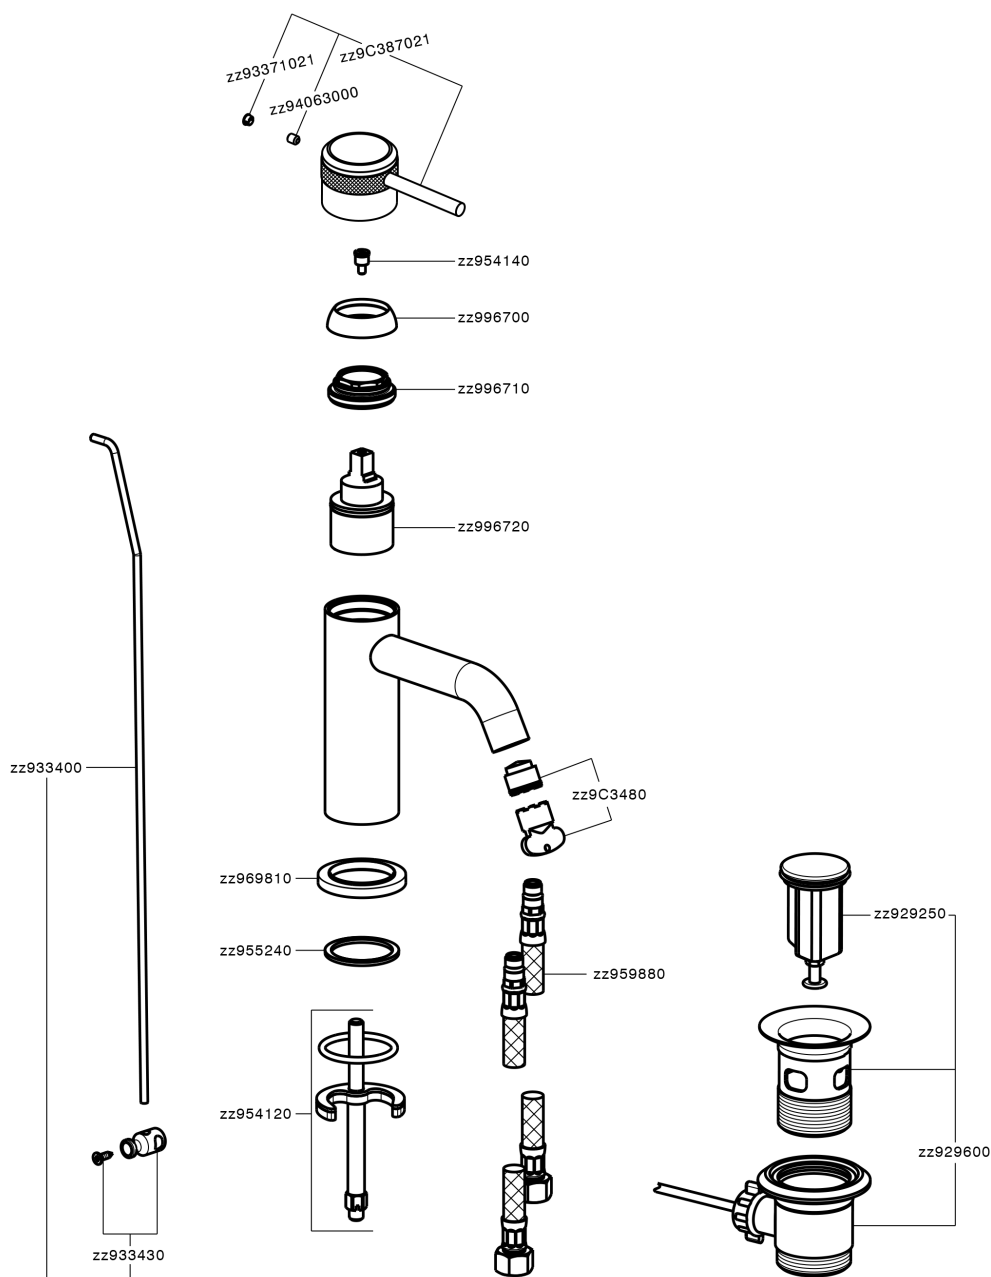

Single lever washbasin mixer CHRONOS_CR001510

MODEL **CR001510**

Single lever washbasin mixer, with 1"1/4 automatic pop-up waste, G.3/8" stainless steel flexible hoses

AVAILABLE FINISHINGS

-  **21** 21 Chrome
-  **2F** 2F Brushed Nickel
-  **2Q** 2Q Black Titanium

CHARACTERISTICS

Cartridge Spare Parts **ZZ99672000**

35 mm Cartridge

EcoStop

EcoStop feature limits water flow to approximately 50% of maximum output with one point of resistance on setting. Push slightly past the middle stop only when full water output is required. This will save water up to 50%.

Single lever washbasin mixer CHRONOS_CR001510

CR001510

<https://en.huberitalia.com/single-lever-washbasin-mixer-chronos-cr001510>

2024-11-23