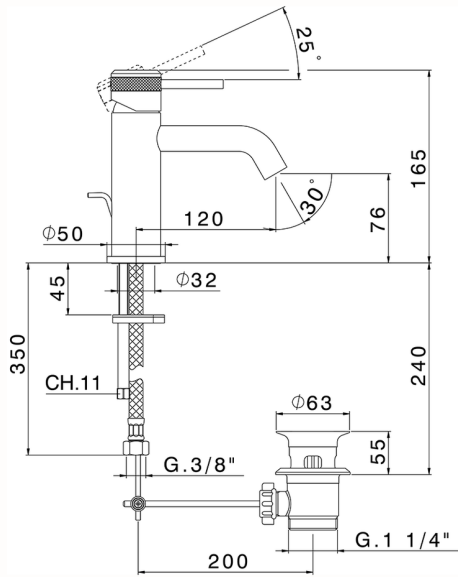

Single lever washbasin mixer CHRONOS_CR001510

MODEL **CR001510**

Single lever washbasin mixer, with 1"1/4 automatic pop-up waste, G.3/8" stainless steel flexible hoses

AVAILABLE FINISHINGS

-  **21** 21 Chrome
-  **2F** 2F Brushed Nickel
-  **2Q** 2Q Black Titanium

CHARACTERISTICS

Cartridge Spare Parts **ZZ99672000**

35 mm Cartridge

EcoStop

EcoStop feature limits water flow to approximately 50% of maximum output with one point of resistance on setting. Push slightly past the middle stop only when full water output is required. This will save water up to 50%.

Single lever washbasin mixer CHRONOS_CR001510

CR001510

<https://en.huberitalia.com/single-lever-washbasin-mixer-chronos-cr001510>

2024-11-23