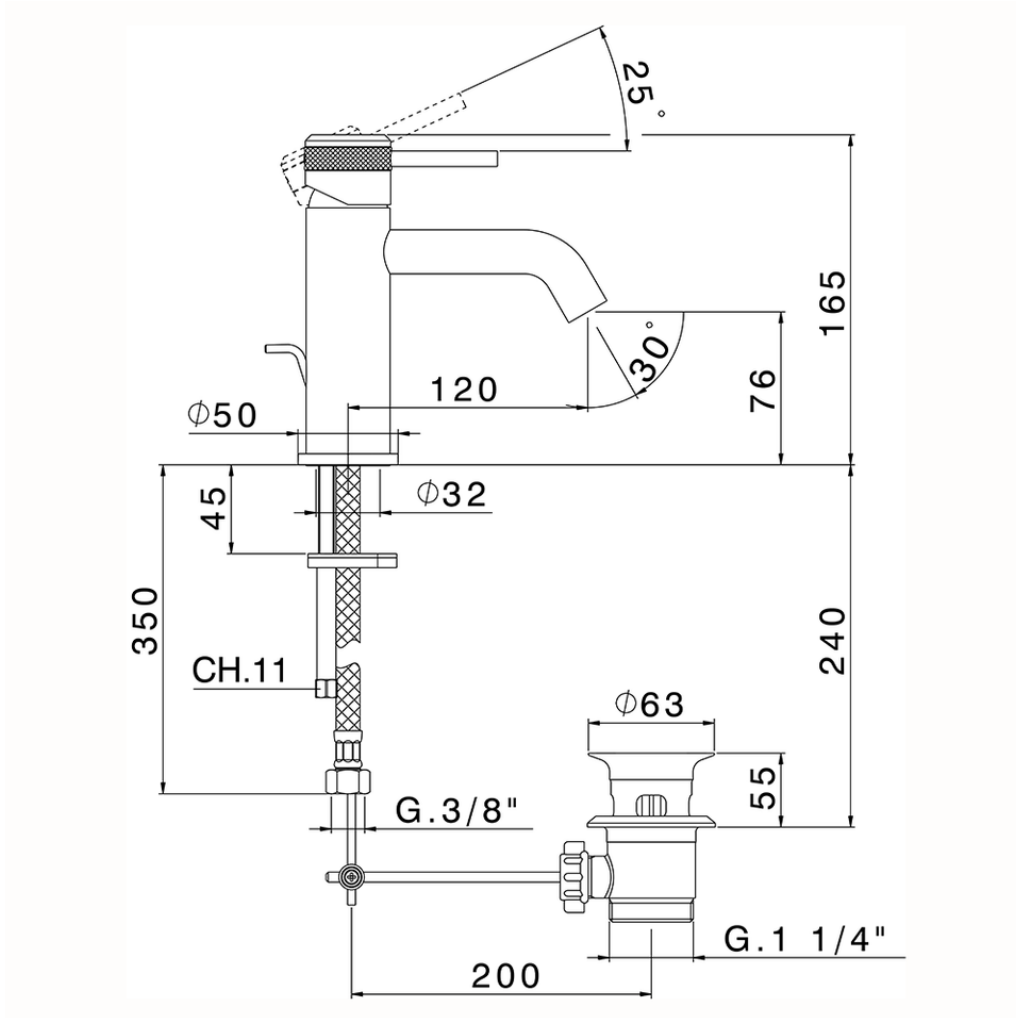

Single lever washbasin mixer CHRONOS_CR001510

CR001510

<https://en.huberitalia.com/single-lever-washbasin-mixer-chronos-cr001510>

2024-11-23