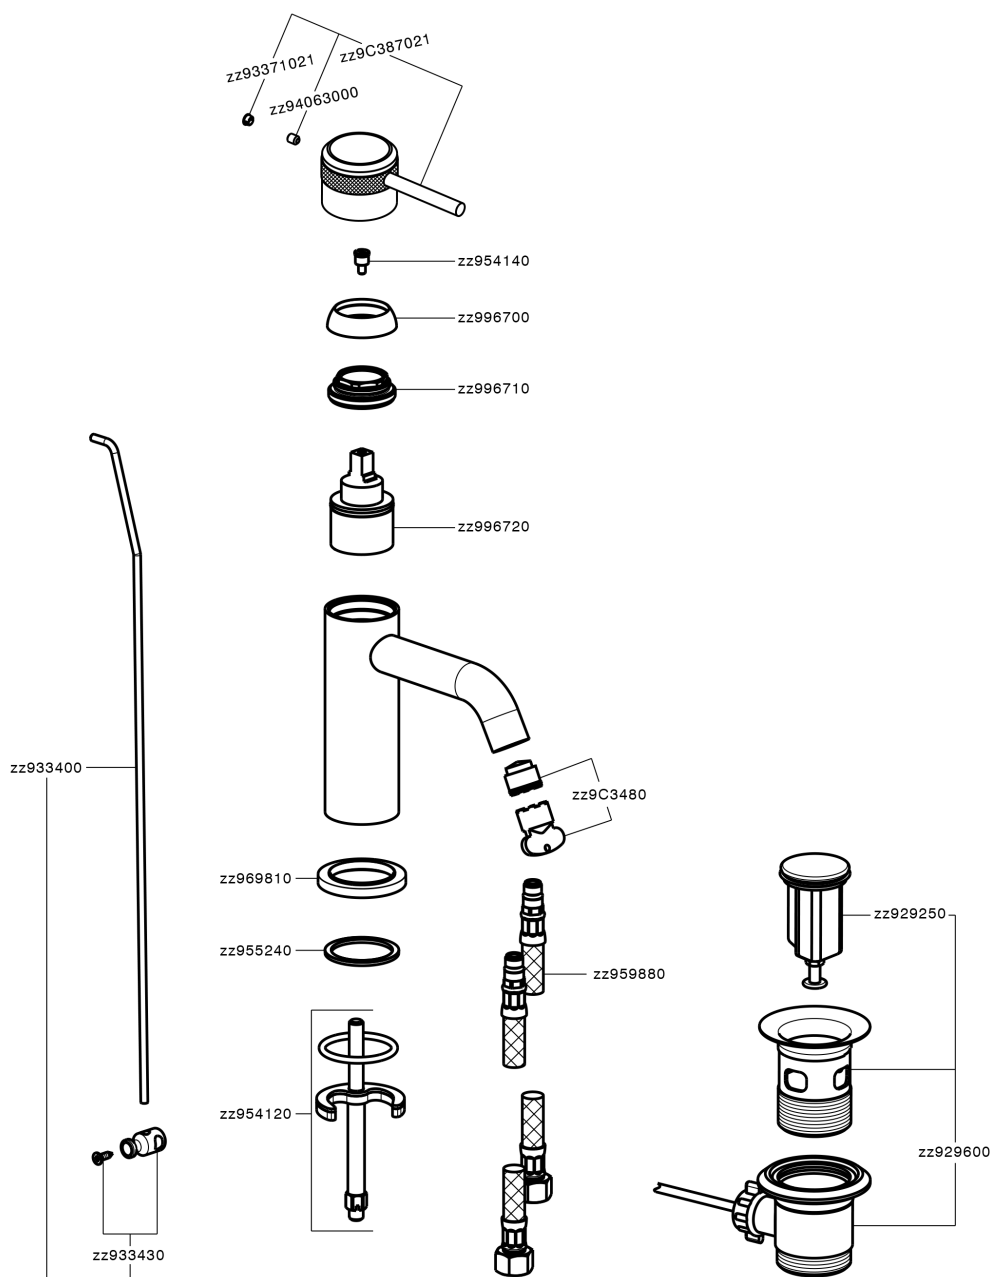

## Single lever washbasin mixer CHRONOS\_CR001510

MODEL **CR001510**

Single lever washbasin mixer, with 1"1/4 automatic pop-up waste, G.3/8" stainless steel flexible hoses

### CHARACTERISTICS

Cartridge Spare Parts **ZZ99672000**

**35 mm Cartridge**

### EcoStop

EcoStop feature limits water flow to approximately 50% of maximum output with one point of resistance on setting. Push slightly past the middle stop only when full water output is required. This will save water up to 50%.

## Single lever washbasin mixer CHRONOS\_CR001510

CR001510

<https://en.huberitalia.com/single-lever-washbasin-mixer-chronos-cr001510>

2024-11-23