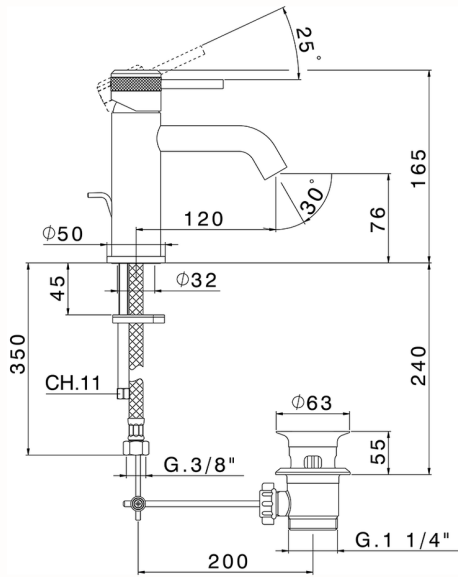

## Single lever washbasin mixer CHRONOS\_CR001510

MODEL **CR001510**

Single lever washbasin mixer, with 1"1/4 automatic pop-up waste, G.3/8" stainless steel flexible hoses

### CHARACTERISTICS

Cartridge Spare Parts **ZZ99672000**

**35 mm Cartridge**

### EcoStop

EcoStop feature limits water flow to approximately 50% of maximum output with one point of resistance on setting. Push slightly past the middle stop only when full water output is required. This will save water up to 50%.