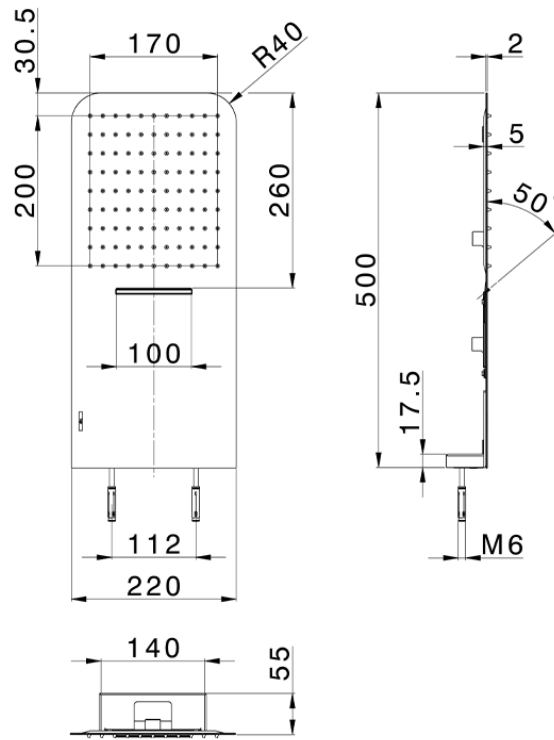

## 500x220 mm wall-mounted showerhead ZEN\_ZS122110

ZS122110

<https://en.huberitalia.com/500x220-mm-wall-mounted-showerhead-zen-zs122110>

2024-11-15