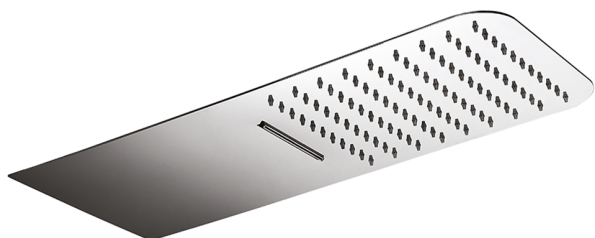

500x220 mm wall-mounted showerhead ZEN_ZS122110

MODEL **ZS122110**

500x220 mm wall-mounted showerhead, rain, waterfall functions, with patented safety valve, Stainless Steel AISI 304

AVAILABLE FINISHINGS

- **40** 40 Matt Black
- **4Q** 4Q Matt White
- **D1** D1 Brushed Inox
- **D2** D2 Polished Inox

CHARACTERISTICS

2024-11-15