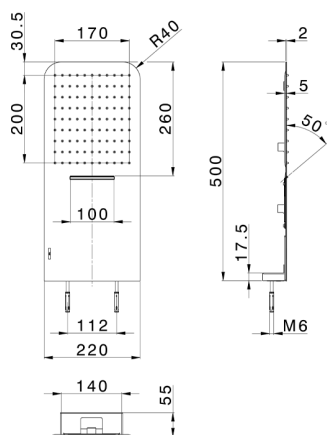

500x220 mm wall-mounted showerhead ZEN_ZS122110

MODEL **ZS122110**

500x220 mm wall-mounted showerhead, rain, waterfall functions, with patented safety valve, Stainless Steel AISI 304

AVAILABLE FINISHINGS

- **40** 40 Matt Black
- **4Q** 4Q Matt White
- **D1** D1 Brushed Inox
- **D2** D2 Polished Inox

CHARACTERISTICS

2024-11-15