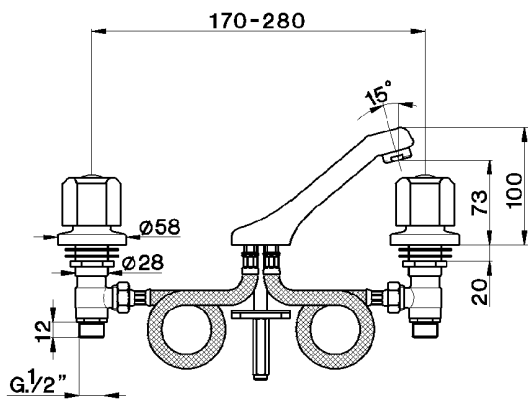

Washbasin 3-holes mixer EVA_EV000800

MODEL **EV000800**

Washbasin 3-holes mixer, without automatic pop-up waste, 1/2" F stainless steel flexible hose, without handles

AVAILABLE FINISHINGS

CHARACTERISTICS

2024-11-15