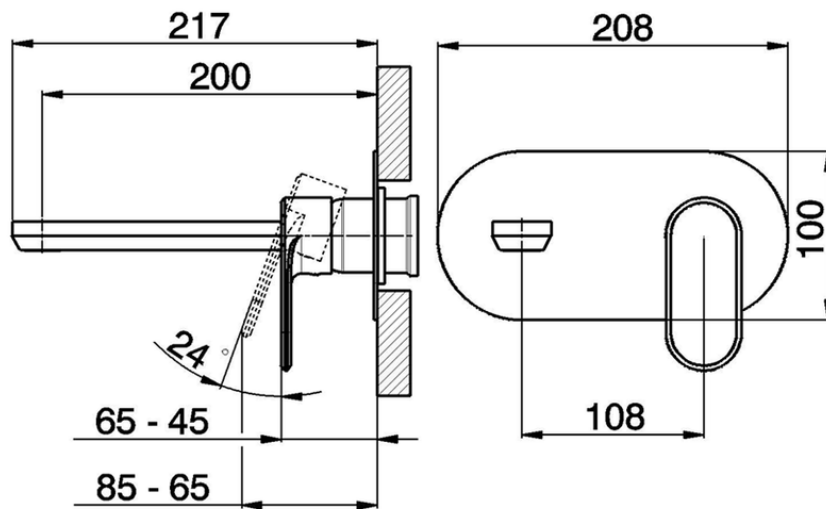

Exposed part for single lever washbasin valve LEVITY_LY005510

LY005510

<https://en.huberitalia.com/exposed-part-for-single-lever-washbasin-valve-levity-ly005510>

Piastra/Plate/Plaque/Platte/Placa

2-3mm: XX 56-76

10mm: XX 48-68