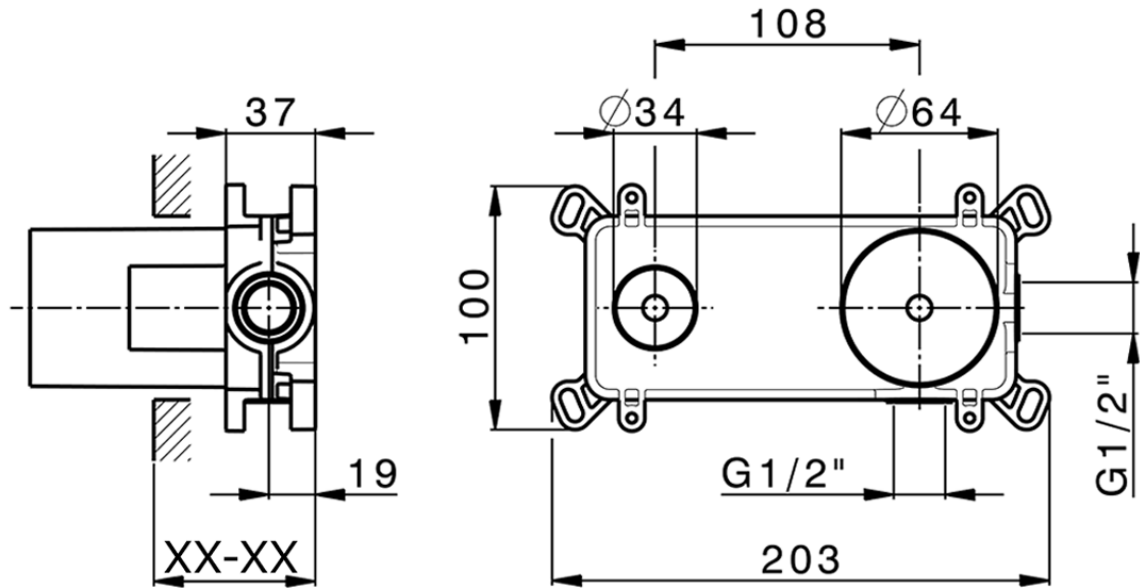

Exposed part for single lever washbasin valve LEVITY_LY005510

LY005510

<https://en.huberitalia.com/exposed-part-for-single-lever-washbasin-valve-levity-ly005510>

Piastra/Plate/Plaque/Platte/Placa

2-3mm: XX 56-76

10mm: XX 48-68