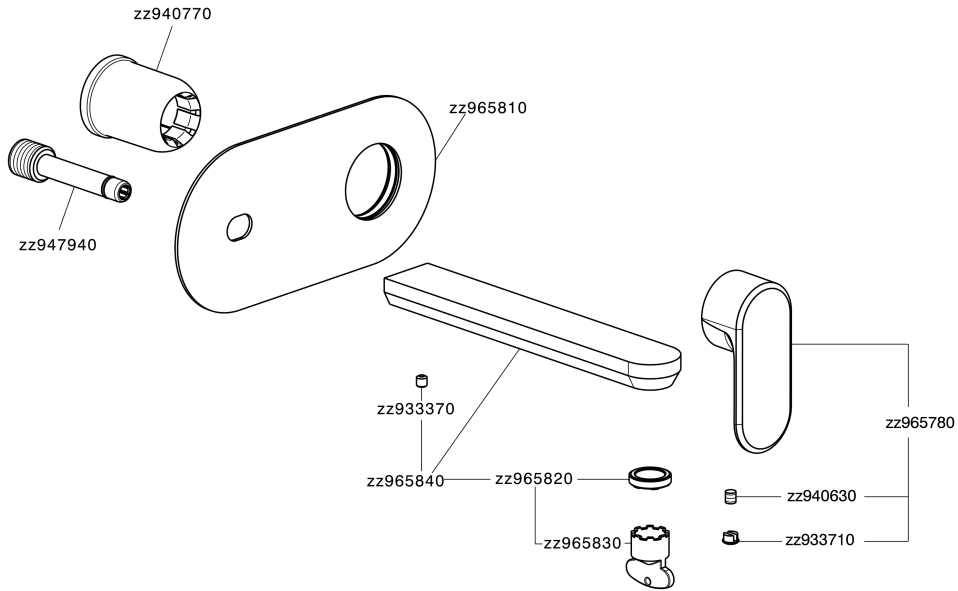

Exposed part for single lever washbasin valve LEVITY_LY005510

LY005510

<https://en.huberitalia.com/exposed-part-for-single-lever-washbasin-valve-levity-ly005510>

Concealed single lever washbasin mixer Easy-Box CONCEALED_ZB002450

ZB002450

<https://en.huberitalia.com/concealed-single-lever-washbasin-mixer-easy-box-concealed-zb002450>

2024-11-21