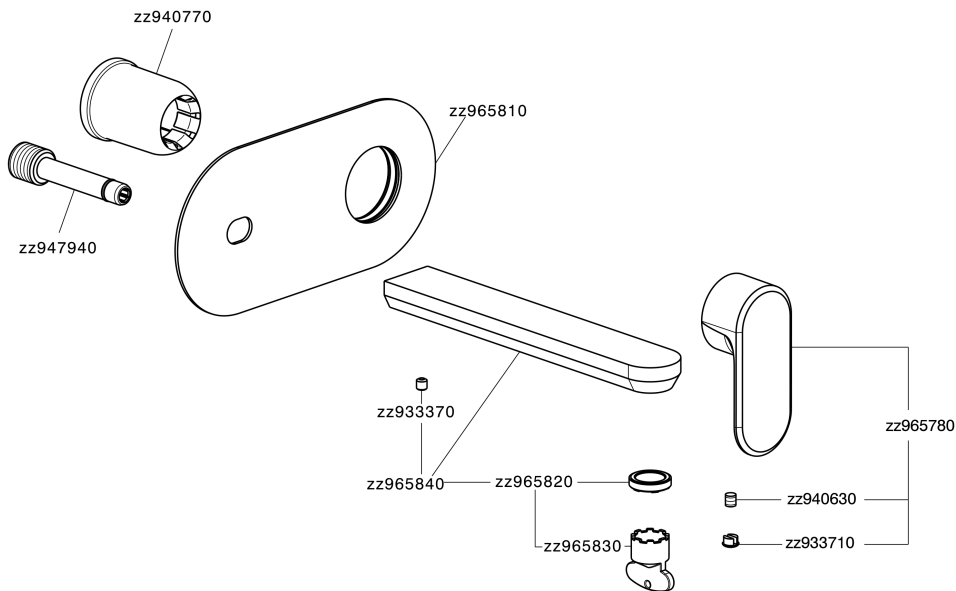

Exposed part for single lever washbasin valve LEVITY_LY005510

LY005510

<https://en.huberitalia.com/exposed-part-for-single-lever-washbasin-valve-levity-ly005510>

Concealed single lever washbasin mixer Easy-Box CONCEALED_ZB002450

ZB002450

<https://en.huberitalia.com/concealed-single-lever-washbasin-mixer-easy-box-concealed-zb002450>

2024-11-21