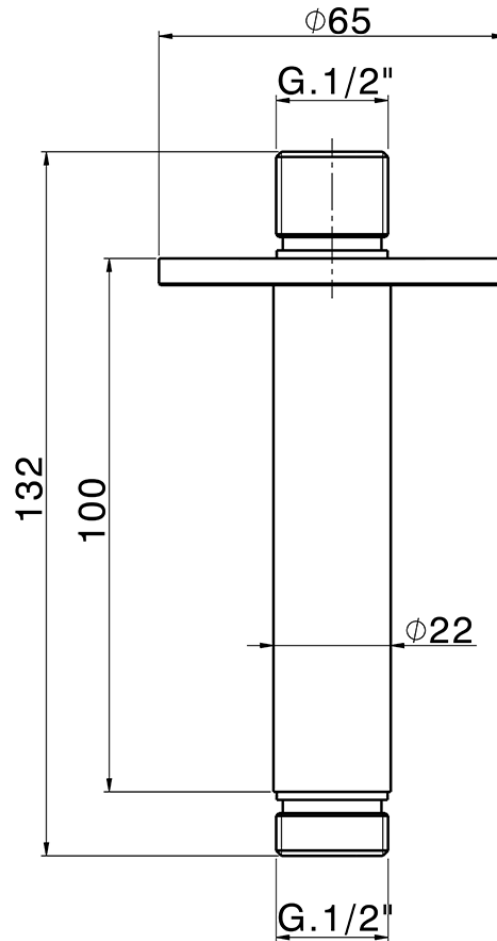

Ceiling shower arm SHOWER_SS013551

SS013551

<https://en.huberitalia.com/ceiling-shower-arm-shower-ss013551>

2026-04-30