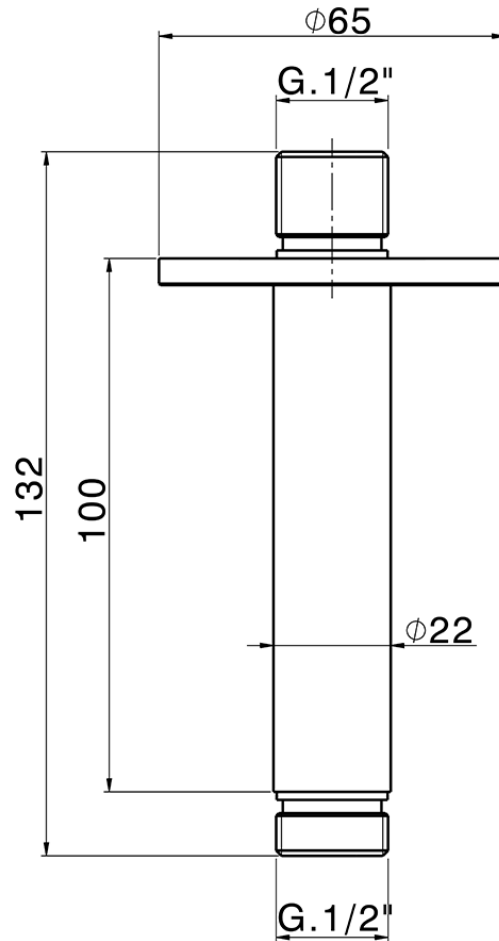

Ceiling shower arm SHOWER_SS013551

SS013551

<https://en.huberitalia.com/ceiling-shower-arm-shower-ss013551>

2026-06-08