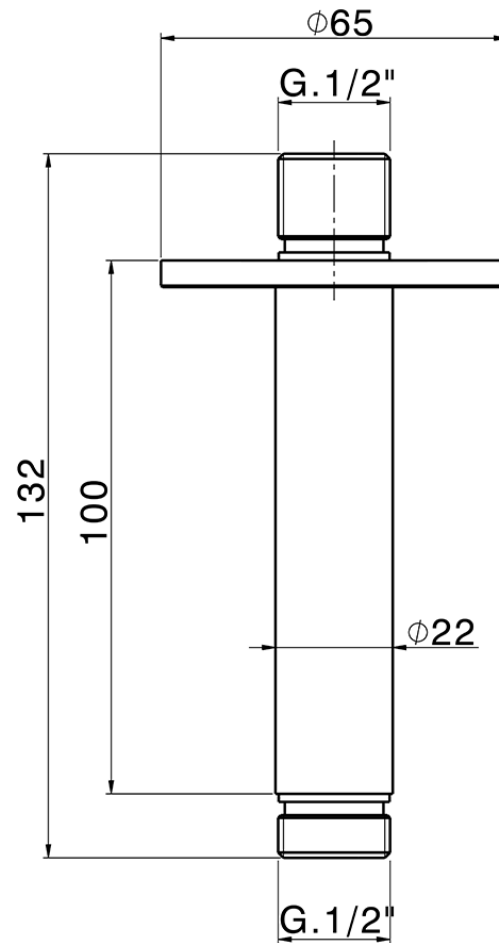

## Ceiling shower arm SHOWER\_SS013551

SS013551

<https://en.huberitalia.com/ceiling-shower-arm-shower-ss013551>

2026-04-07