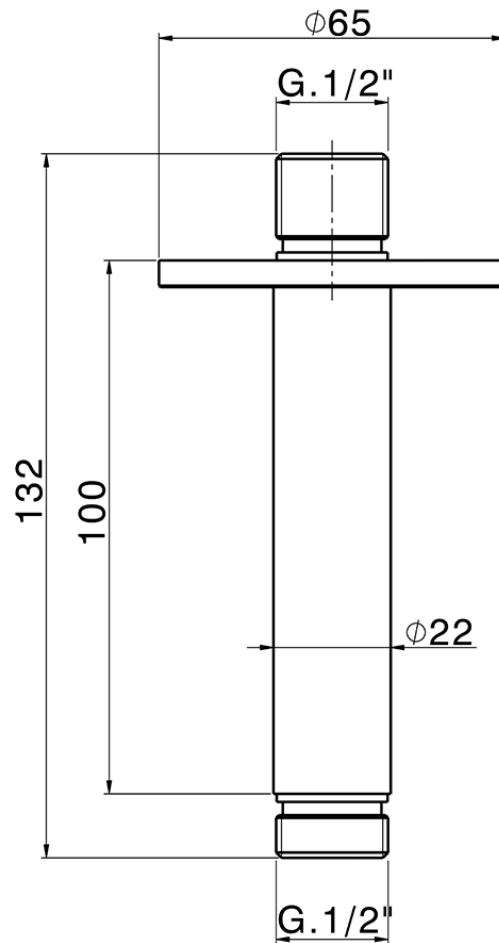

Ceiling shower arm SHOWER_SS013551

SS013551

<https://en.huberitalia.com/ceiling-shower-arm-shower-ss013551>

2026-06-29