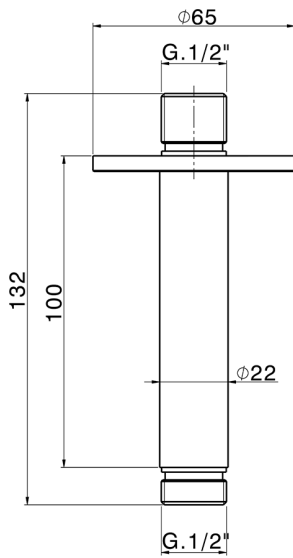

Ceiling shower arm SHOWER_SS013551

MODEL **SS013551**

Ceiling shower arm, 100 mm length, Inox AISI 316L

AVAILABLE FINISHINGS

D1 D1 Brushed Inox

CHARACTERISTICS

2026-05-19