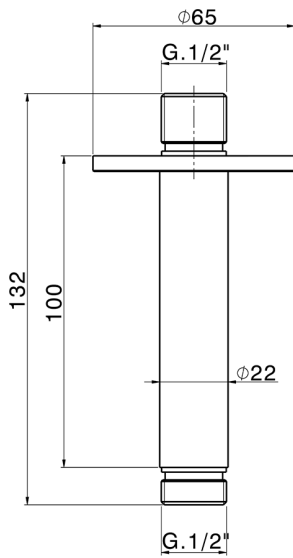

Ceiling shower arm SHOWER_SS013551

MODEL **SS013551**

Ceiling shower arm, 100 mm length, Inox AISI 316L

AVAILABLE FINISHINGS

D1 D1 Brushed Inox

CHARACTERISTICS

2026-06-29