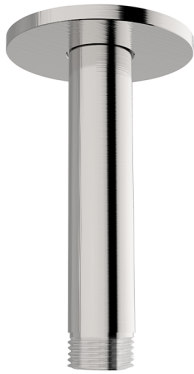

Ceiling shower arm SHOWER_SS013551

MODEL **SS013551**

Ceiling shower arm, 100 mm length, Inox AISI 316L

AVAILABLE FINISHINGS

D1 D1 Brushed Inox

CHARACTERISTICS

2026-06-29