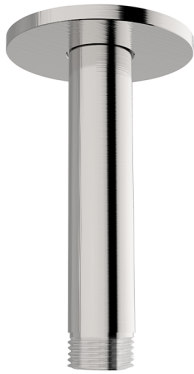

Ceiling shower arm SHOWER_SS013551

MODEL **SS013551**

Ceiling shower arm, 100 mm length, Inox AISI 316L

AVAILABLE FINISHINGS

D1 D1 Brushed Inox

CHARACTERISTICS

2026-05-19