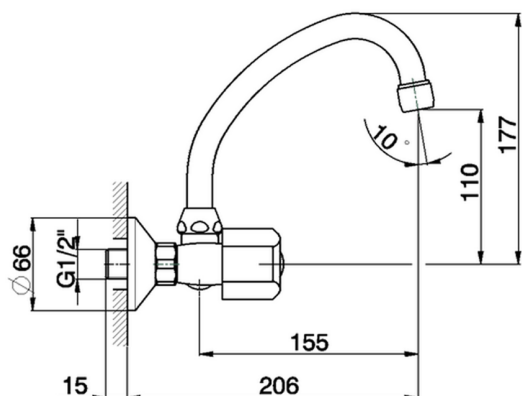

Exposed sink mixer EVA_EV000430

MODEL **EV000430**

Exposed sink mixer, swivel spout, without handles

AVAILABLE FINISHINGS

CHARACTERISTICS

2026-06-25