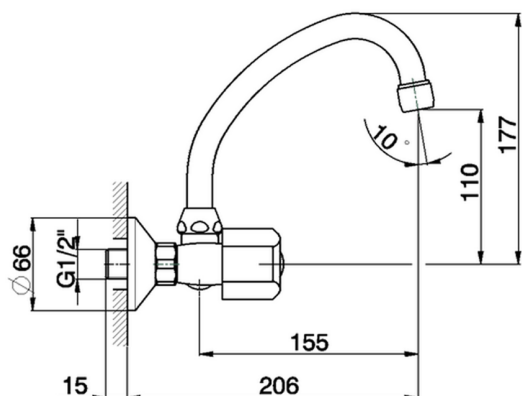

Exposed sink mixer EVA_EV000430

MODEL **EV000430**

Exposed sink mixer, swivel spout, without handles

AVAILABLE FINISHINGS

CHARACTERISTICS

2026-04-06