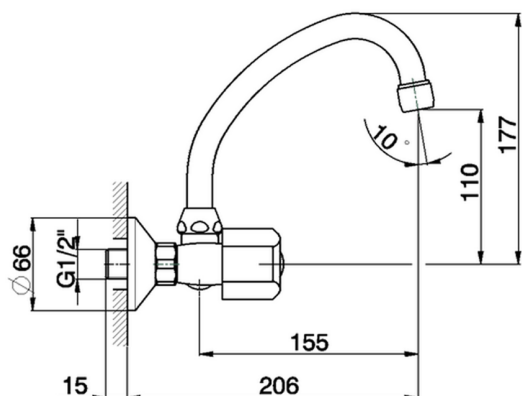

## Exposed sink mixer EVA\_EV000430

MODEL **EV000430**

Exposed sink mixer, swivel spout, without handles

AVAILABLE FINISHINGS

CHARACTERISTICS

2026-05-01