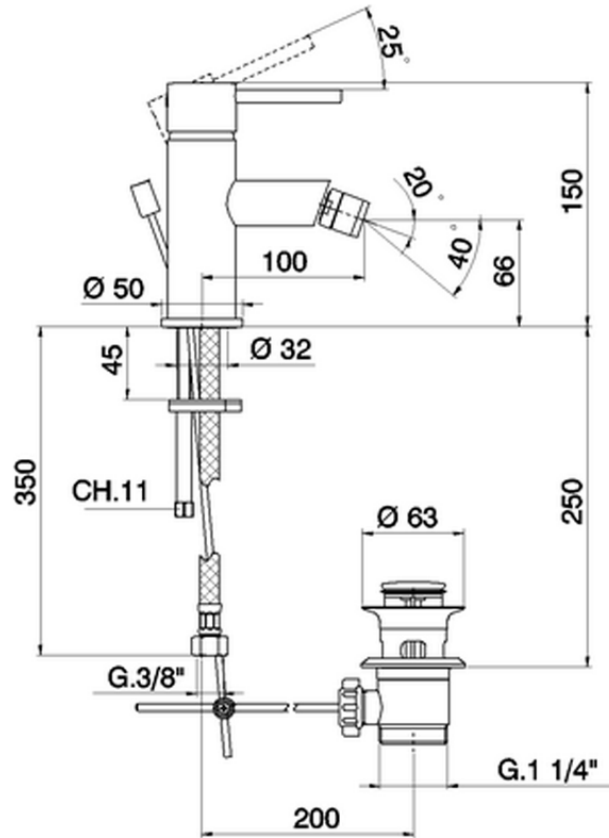

Single lever bidet mixer EnergySave TRATTO EVO_TV000555

TV000555

<https://en.huberitalia.com/single-lever-bidet-mixer-energysave-tratto-evo-tv000555>

2026-04-07