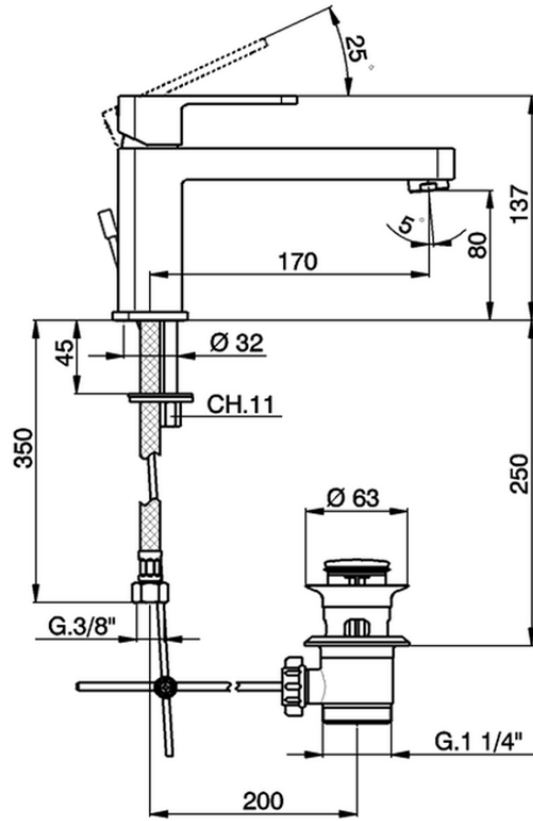

Single lever washbasin mixer DADO\_DD001510

DD001510

<https://en.huberitalia.com/single-lever-washbasin-mixer-dado-dd001510>

2024-11-21