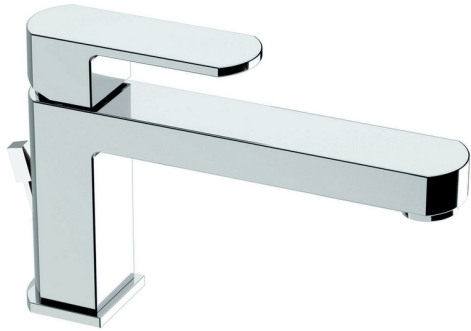

Single lever washbasin mixer DADO_DD001510

MODEL **DD001510**

Single lever washbasin mixer, with 1"1/4 automatic pop-up waste, G.3/8" stainless steel flexible hose

AVAILABLE FINISHINGS

-  **21** 21 Chrome
-  **2B** 2B Polished Nickel
-  **2F** 2F Brushed Nickel
-  **40** 40 Matt Black
-  **4Q** 4Q Matt White

CHARACTERISTICS

Cartridge Spare Parts **ZZ94240000**

25 mm Cartridge