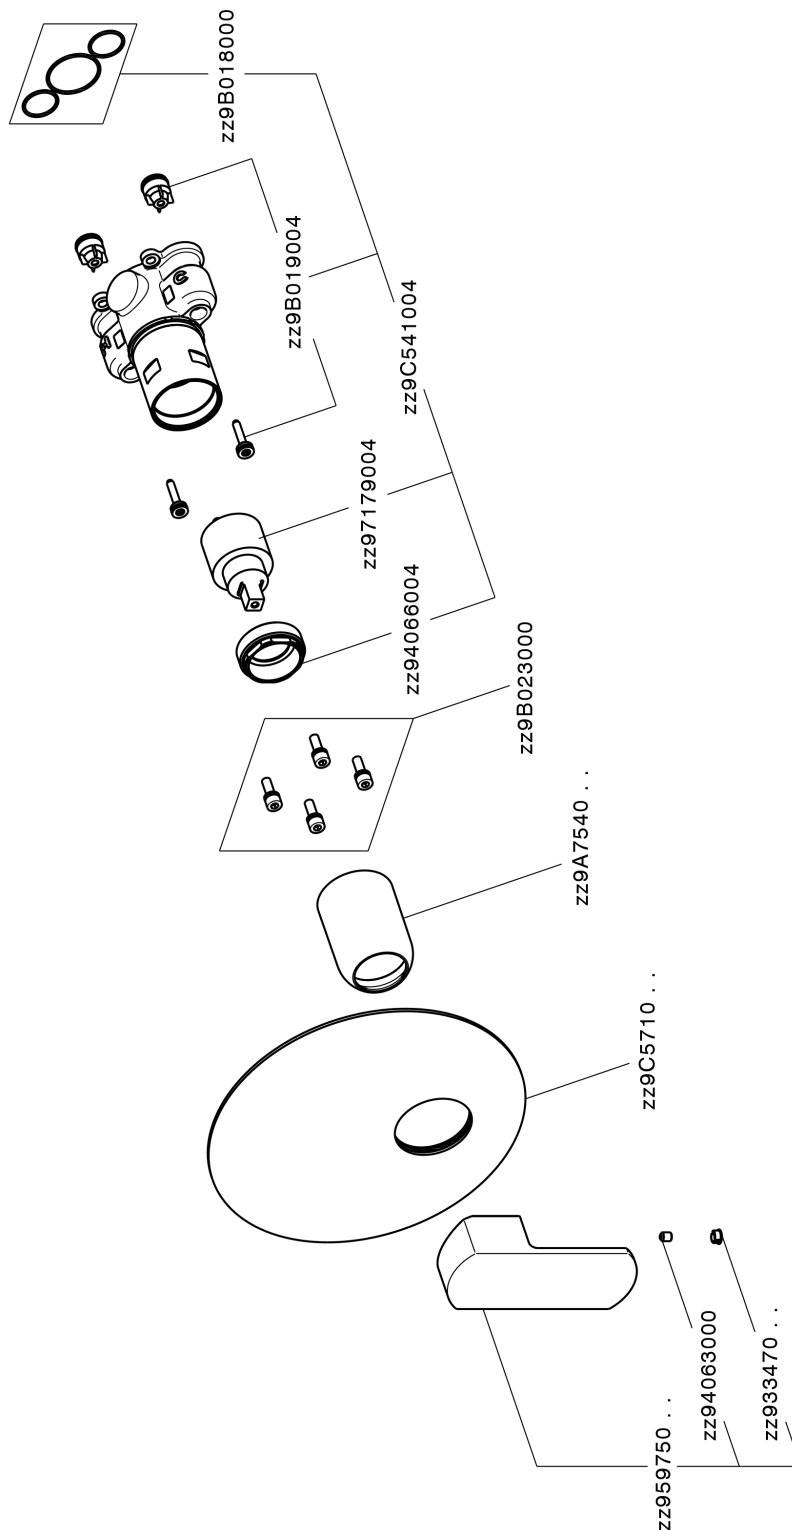

## Exposed part for Single Lever One Box Valve DADO\_DD0BM010

DD0BM010

<https://en.huberitalia.com/exposed-part-for-single-lever-one-box-valve-dado-dd0bm010>

## One Box Universal Concealed Part ONE BOX\_ZB00B031

ZB00B031

<https://en.huberitalia.com/one-box-universal-concealed-part-one-box-zb00b031>