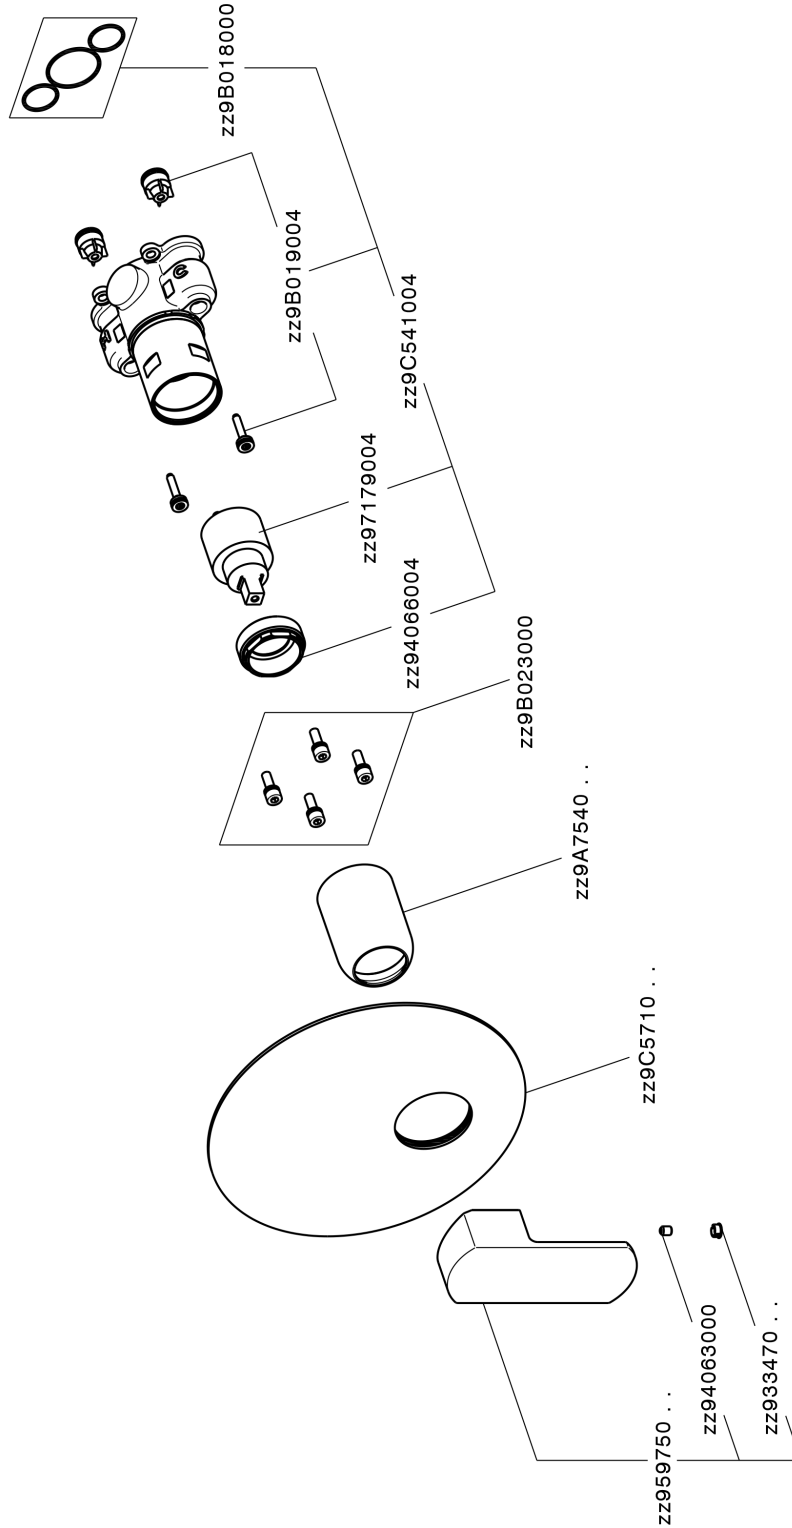

## Exposed part for Single Lever One Box Valve DADO\_DD0BM010

MODEL **DD0BM010**

Exposed part for Single Lever One Box Valve, 1 Outlet, Minimum depth of installation: 67 mm, without concealed part, for items ZB00B030-ZB00B031

### CHARACTERISTICS

Cartridge Spare Parts **ZZ97179000**  
**35 mm Cartridge**  
 Installation **Concealed**  
 Required concealed parts **ZB00B031**  
**ZB00B030**

## Exposed part for Single Lever One Box Valve DADO\_DD0BM010

DD0BM010

<https://en.huberitalia.com/exposed-part-for-single-lever-one-box-valve-dado-dd0bm010>