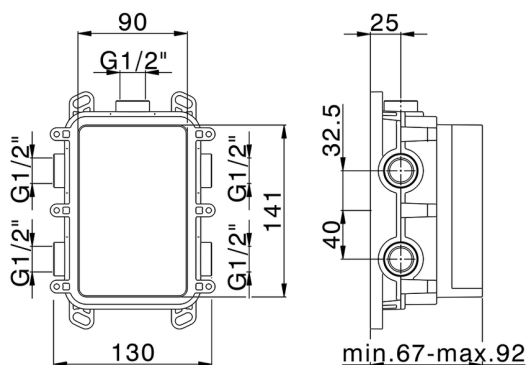

One Box Universal Concealed Part ONE BOX_ZB00B030

MODEL **ZB00B030**

One Box Universal Concealed Part, for 1 or 2 or 3 outlet thermostatic or single lever, without trim kit, without noise reducers, with sealing gasket

AVAILABLE FINISHINGS

04 04 Without finishing

CHARACTERISTICS

Concealed **1**
Installation **Concealed**

Thermostatic

The Huber thermostatic is your personal water manager, helping you to handle, control and save water and energy.

2024-12-04