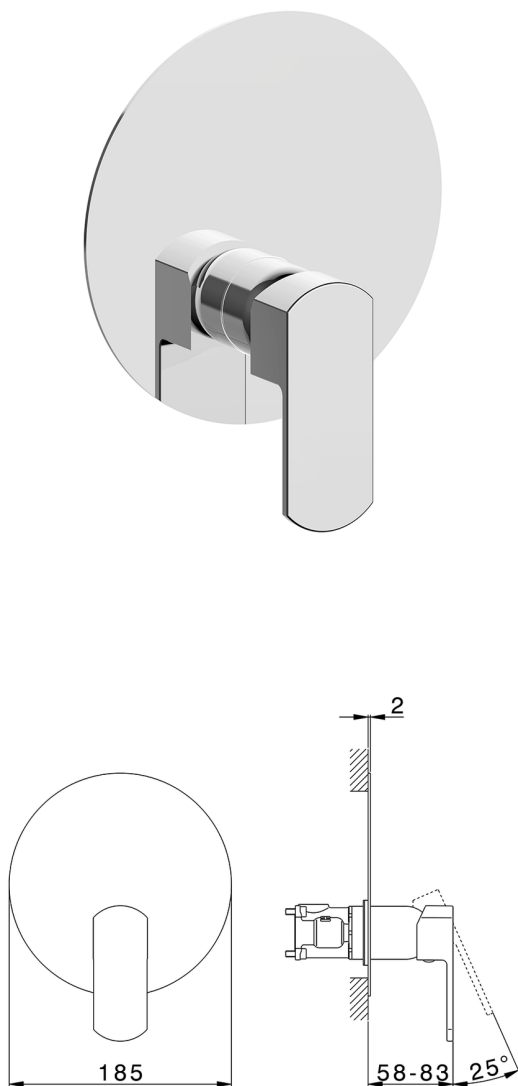

## Exposed part for Single Lever One Box Valve DADO\_DD0BM010

MODEL **DD0BM010**

Exposed part for Single Lever One Box Valve, 1 Outlet, Minimum depth of installation: 67 mm, without concealed part, for items ZB00B030-ZB00B031

### CHARACTERISTICS

Cartridge Spare Parts **ZZ97179000**  
**35 mm Cartridge**  
 Installation **Concealed**  
 Required concealed parts **ZB00B031**  
**ZB00B030**

## Exposed part for Single Lever One Box Valve DADO\_DD0BM010

DD0BM010

<https://en.huberitalia.com/exposed-part-for-single-lever-one-box-valve-dado-dd0bm010>