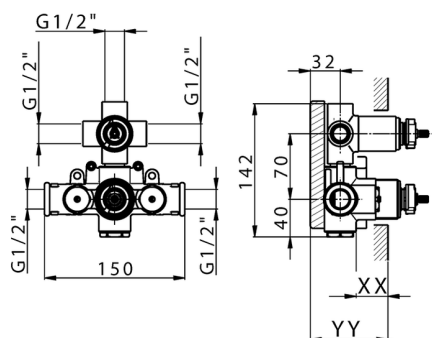

3-Outlet Concealed thermostatic mixer, with 3-outlet diverter, without trim kit

AVAILABLE FINISHINGS

04 04 Without finishing

CHARACTERISTICS

Installation **Concealed**

Cartridge Spare Parts **24.04A.PP**

8x20 Plus P Thermostatic Valve

Concealed **1**

Piastra/Plate/Plaque/Platte/Placa

2-3mm: XX 25-40 YY 76-91

10 mm: XX 16-31 YY 65-80

DeviaStop

The Huber Devia Stop technology allows to adjust the water flow and to direct it to the selected output point (overhead soaker, hand shower, etc).