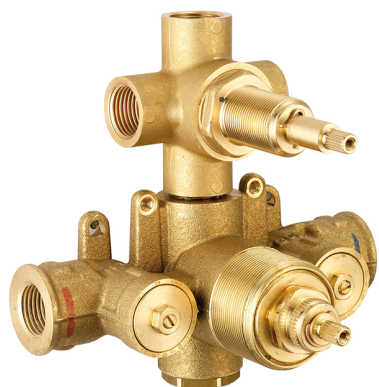

Exposed part for con.thermo.shower valve, 3-outlet HARLOCK_HC018200

MODEL **HC018200**

Exposed part for 3-outlet thermostatic mixer, with 3 outlet diverter, without concealed part, for item ZB018200

AVAILABLE FINISHINGS

-  **21** 21 Chrome
-  **2P** 2P Rose Gold
-  **2Q** 2Q Black Titanium
-  **40** 40 Matt Black
-  **4Q** 4Q Matt White
-  **6T** 6T Chrome/Matt Black

CHARACTERISTICS

Installation **Concealed**
 Required concealed parts **ZB018200**

Thermostatic

The Huber thermostatic is your personal water manager, helping you to handle, control and save water and energy.

3-outlet Concealed thermostatic shower valve CONCEALED_ZB018200

MODEL **ZB018200**

3-Outlet Concealed thermostatic mixer, with 3-outlet diverter, without trim kit

AVAILABLE FINISHINGS

04 04 Without finishing

CHARACTERISTICS

Installation **Concealed**

Cartridge Spare Parts **24.04A.PP**

8x20 Plus P Thermostatic Valve