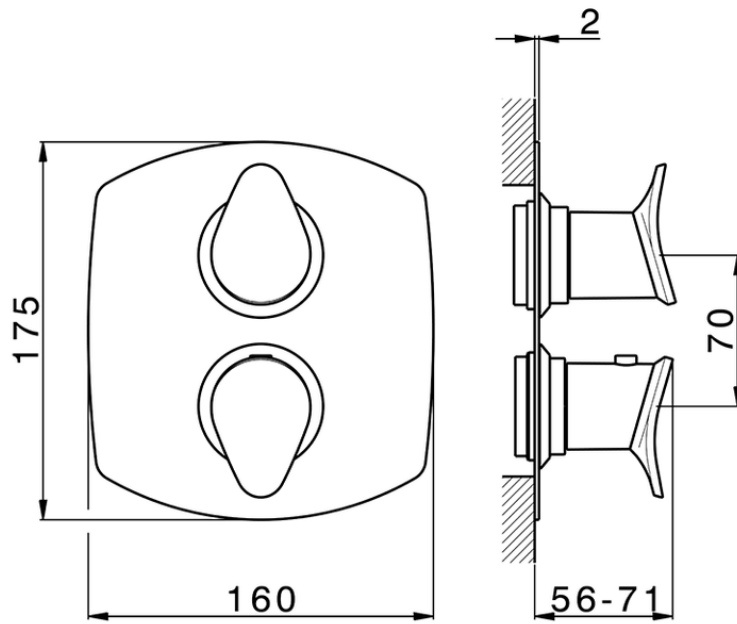

Exposed part for con.thermo.shower valve, 3-outlet HARLOCK_HC018200

HC018200

<https://en.huberitalia.com/exposed-part-for-con-thermo-shower-valve-3-outlet-harlock-hc018200>

Piastra/Plate/Plaque/Platte/Placa

2-3mm: XX 25-40 YY 76-91

10 mm: XX 16-31 YY 65-80

ZB018200

<https://en.huberitalia.com/3-outlet-concealed-thermostatic-shower-valve-concealed-zb018200>

2024-11-24