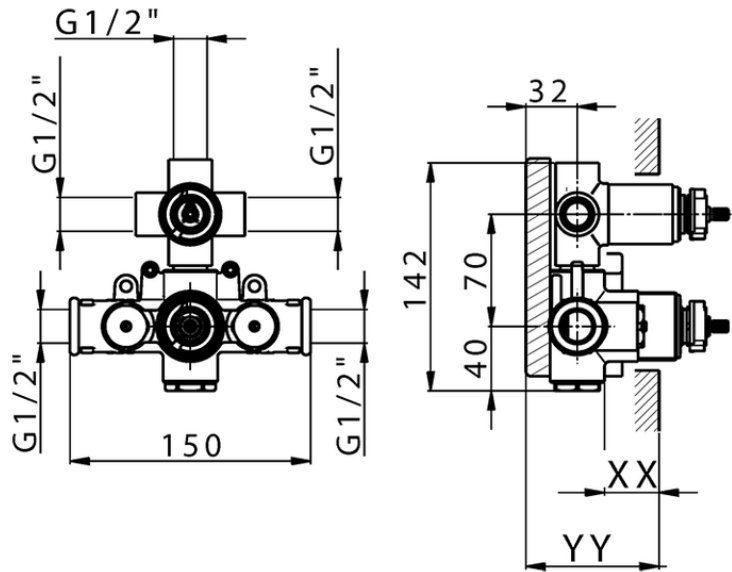

Exposed part for con.thermo.shower valve, 3-outlet HARLOCK_HC018200

HC018200

<https://en.huberitalia.com/exposed-part-for-con-thermo-shower-valve-3-outlet-harlock-hc018200>

Piastra/Plate/Plaque/Platte/Placa

2-3mm: XX 25-40 YY 76-91

10 mm: XX 16-31 YY 65-80

ZB018200

<https://en.huberitalia.com/3-outlet-concealed-thermostatic-shower-valve-concealed-zb018200>

2024-11-24