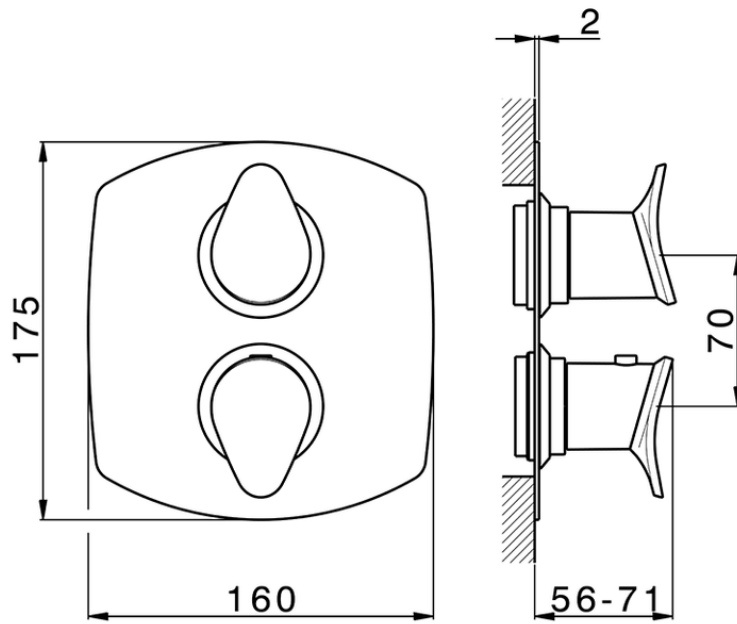

Exposed part for con.thermo.shower valve, 3-outlet HARLOCK_HC018200

HC018200

<https://en.huberitalia.com/exposed-part-for-con-thermo-shower-valve-3-outlet-harlock-hc018200>

Piastra/Plate/Plaque/Platte/Placa

2-3mm: XX 25-40 YY 76-91

10 mm: XX 16-31 YY 65-80

ZB018200

<https://en.huberitalia.com/3-outlet-concealed-thermostatic-shower-valve-concealed-zb018200>

2024-11-21