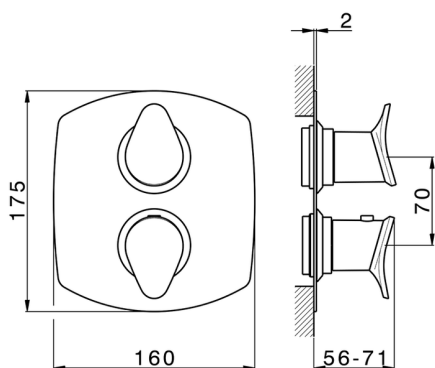

Exposed part for con.thermo.shower valve, 3-outlet HARLOCK_HC018200

MODEL **HC018200**

Exposed part for 3-outlet thermostatic mixer, with 3 outlet diverter, without concealed part, for item ZB018200

AVAILABLE FINISHINGS

-  **21** 21 Chrome
-  **2P** 2P Rose Gold
-  **2Q** 2Q Black Titanium
-  **40** 40 Matt Black
-  **4Q** 4Q Matt White
-  **6T** 6T Chrome/Matt Black

CHARACTERISTICS

Installation **Concealed**
 Required concealed parts **ZB018200**

Piastra/Plate/Plaque/Platte/Placa

2-3mm: XX 25-40 YY 76-91

10 mm: XX 16-31 YY 65-80

DeviaStop

The Huber Devia Stop technology allows to adjust the water flow and to direct it to the selected output point (overhead soaker, hand shower, etc).