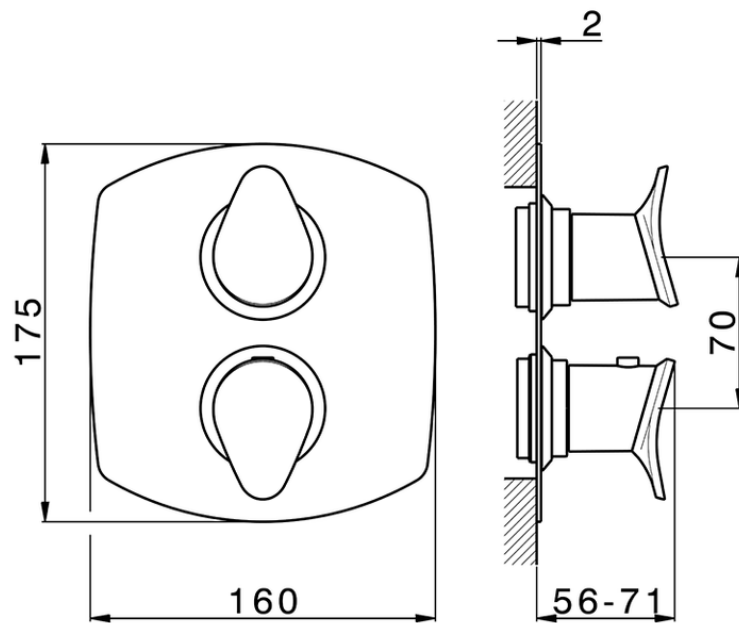

Exposed part for con.thermo.shower valve, 3-outlet HARLOCK_HC018200

HC018200

<https://en.huberitalia.com/exposed-part-for-con-thermo-shower-valve-3-outlet-harlock-hc018200>

Piastra/Plate/Plaque/Platte/Placa

2-3mm: XX 25-40 YY 76-91

10 mm: XX 16-31 YY 65-80

ZB018200

<https://en.huberitalia.com/3-outlet-concealed-thermostatic-shower-valve-concealed-zb018200>

2024-11-21