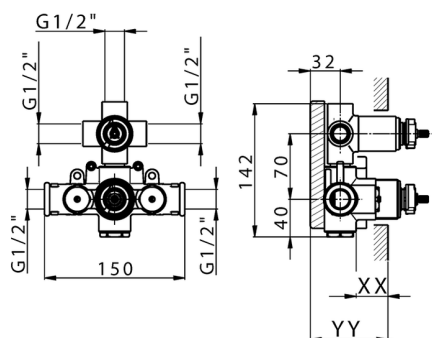

3-Outlet Concealed thermostatic mixer, with 3-outlet diverter, without trim kit

AVAILABLE FINISHINGS

CHARACTERISTICS

Installation	Concealed
Cartridge Spare Parts	24.04A.PP
8x20 Plus P Thermostatic Valve	
Concealed	1

Piastra/Plate/Plaque/Platte/Placa

2-3mm: XX 25-40 YY 76-91

10 mm: XX 16-31 YY 65-80

DeviaStop

The Huber Devia Stop technology allows to adjust the water flow and to direct it to the selected output point (overhead soaker, hand shower, etc).