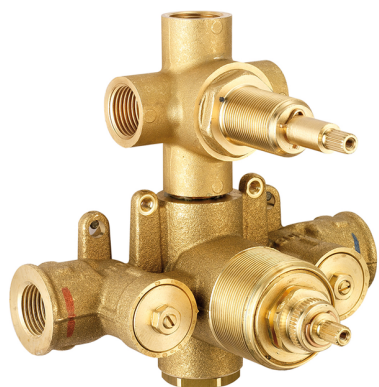

Exposed part for con.thermo.shower valve, 3-outlet HARLOCK_HC018200

MODEL **HC018200**

Exposed part for 3-outlet thermostatic mixer, with 3 outlet diverter, without concealed part, for item ZB018200

AVAILABLE FINISHINGS

-  **21** 21 Chrome
-  **2P** 2P Rose Gold
-  **2Q** 2Q Black Titanium
-  **40** 40 Matt Black
-  **4Q** 4Q Matt White
-  **6T** 6T Chrome/Matt Black

CHARACTERISTICS

Installation **Concealed**
 Required concealed parts **ZB018200**

Thermostatic

The Huber thermostatic is your personal water manager, helping you to handle, control and save water and energy.

3-outlet Concealed thermostatic shower valve CONCEALED_ZB018200

MODEL **ZB018200**

3-Outlet Concealed thermostatic mixer, with 3-outlet diverter, without trim kit

AVAILABLE FINISHINGS

CHARACTERISTICS

Installation	Concealed
Cartridge Spare Parts	24.04A.PP
8x20 Plus P Thermostatic Valve	
Concealed	1