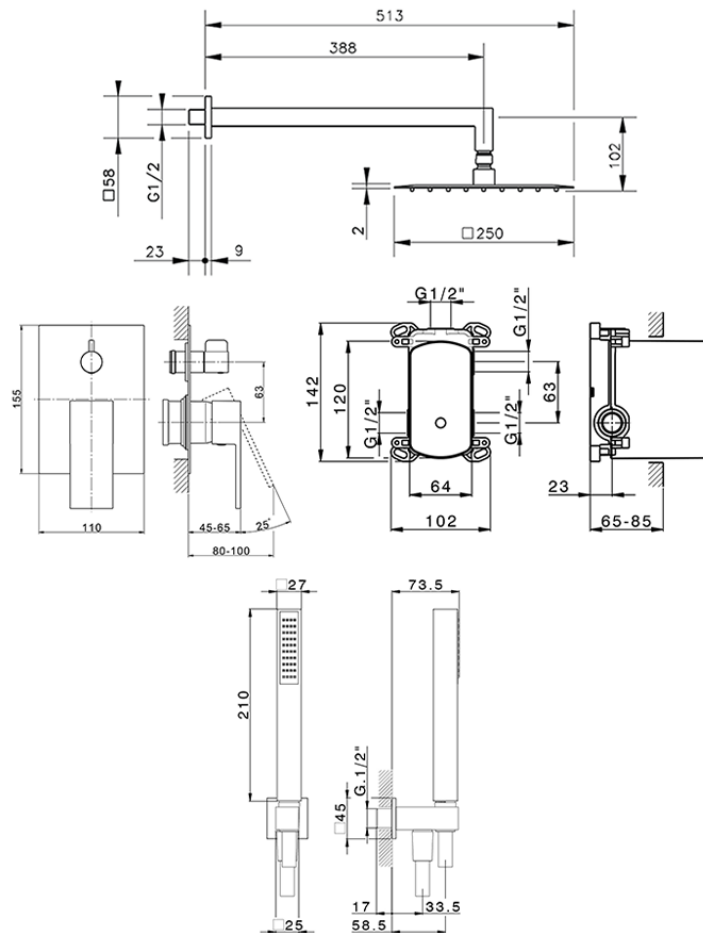

## Single Lever concealed shower set NUOVA EGO\_NE0KM030

NE0KM030

<https://en.huberitalia.com/single-lever-concealed-shower-set-nuova-ego-ne0km030>

2024-11-21