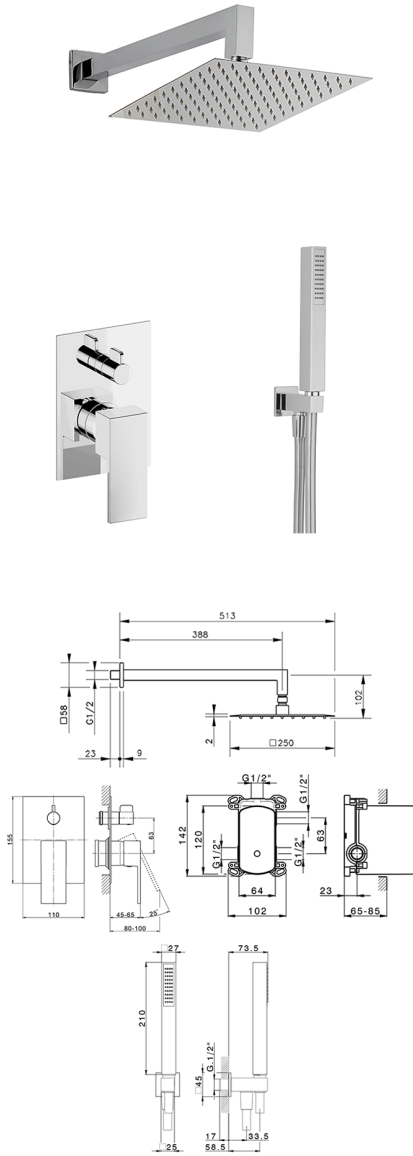

Single Lever concealed shower set NUOVA EGO_NE0KM030

MODEL **NE0KM030**

Single Lever concealed shower set, 2-Way rotating diverter, wall mounted handshower bracket with wall elbow, 400 mm shower arm, 250x250 mm INOX square showerhead 2 mm thick, ABS 27x27mm one spray minimalist square handshower, 1/2" wall elbow, 150 cm smooth SILVERFLEX Flexible Hose

AVAILABLE FINISHINGS

-  **21** 21 Chrome
-  **2F** 2F Brushed Nickel
-  **40** 40 Matt Black
-  **4Q** 4Q Matt White

CHARACTERISTICS

Cartridge Spare Parts **ZZ95409000**

35 mm Cartridge

Required concealed parts **ZZ95409000**

35 mm Cartridge

100

EcoStop

EcoStop feature limits water flow to approximately 50% of maximum output with one point of resistance on setting. Push slightly past the middle stop only when full water output is required. This will save water up to 50%.