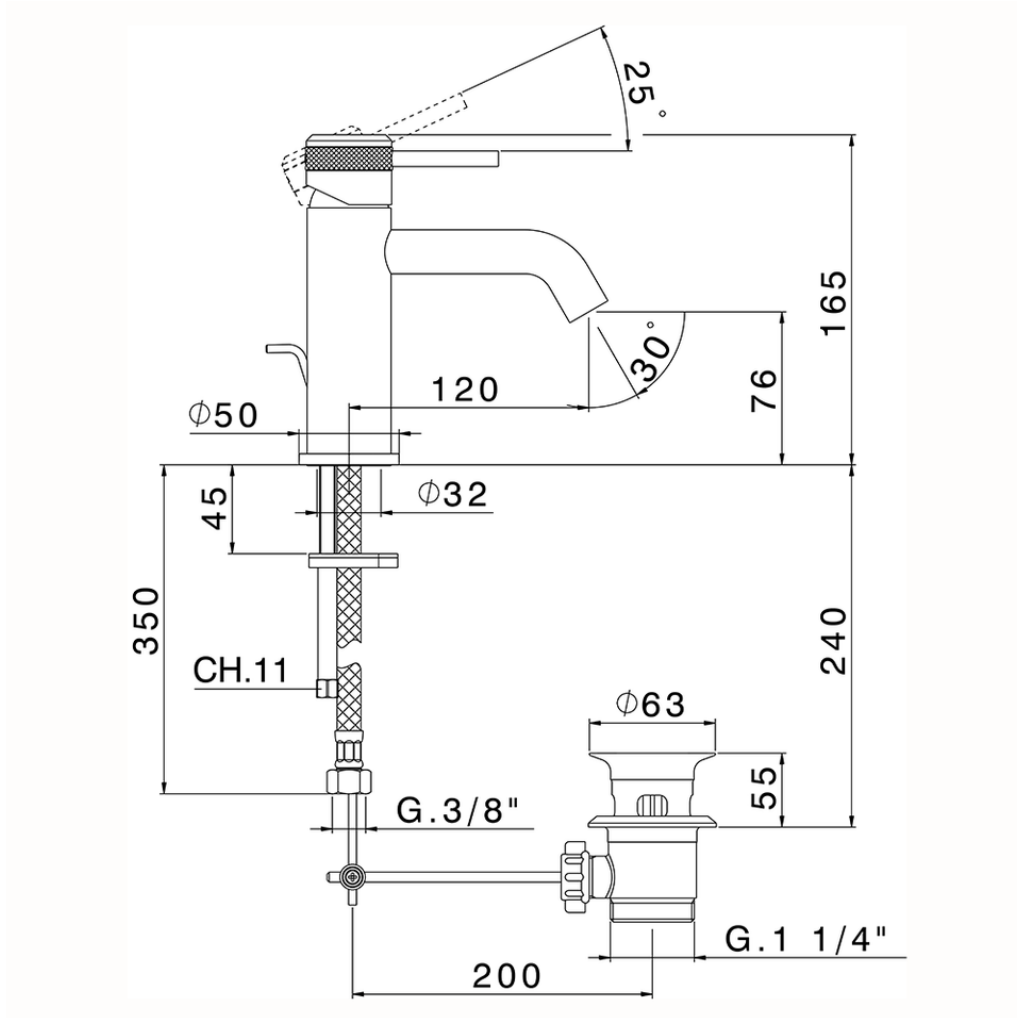

Single lever washbasin mixer CHRONOS\_CR001510

CR001510

<https://en.huberitalia.com/single-lever-washbasin-mixer-chronos-cr001510>

2026-05-15