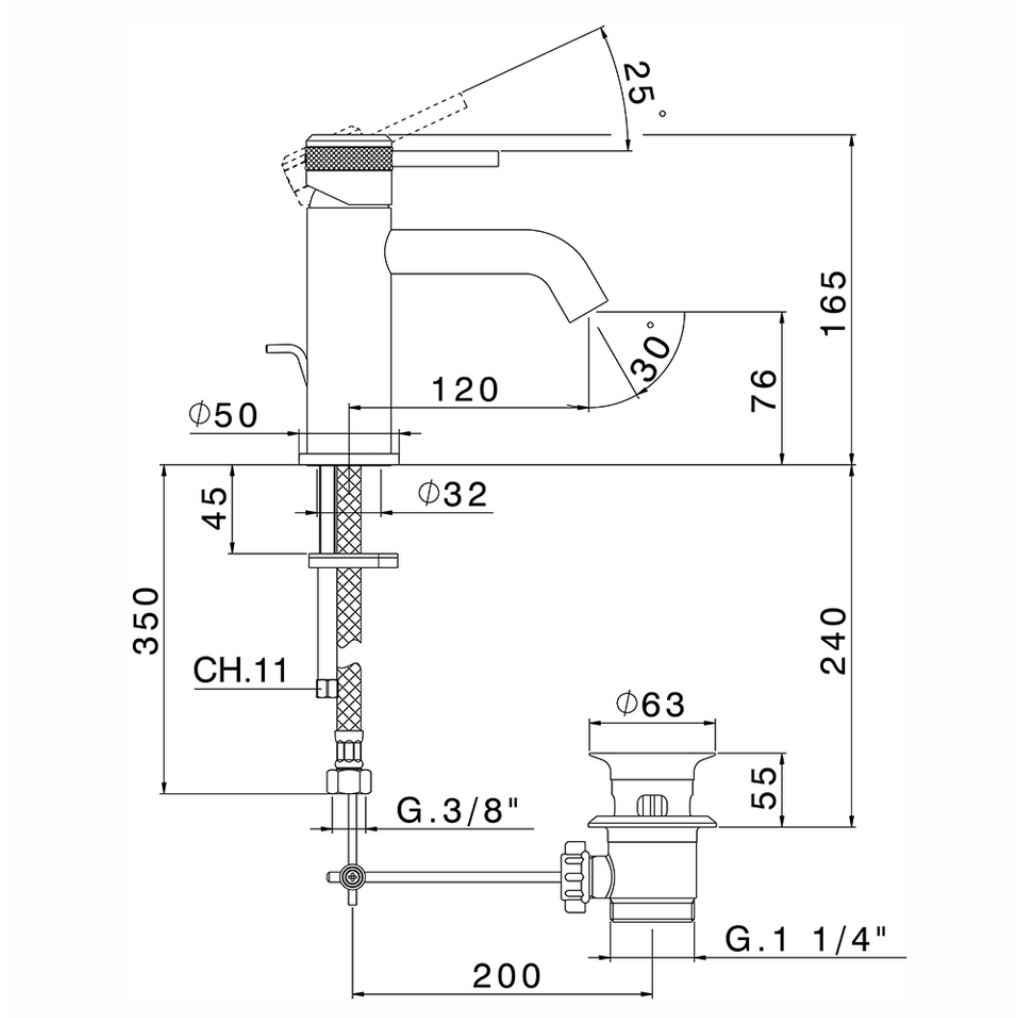

Single lever washbasin mixer CHRONOS\_CR001510

CR001510

<https://en.huberitalia.com/single-lever-washbasin-mixer-chronos-cr001510>

2026-06-05