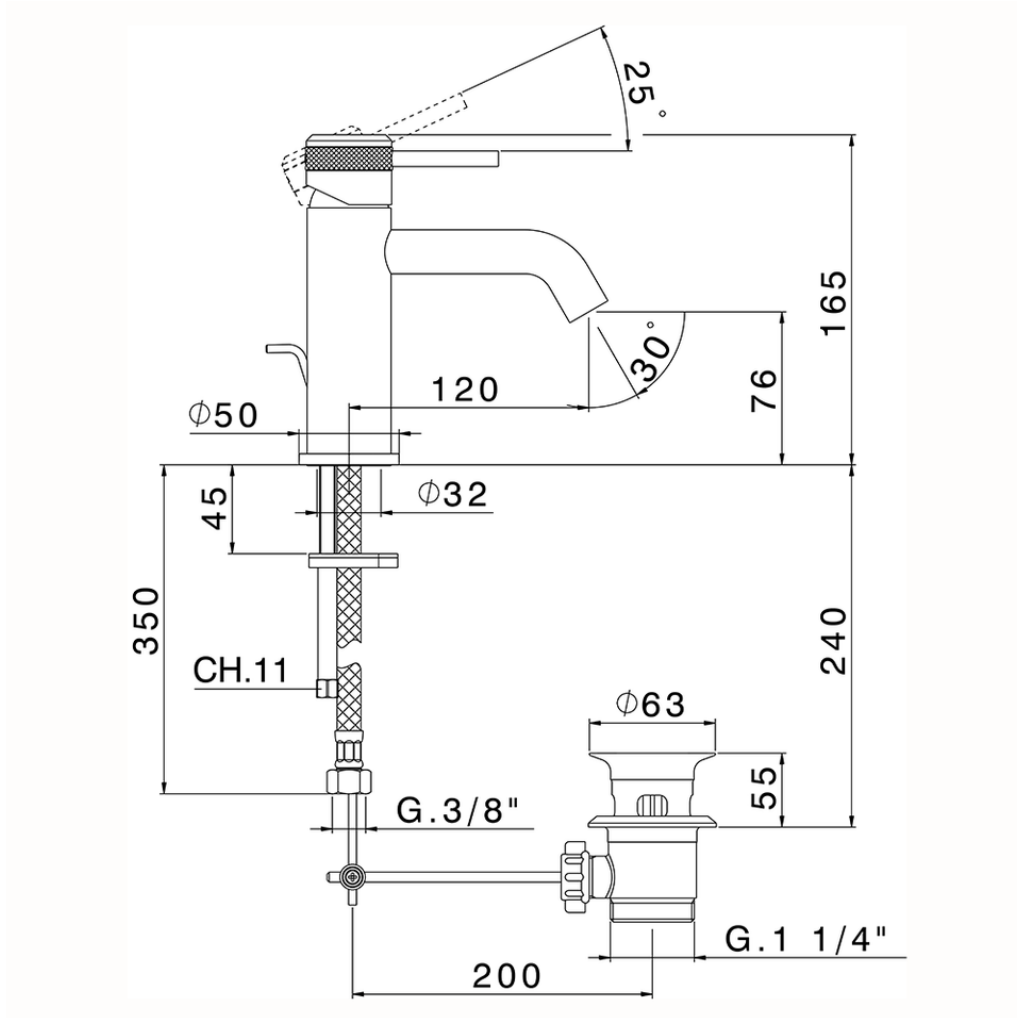

Single lever washbasin mixer CHRONOS_CR001510

CR001510

<https://en.huberitalia.com/single-lever-washbasin-mixer-chronos-cr001510>

2026-04-17