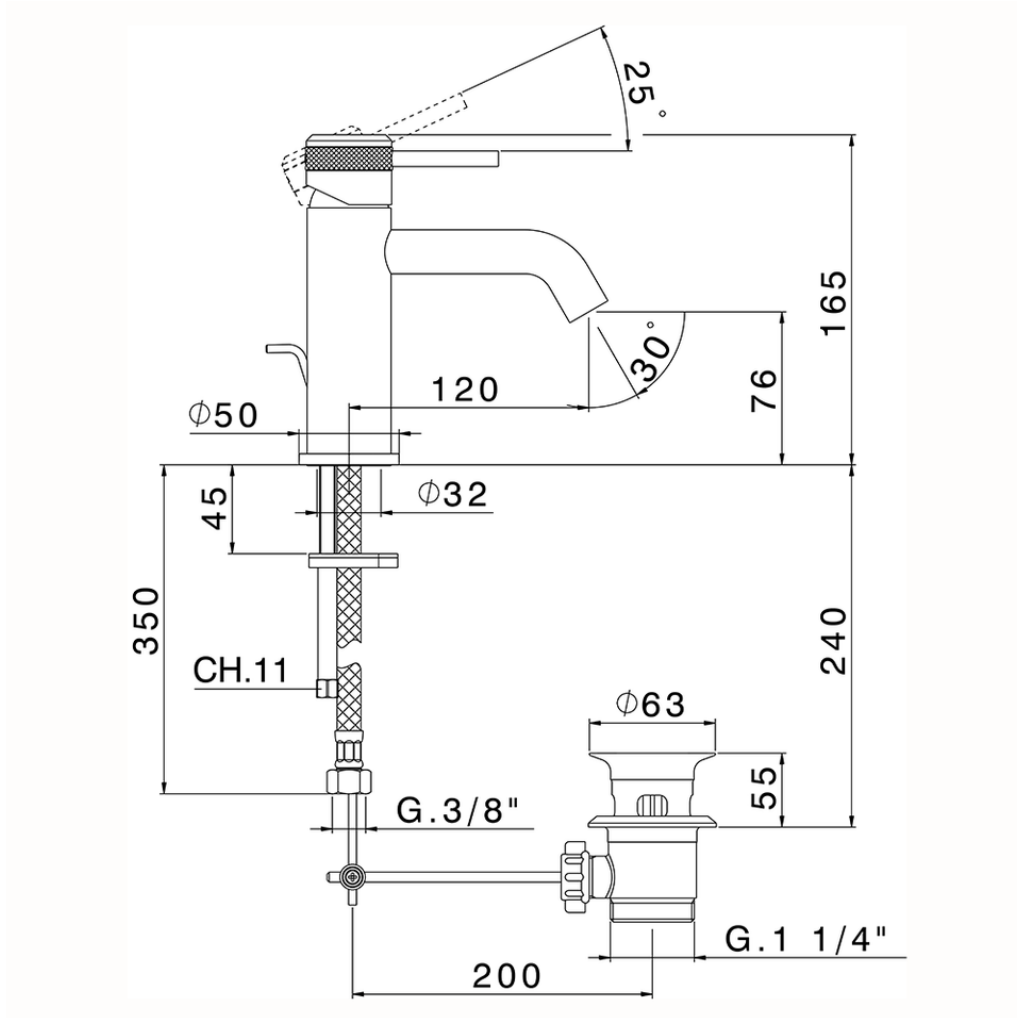

Single lever washbasin mixer CHRONOS_CR001510

CR001510

<https://en.huberitalia.com/single-lever-washbasin-mixer-chronos-cr001510>

2026-06-26