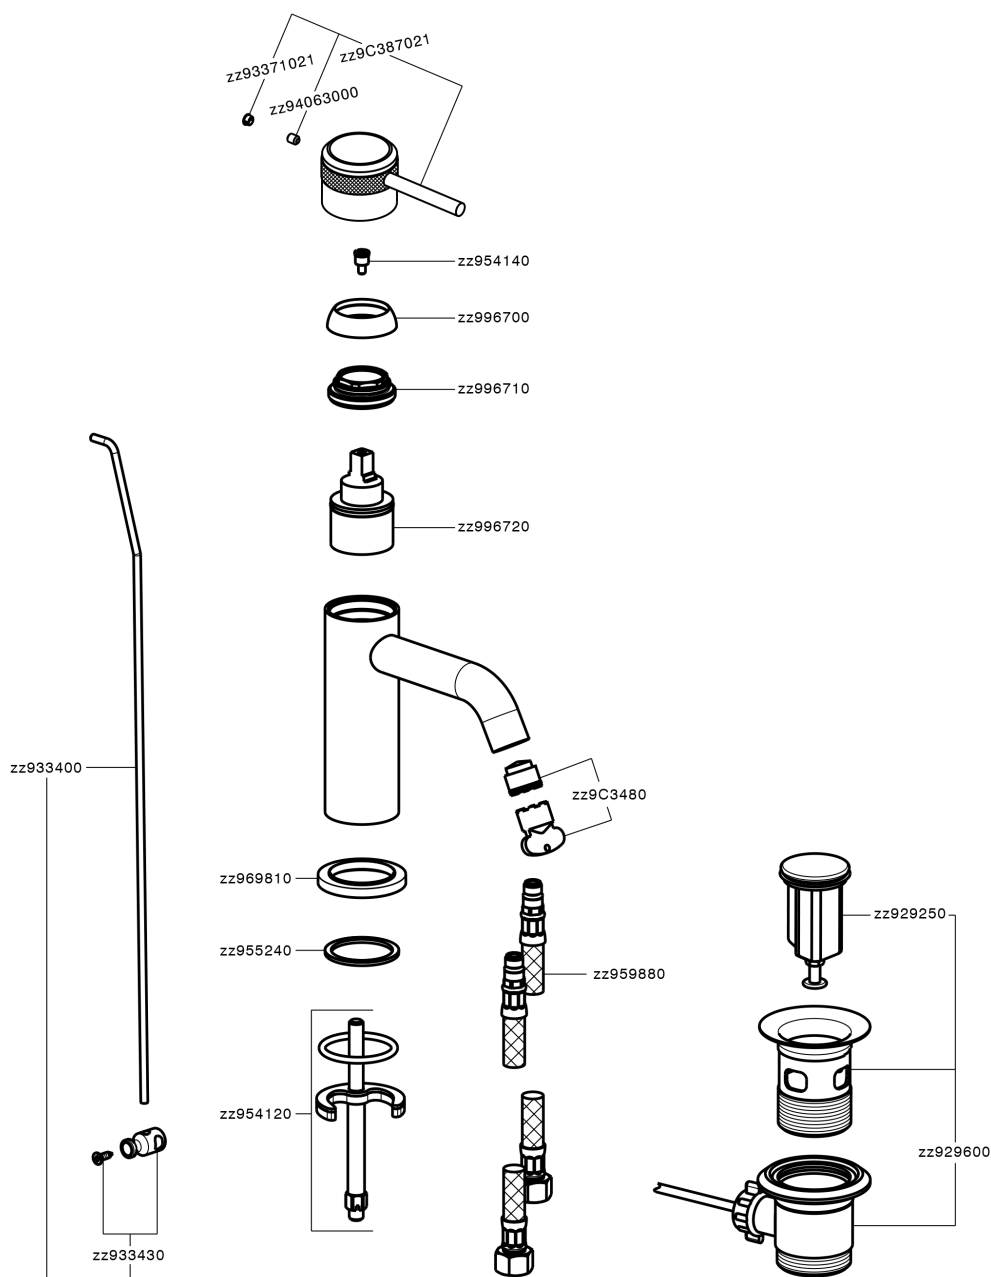

## Single lever washbasin mixer CHRONOS\_CR001510

CR001510

<https://en.huberitalia.com/single-lever-washbasin-mixer-chronos-cr001510>

2026-01-13