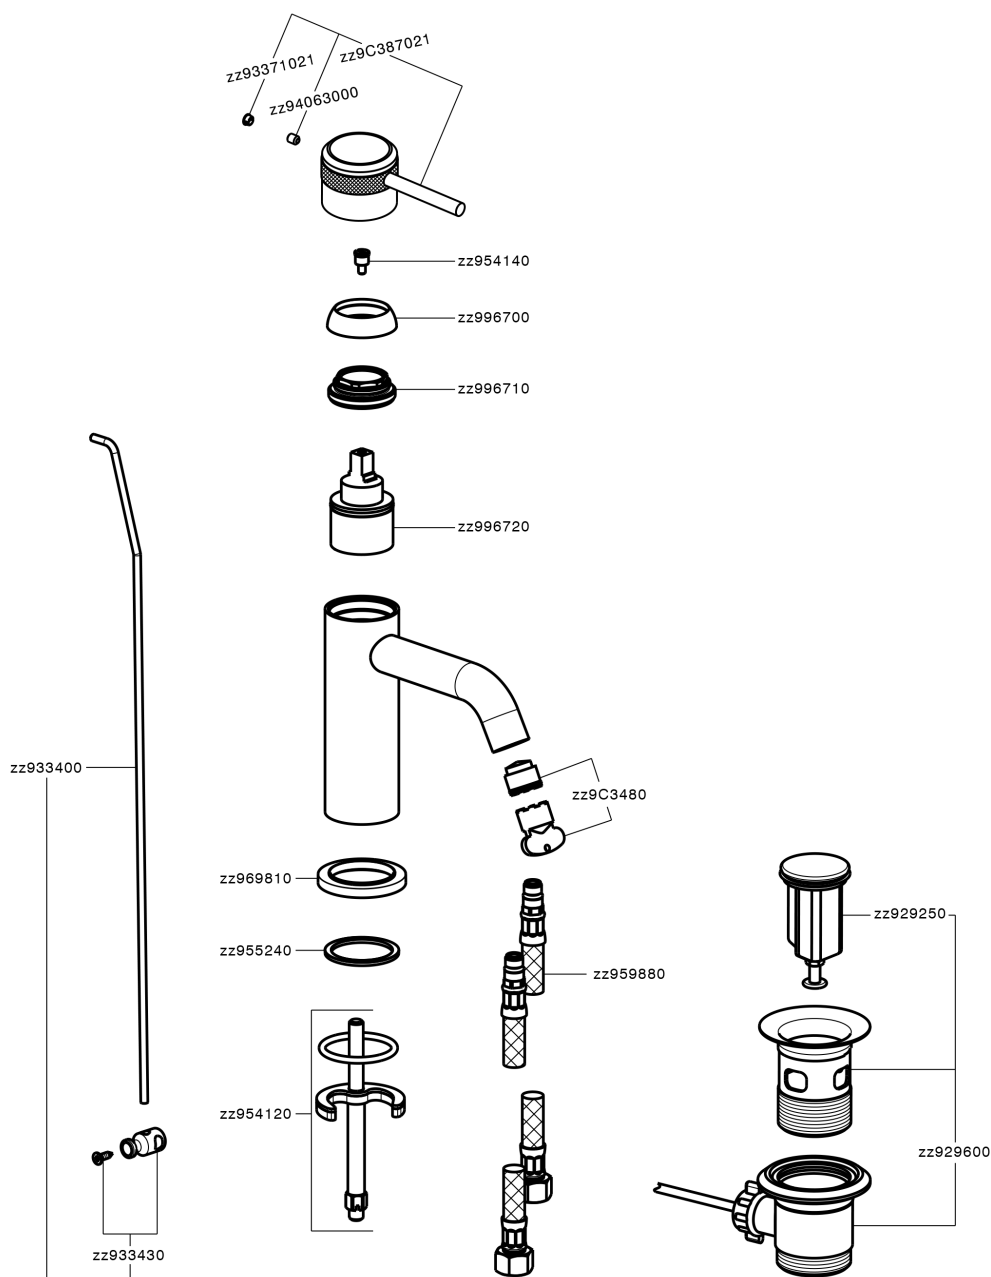

Single lever washbasin mixer CHRONOS_CR001510

CR001510

<https://en.huberitalia.com/single-lever-washbasin-mixer-chronos-cr001510>

2026-04-15