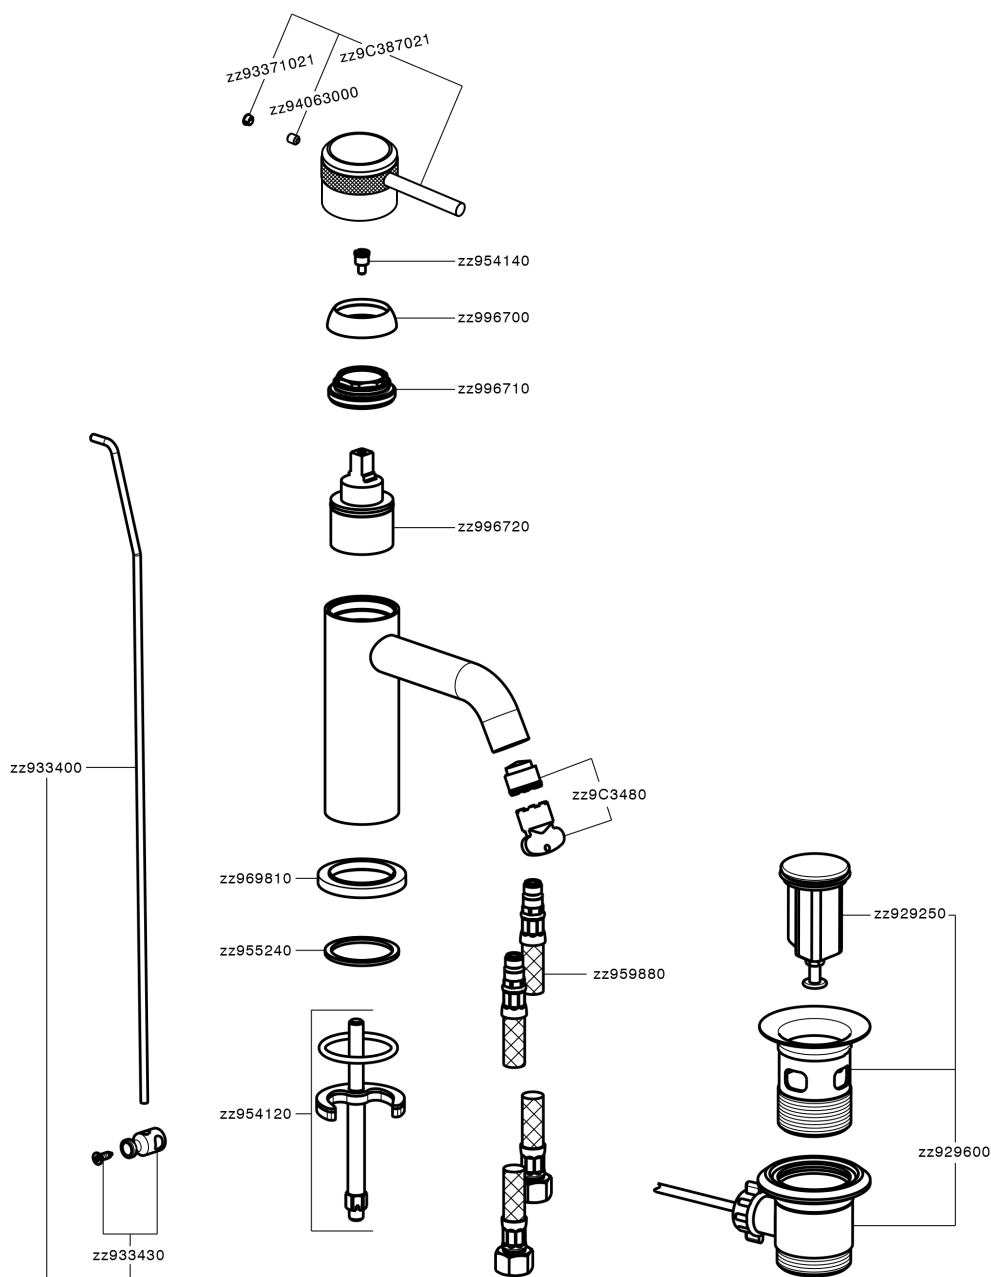

Single lever washbasin mixer CHRONOS_CR001510

CR001510

<https://en.huberitalia.com/single-lever-washbasin-mixer-chronos-cr001510>

2026-06-27