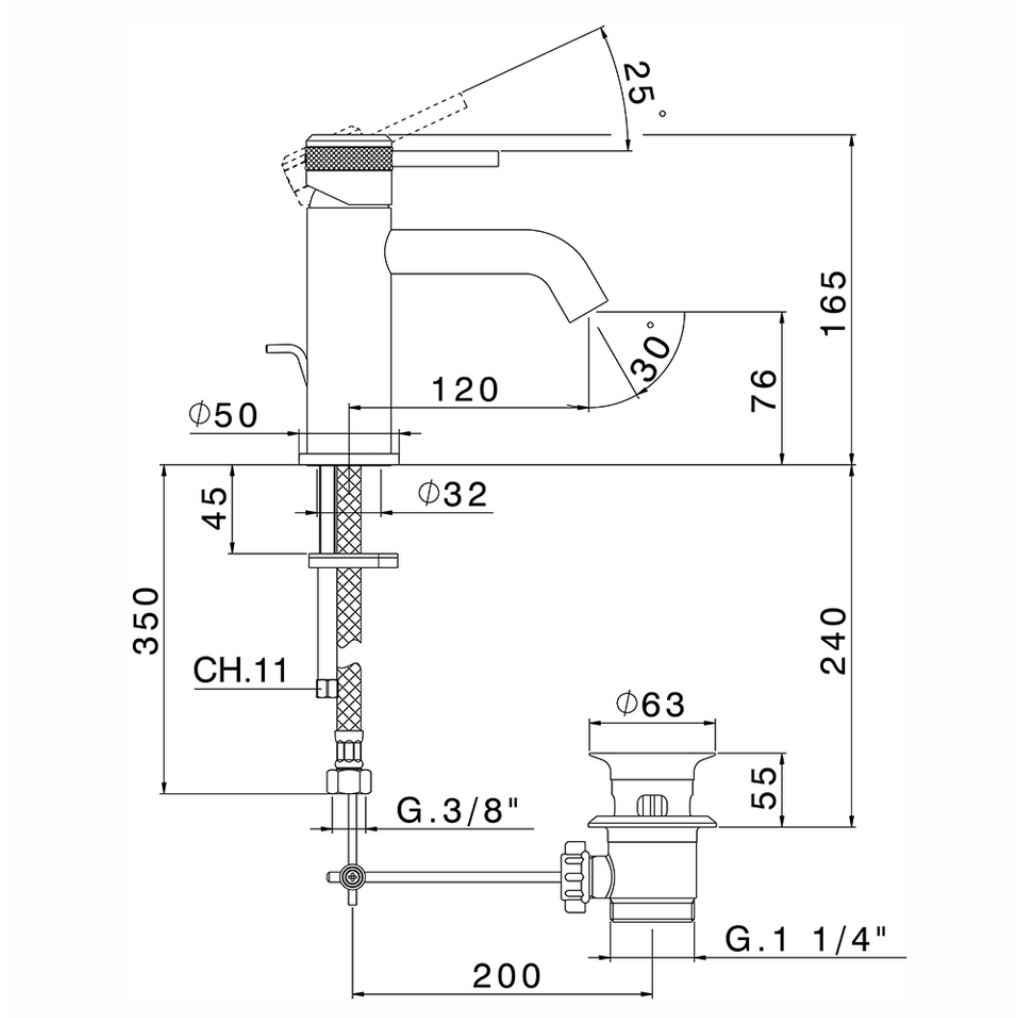

Single lever washbasin mixer CHRONOS_CR001510

CR001510

<https://en.huberitalia.com/single-lever-washbasin-mixer-chronos-cr001510>

2026-04-17