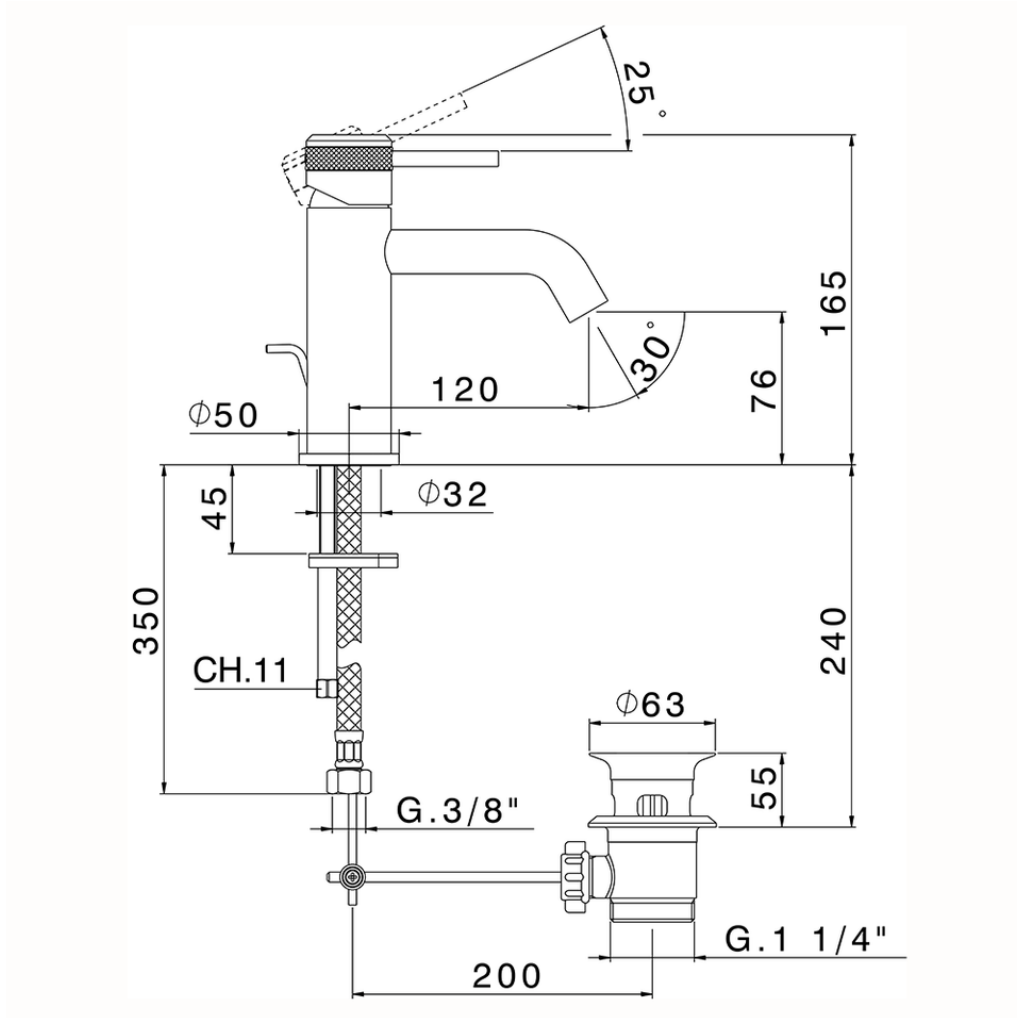

Single lever washbasin mixer CHRONOS_CR001510

CR001510

<https://en.huberitalia.com/single-lever-washbasin-mixer-chronos-cr001510>

2026-06-06