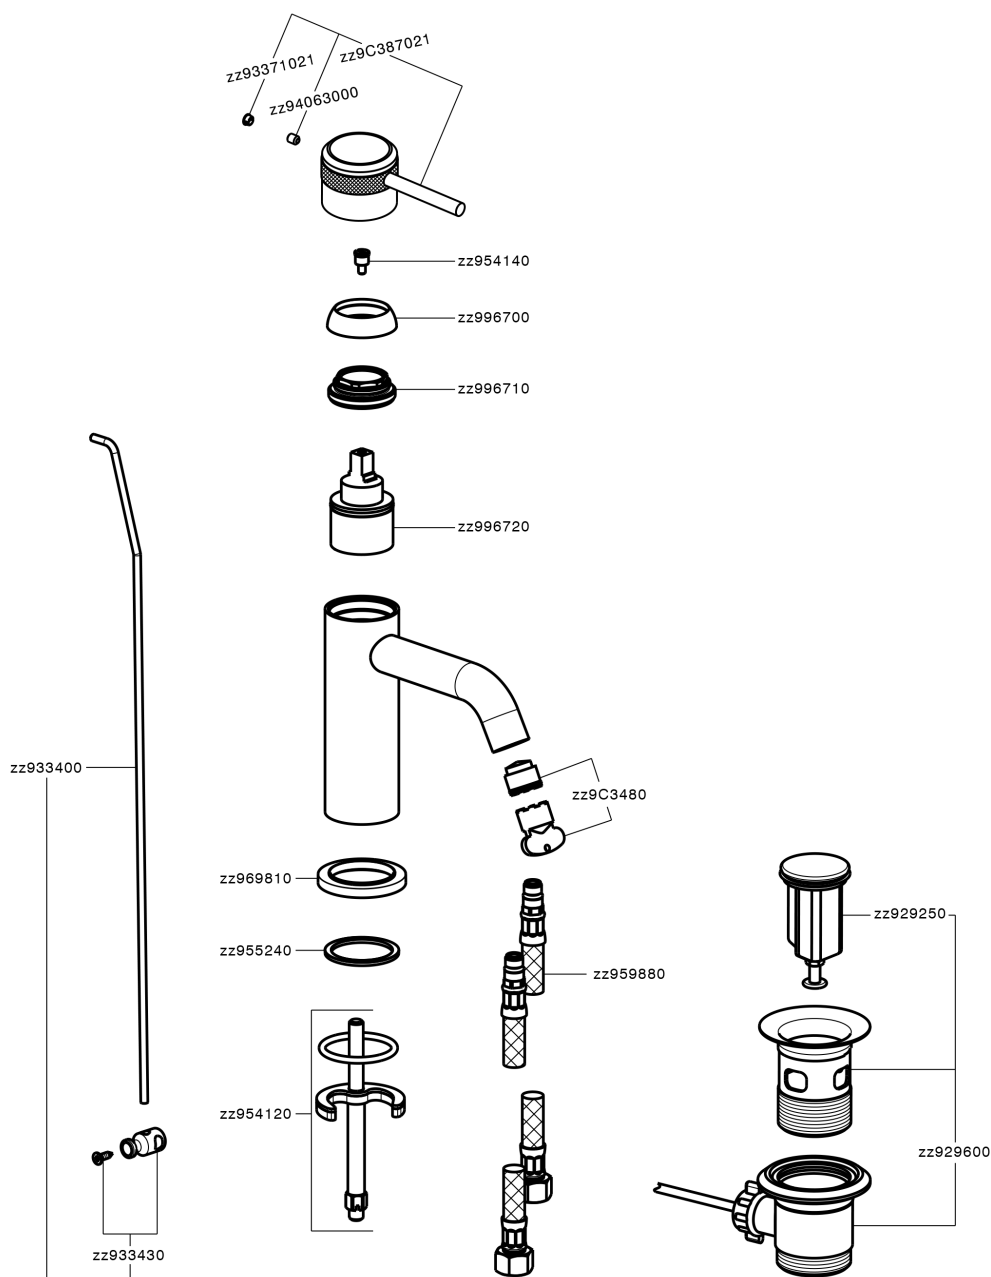

Single lever washbasin mixer CHRONOS_CR001510

CR001510

<https://en.huberitalia.com/single-lever-washbasin-mixer-chronos-cr001510>

2026-06-26