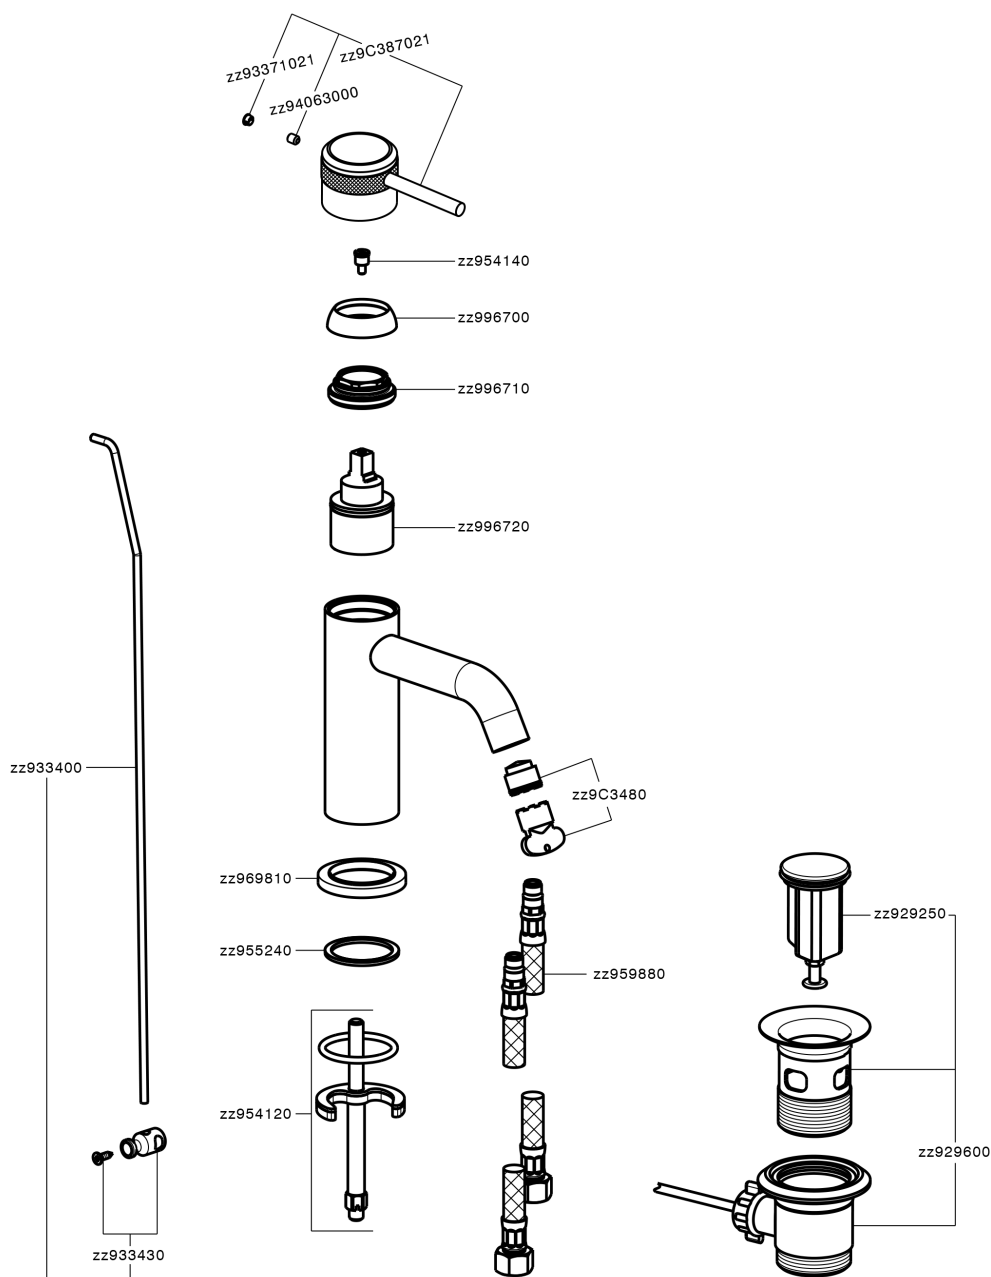

## Single lever washbasin mixer CHRONOS\_CR001510

CR001510

<https://en.huberitalia.com/single-lever-washbasin-mixer-chronos-cr001510>

2026-04-17