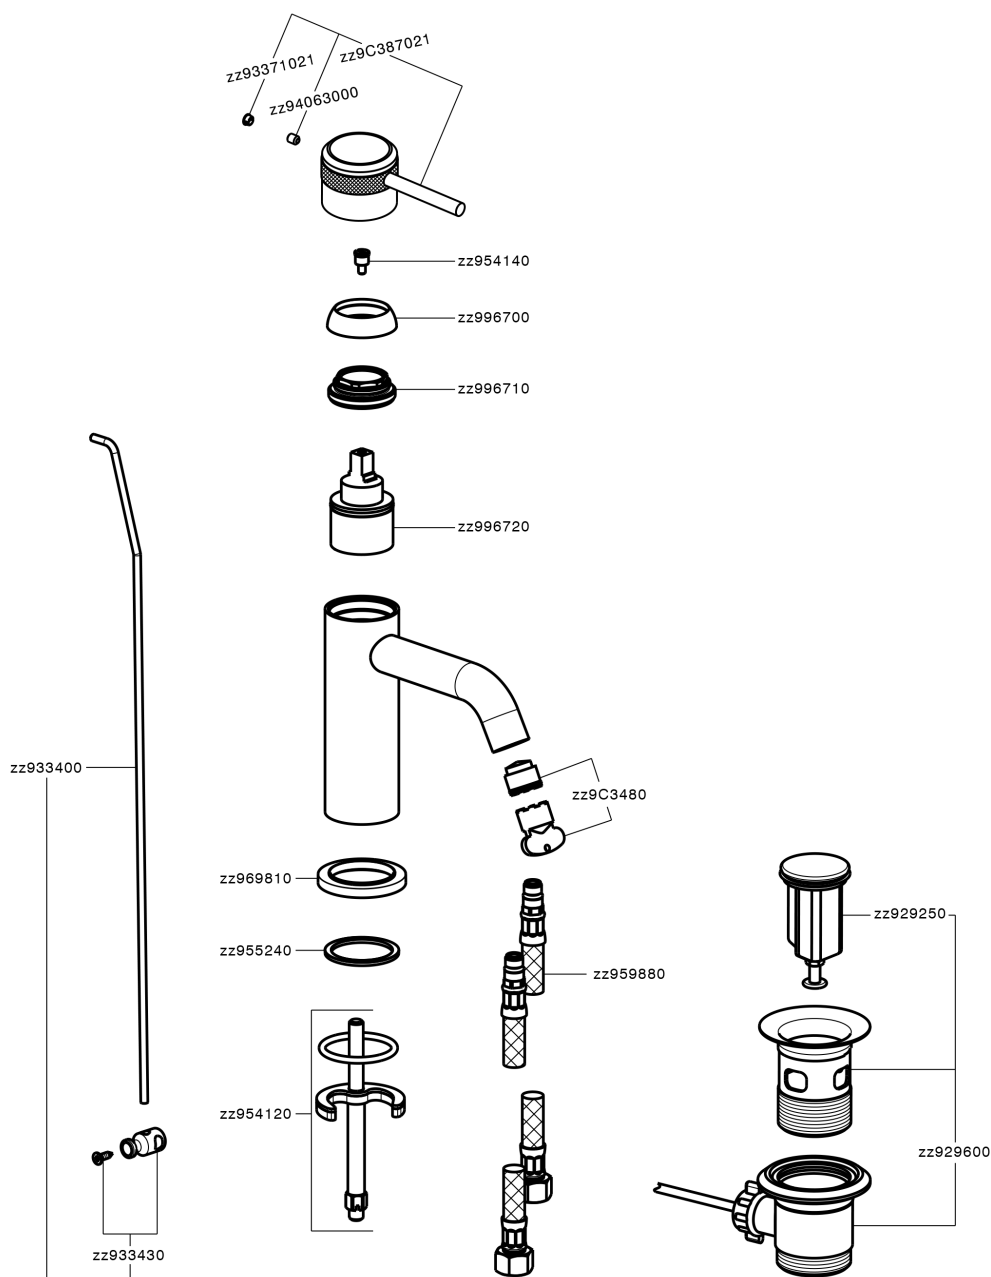

Single lever washbasin mixer CHRONOS_CR001510

CR001510

<https://en.huberitalia.com/single-lever-washbasin-mixer-chronos-cr001510>

2026-05-15