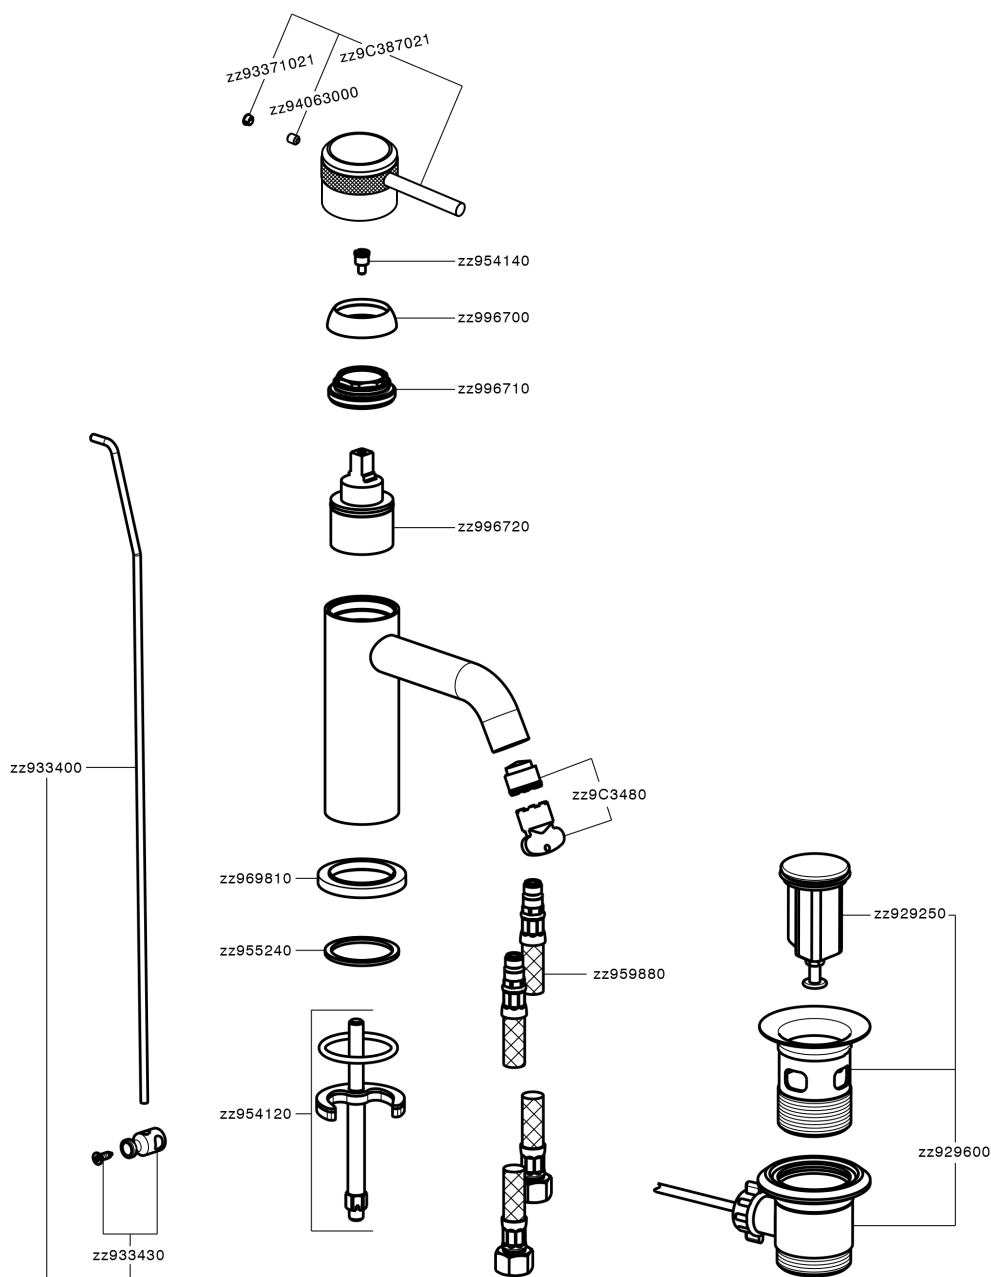

Single lever washbasin mixer CHRONOS_CR001510

MODEL **CR001510**

Single lever washbasin mixer, with 1"1/4 automatic pop-up waste, G.3/8" stainless steel flexible hoses

AVAILABLE FINISHINGS

-  **21** 21 Chrome
-  **2F** 2F Brushed Nickel
-  **2Q** 2Q Black Titanium

CHARACTERISTICS

Cartridge Spare Parts **ZZ99672000**

35 mm Cartridge

EcoStop

EcoStop feature limits water flow to approximately 50% of maximum output with one point of resistance on setting. Push slightly past the middle stop only when full water output is required. This will save water up to 50%.

Single lever washbasin mixer CHRONOS_CR001510

CR001510

<https://en.huberitalia.com/single-lever-washbasin-mixer-chronos-cr001510>

2026-04-17