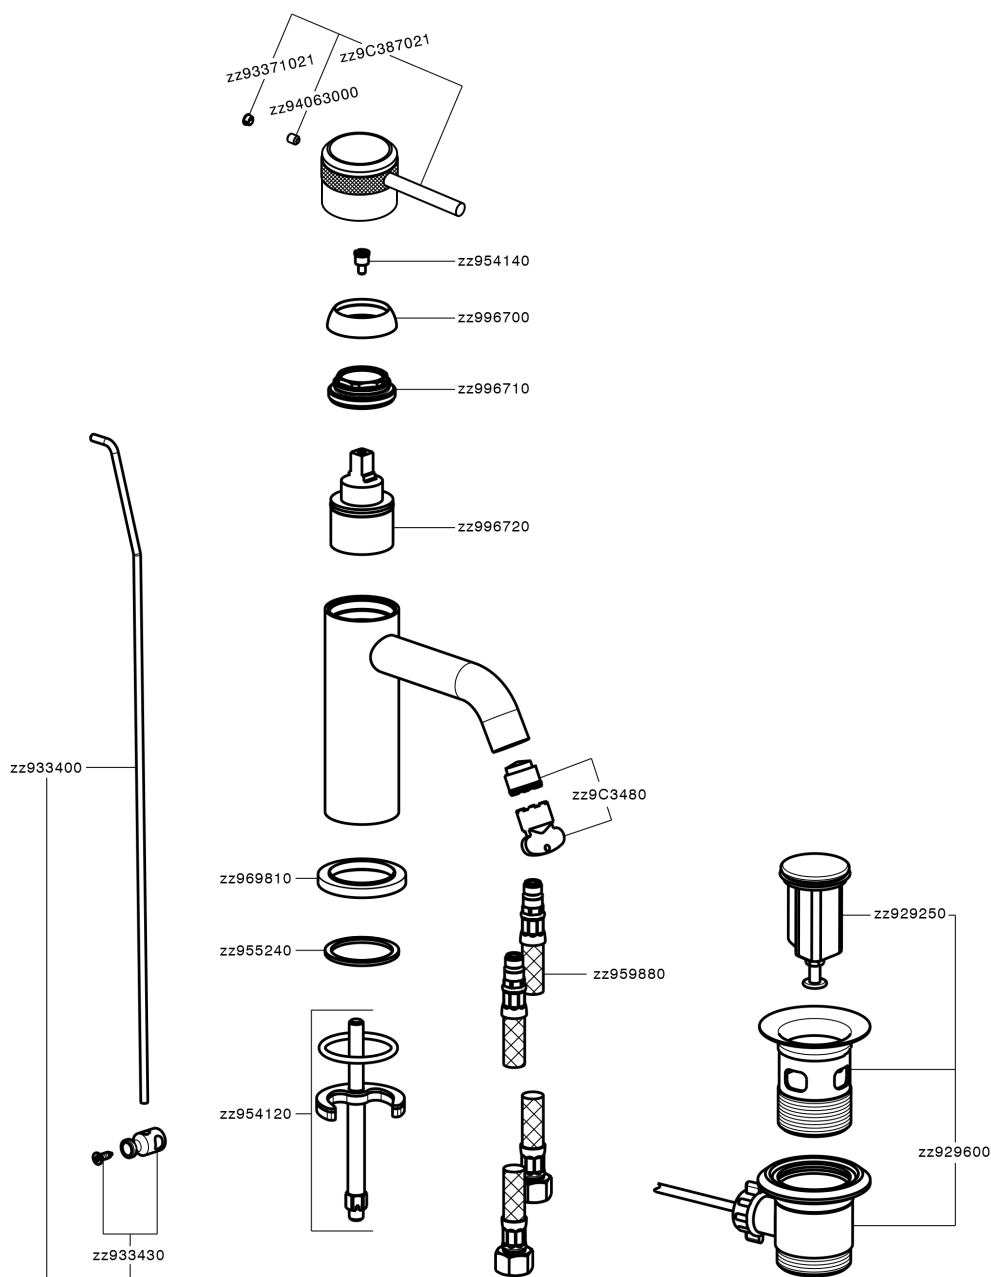

## Single lever washbasin mixer CHRONOS\_CR001510

MODEL **CR001510**

Single lever washbasin mixer, with 1"1/4 automatic pop-up waste, G.3/8" stainless steel flexible hoses

### CHARACTERISTICS

Cartridge Spare Parts **ZZ99672000**

**35 mm Cartridge**

### EcoStop

EcoStop feature limits water flow to approximately 50% of maximum output with one point of resistance on setting. Push slightly past the middle stop only when full water output is required. This will save water up to 50%.

## Single lever washbasin mixer CHRONOS\_CR001510

CR001510

<https://en.huberitalia.com/single-lever-washbasin-mixer-chronos-cr001510>

2026-06-06