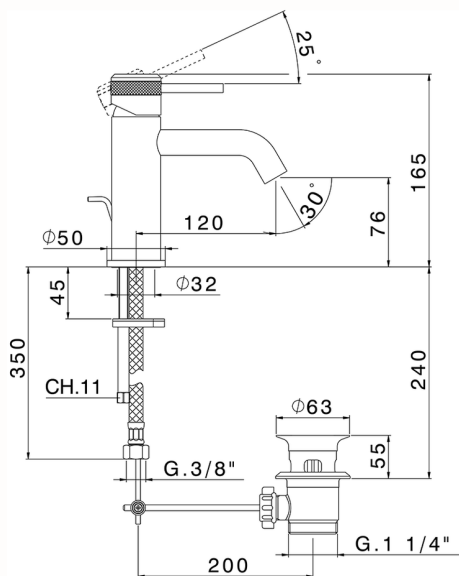

## Single lever washbasin mixer CHRONOS\_CR001510

MODEL **CR001510**

Single lever washbasin mixer, with 1"1/4 automatic pop-up waste, G.3/8" stainless steel flexible hoses

### CHARACTERISTICS

Cartridge Spare Parts **ZZ99672000**

**35 mm Cartridge**

### EcoStop

EcoStop feature limits water flow to approximately 50% of maximum output with one point of resistance on setting. Push slightly past the middle stop only when full water output is required. This will save water up to 50%.