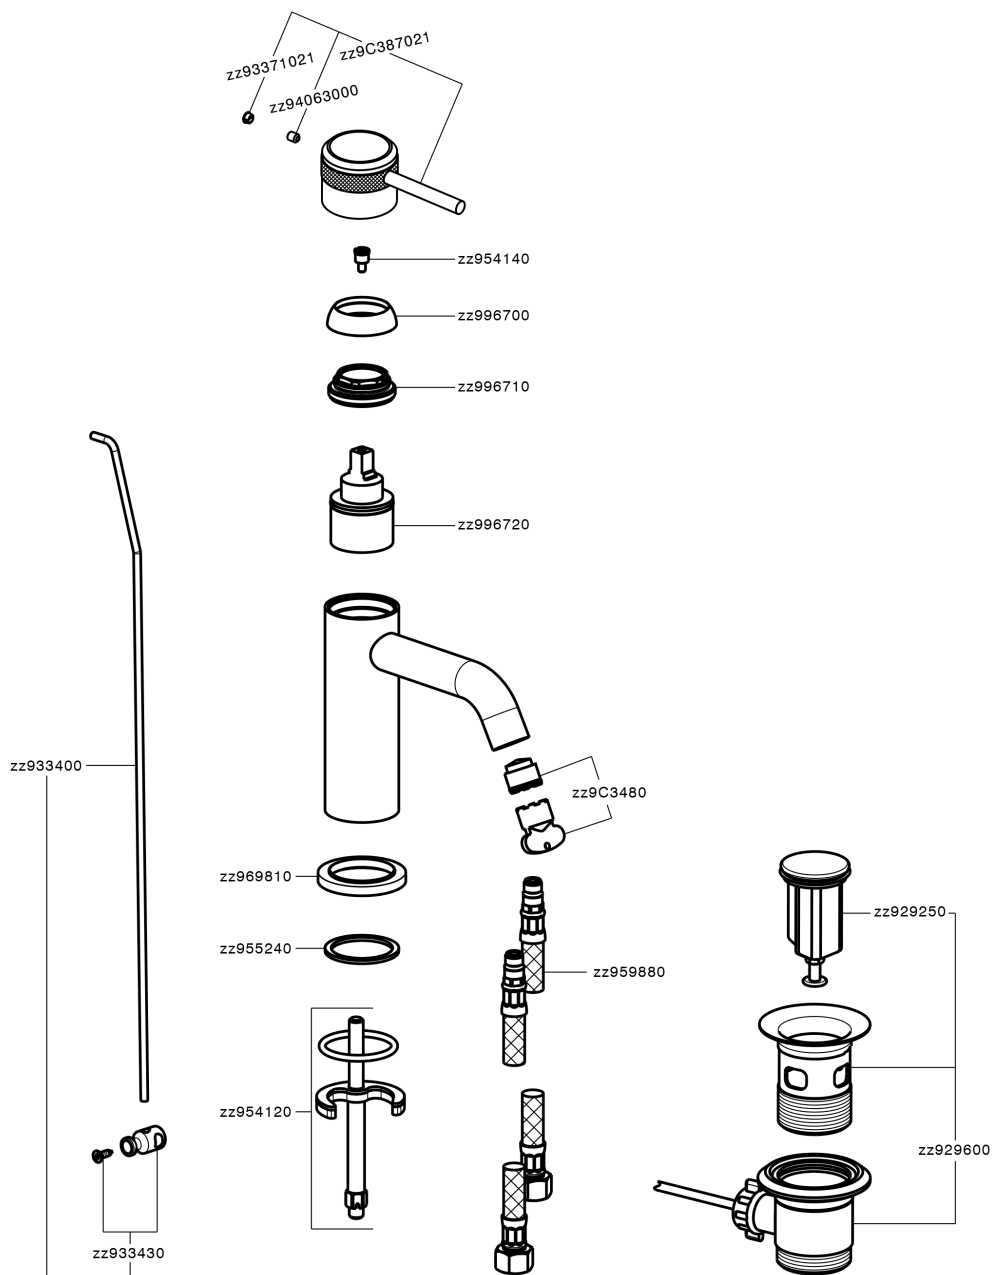

Single lever washbasin mixer CHRONOS_CR001510

CR001510

<https://en.huberitalia.com/single-lever-washbasin-mixer-chronos-cr001510>

2026-05-15