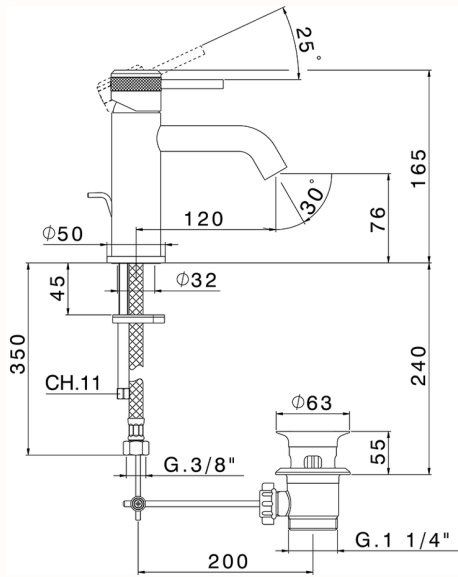

Single lever washbasin mixer CHRONOS_CR001510

MODEL **CR001510**

Single lever washbasin mixer, with 1"1/4 automatic pop-up waste, G.3/8" stainless steel flexible hoses

AVAILABLE FINISHINGS

-  **21** 21 Chrome
-  **2F** 2F Brushed Nickel
-  **2Q** 2Q Black Titanium

CHARACTERISTICS

Cartridge Spare Parts **ZZ99672000**

35 mm Cartridge

EcoStop

EcoStop feature limits water flow to approximately 50% of maximum output with one point of resistance on setting. Push slightly past the middle stop only when full water output is required. This will save water up to 50%.

Single lever washbasin mixer CHRONOS_CR001510

CR001510

<https://en.huberitalia.com/single-lever-washbasin-mixer-chronos-cr001510>

2026-04-17