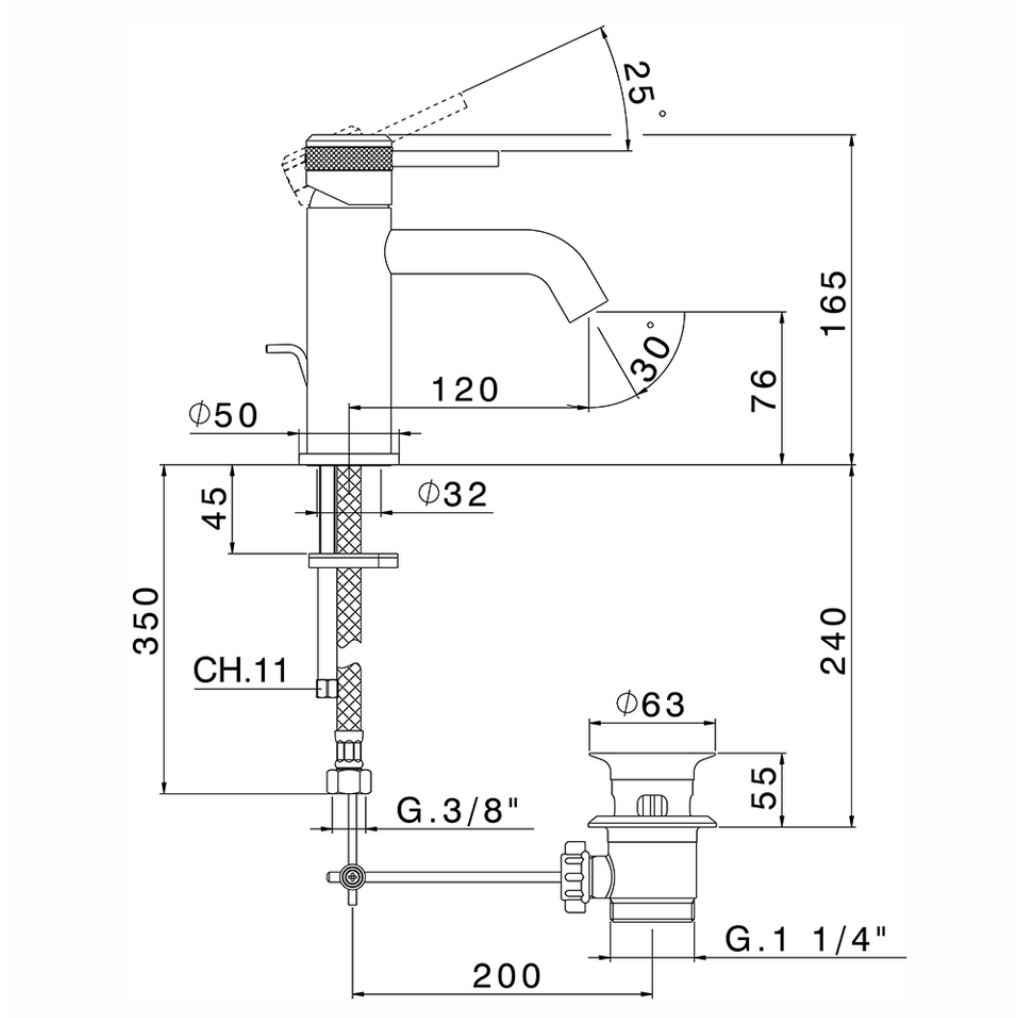

Single lever washbasin mixer CHRONOS_CR001510

CR001510

<https://en.huberitalia.com/single-lever-washbasin-mixer-chronos-cr001510>

2026-04-15