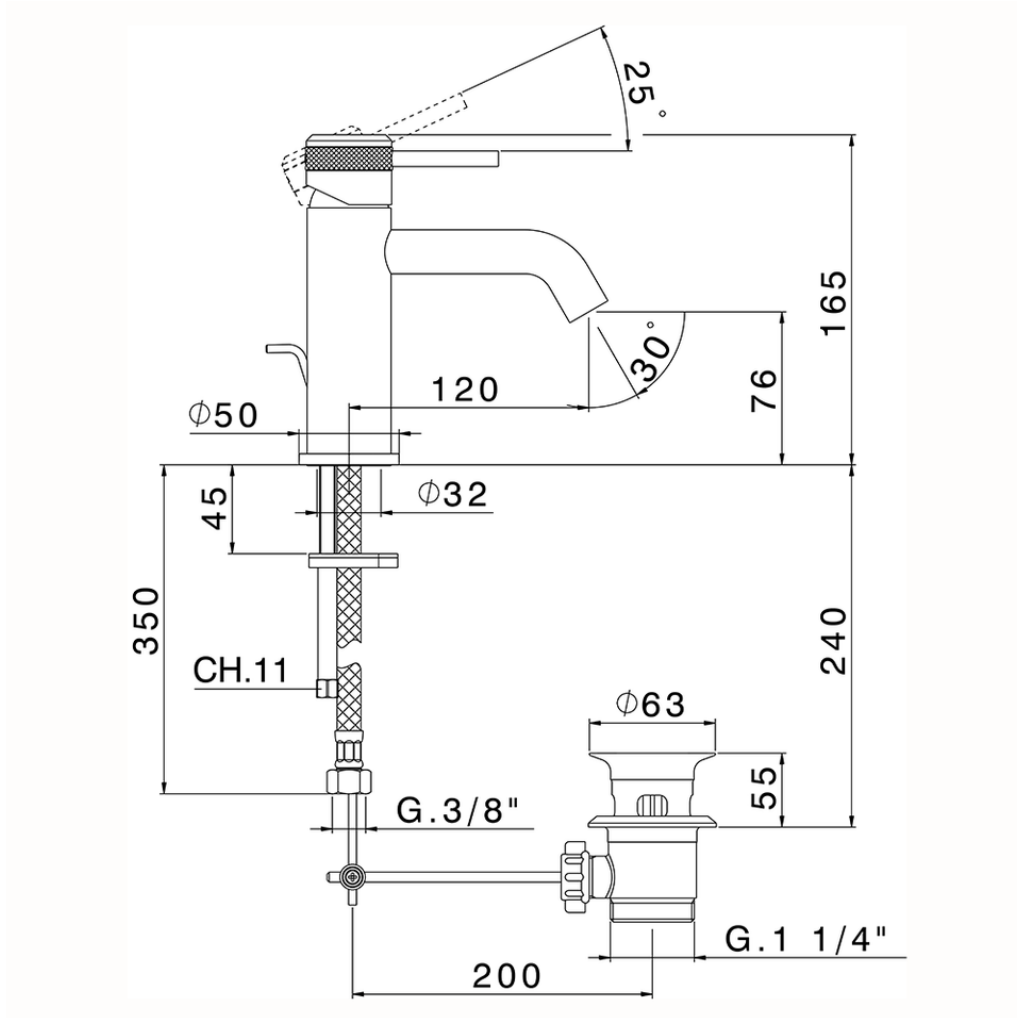

Single lever washbasin mixer CHRONOS_CR001510

CR001510

<https://en.huberitalia.com/single-lever-washbasin-mixer-chronos-cr001510>

2026-06-13