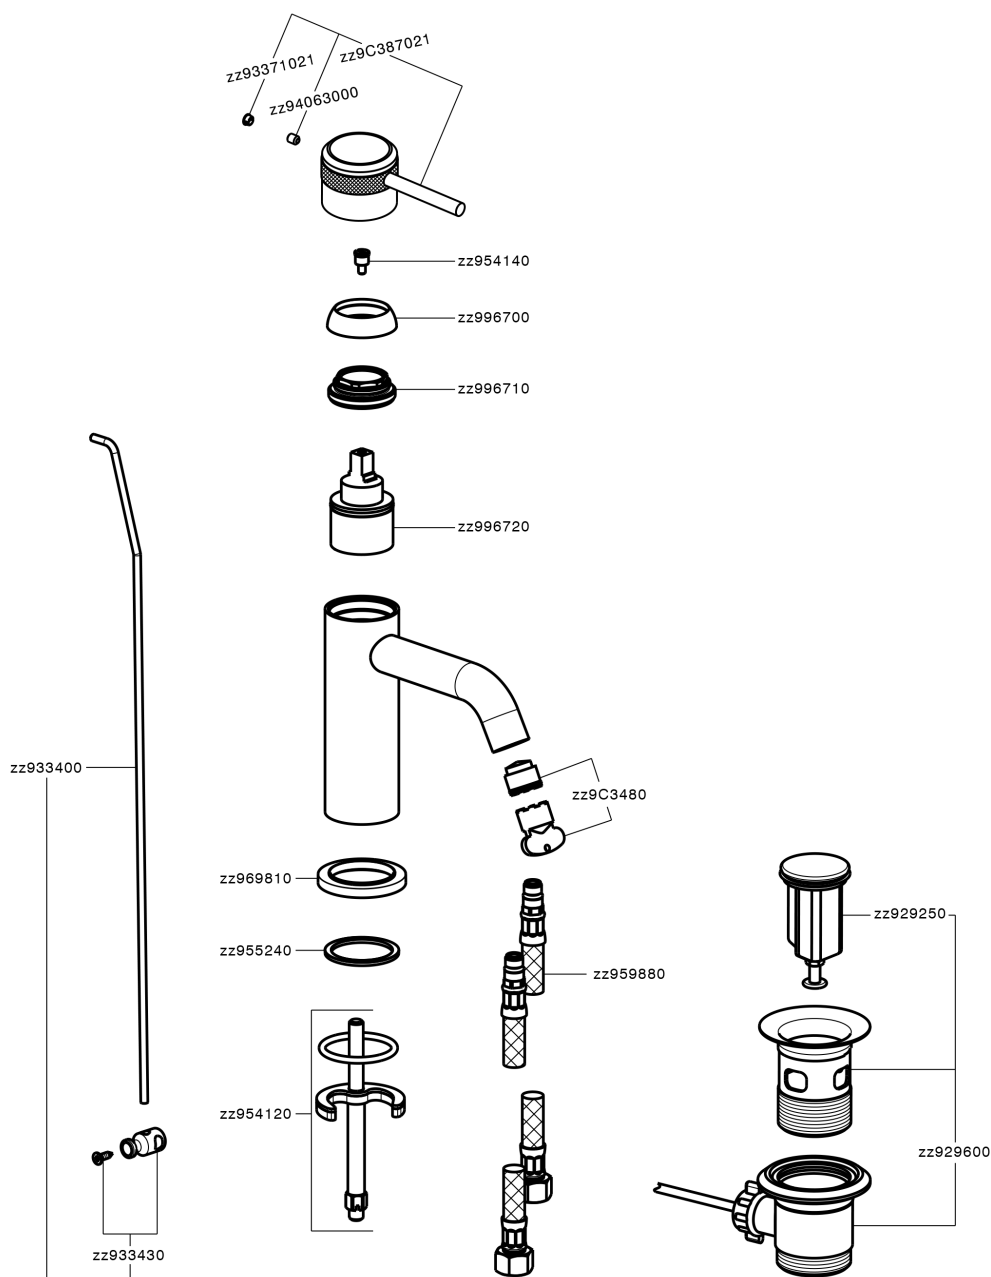

Single lever washbasin mixer CHRONOS_CR001510

CR001510

<https://en.huberitalia.com/single-lever-washbasin-mixer-chronos-cr001510>

2026-06-06