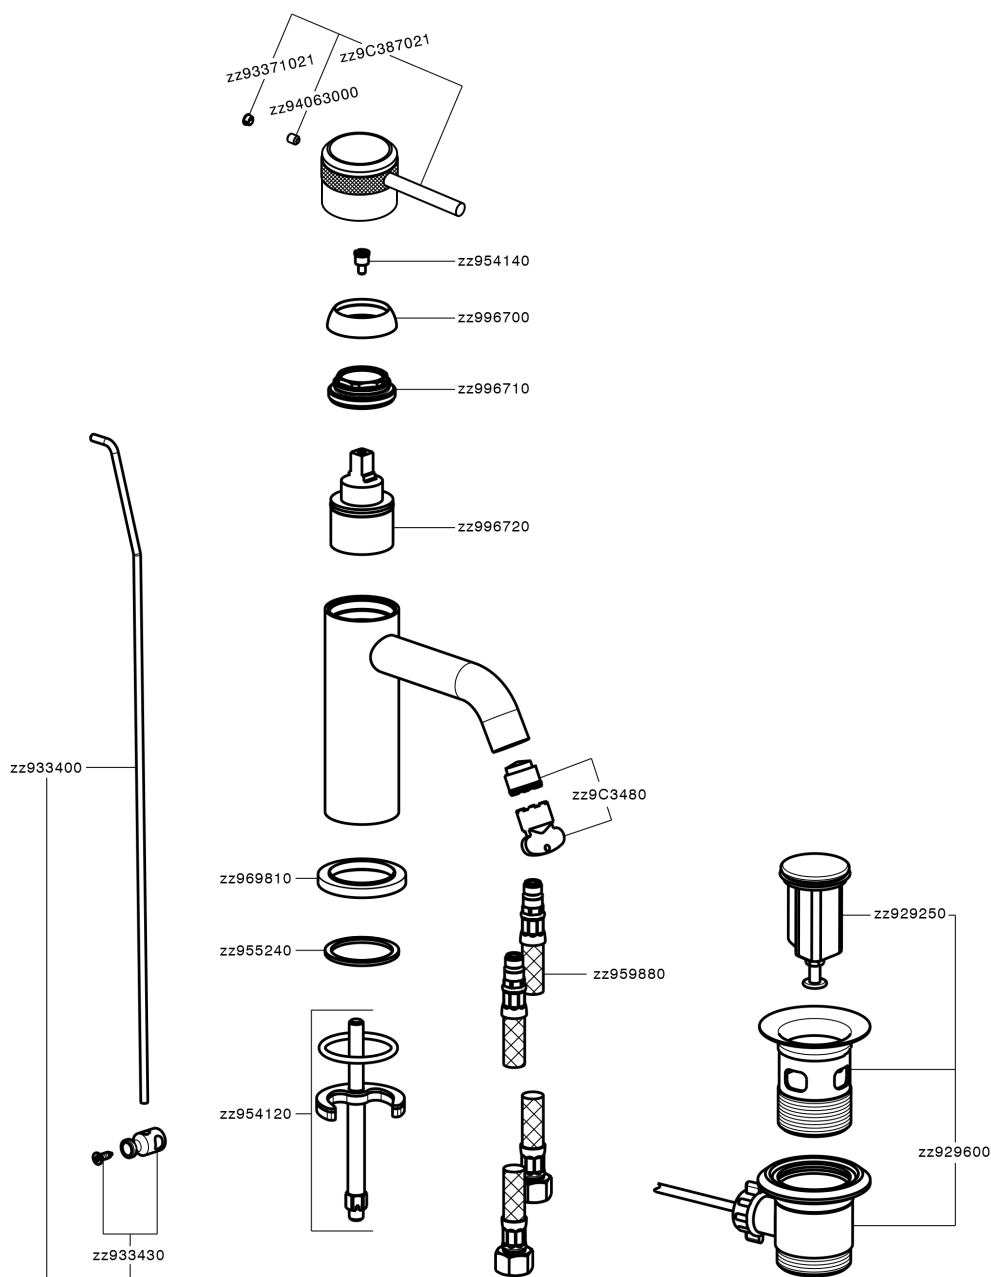

Single lever washbasin mixer CHRONOS_CR001510

MODEL **CR001510**

Single lever washbasin mixer, with 1"1/4 automatic pop-up waste, G.3/8" stainless steel flexible hoses

AVAILABLE FINISHINGS

-  **21** 21 Chrome
-  **2F** 2F Brushed Nickel
-  **2Q** 2Q Black Titanium

CHARACTERISTICS

Cartridge Spare Parts **ZZ99672000**

35 mm Cartridge

EcoStop

EcoStop feature limits water flow to approximately 50% of maximum output with one point of resistance on setting. Push slightly past the middle stop only when full water output is required. This will save water up to 50%.

Single lever washbasin mixer CHRONOS_CR001510

CR001510

<https://en.huberitalia.com/single-lever-washbasin-mixer-chronos-cr001510>

2026-06-26