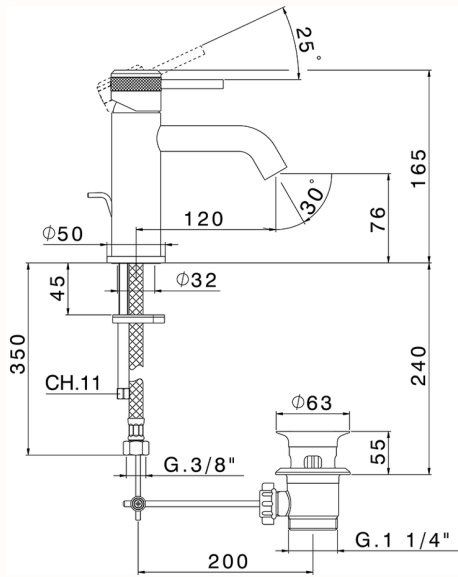

Single lever washbasin mixer CHRONOS_CR001510

MODEL **CR001510**

Single lever washbasin mixer, with 1"1/4 automatic pop-up waste, G.3/8" stainless steel flexible hoses

AVAILABLE FINISHINGS

-  **21** 21 Chrome
-  **2F** 2F Brushed Nickel
-  **2Q** 2Q Black Titanium

CHARACTERISTICS

Cartridge Spare Parts **ZZ99672000**

35 mm Cartridge

EcoStop

EcoStop feature limits water flow to approximately 50% of maximum output with one point of resistance on setting. Push slightly past the middle stop only when full water output is required. This will save water up to 50%.

Single lever washbasin mixer CHRONOS_CR001510

CR001510

<https://en.huberitalia.com/single-lever-washbasin-mixer-chronos-cr001510>

2026-06-26