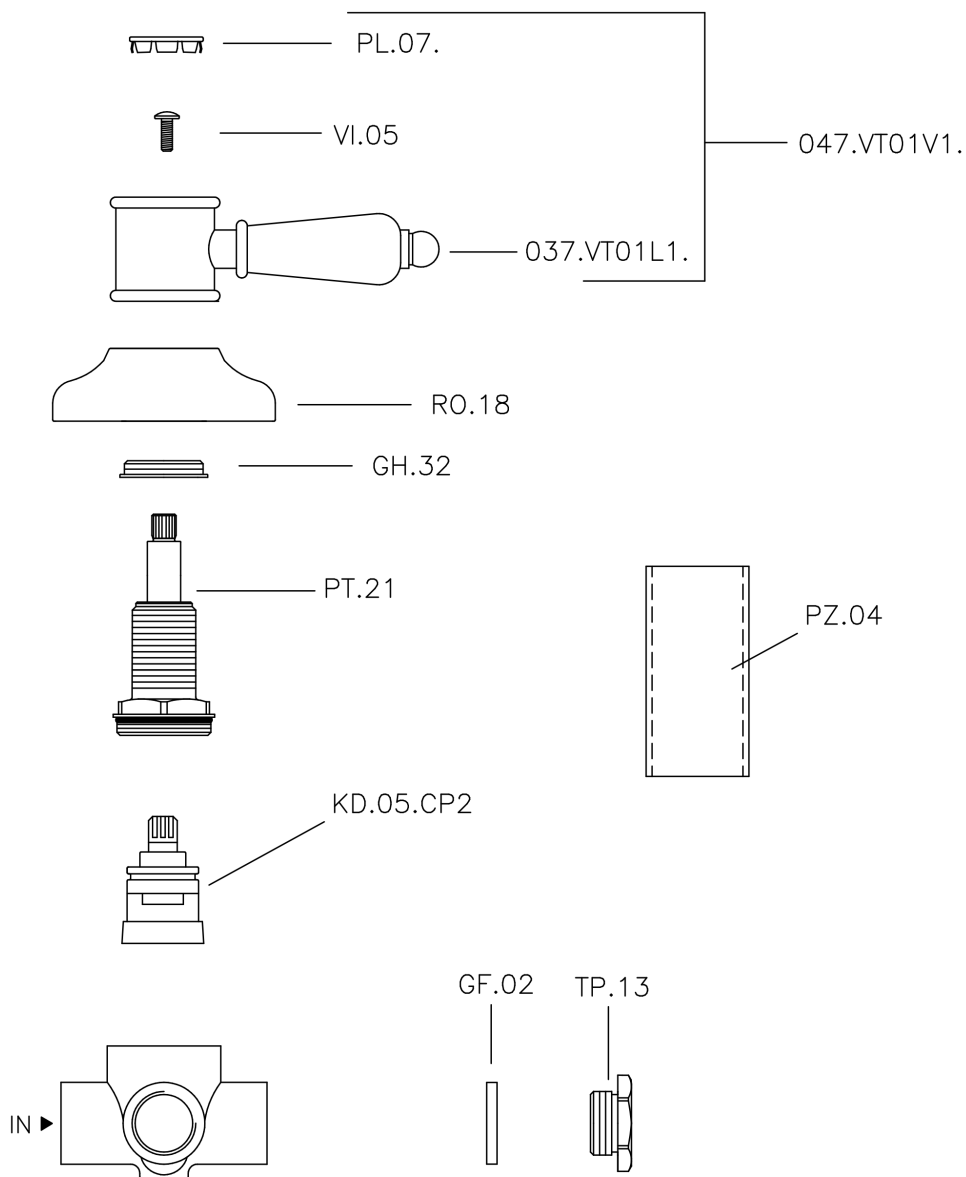

## Concealed 2-outlet diverter VICTORIAN\_653.VT01H.

653.VT01H.

<https://en.huberitalia.com/concealed-2-outlet-diverter-victorian-653-vt01h>

2024-12-22