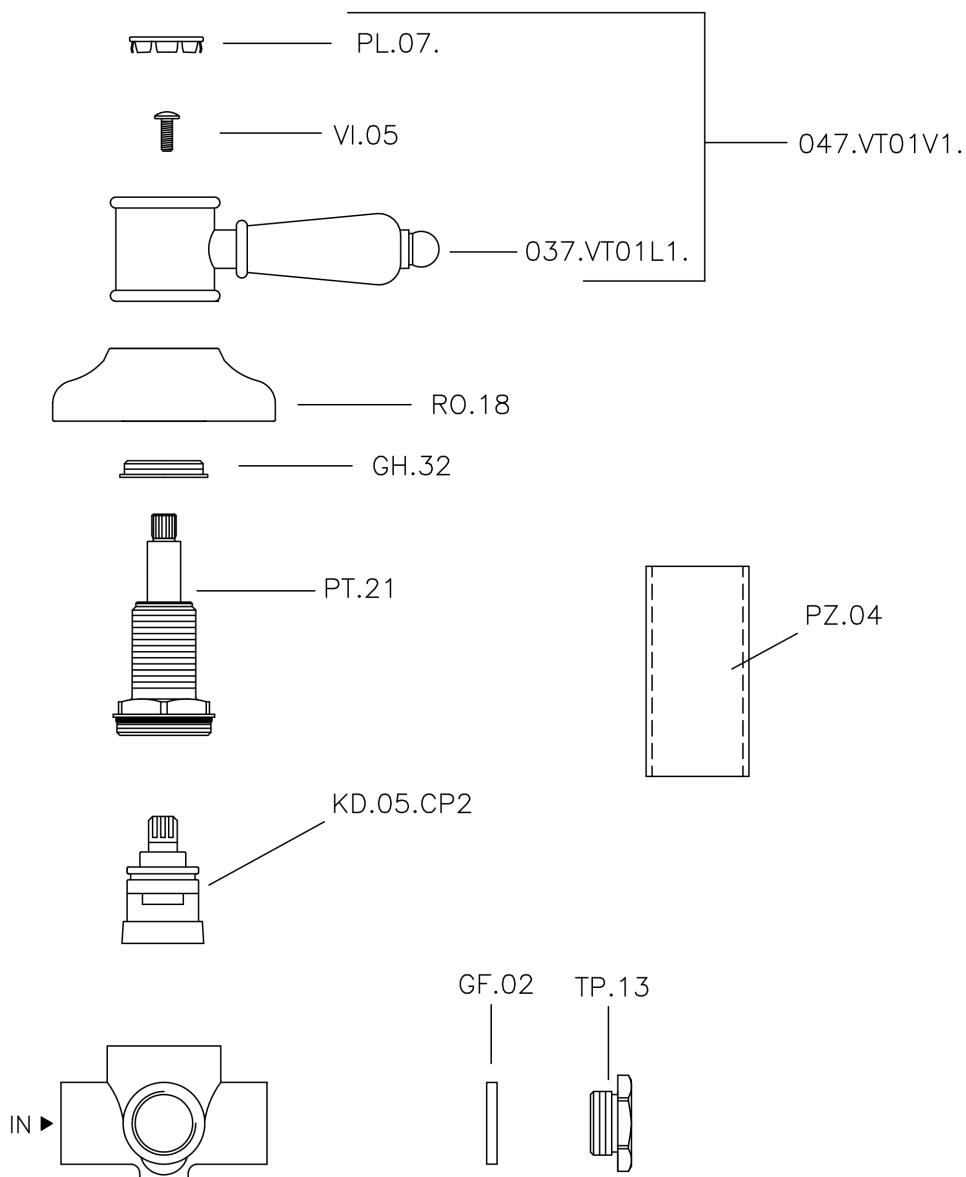

Concealed 2-outlet diverter VICTORIAN_653.VT01H.

MODEL **653.VT01H.**

Concealed 2-outlet diverter, 1/2" F outlet

AVAILABLE FINISHINGS

AG AG Antique Gold

BA BA Old Bronze

CR CR Chrome

NS NS Brushed Nickel

2W 2W Brushed Gold

CHARACTERISTICS

Installation

Concealed

Concealed 2-outlet diverter VICTORIAN_653.VT01H.

653.VT01H.

<https://en.huberitalia.com/concealed-2-outlet-diverter-victorian-653-vt01h>

2024-12-22