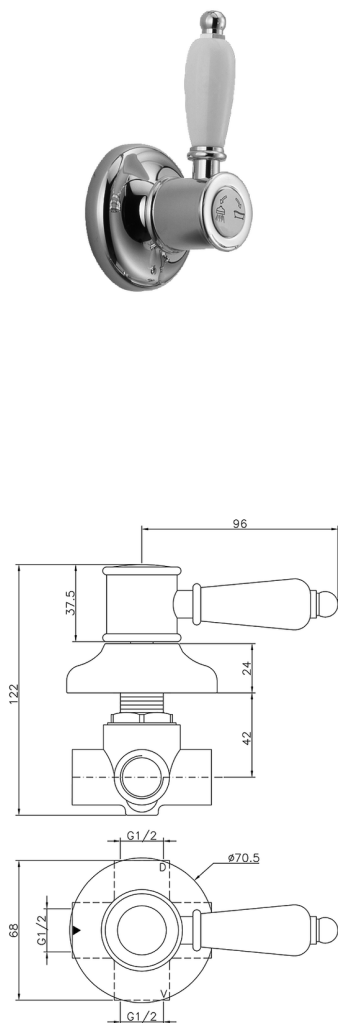

Concealed 2-outlet diverter VICTORIAN_653.VT01H.

MODEL **653.VT01H.**

Concealed 2-outlet diverter, 1/2" F outlet

AVAILABLE FINISHINGS

AG AG Antique Gold

BA BA Old Bronze

CR CR Chrome

NS NS Brushed Nickel

2W 2W Brushed Gold

CHARACTERISTICS

Installation

Concealed

Concealed 2-outlet diverter VICTORIAN_653.VT01H.

653.VT01H.

<https://en.huberitalia.com/concealed-2-outlet-diverter-victorian-653-vt01h>

2024-12-22