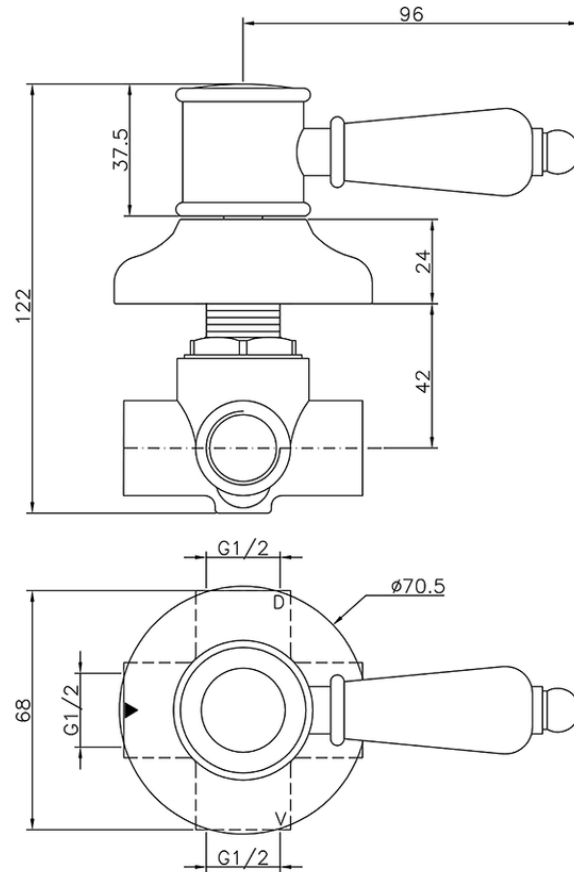

Concealed 2-outlet diverter VICTORIAN_653.VT01H.

653.VT01H.

<https://en.huberitalia.com/concealed-2-outlet-diverter-victorian-653-vt01h>

2024-12-22