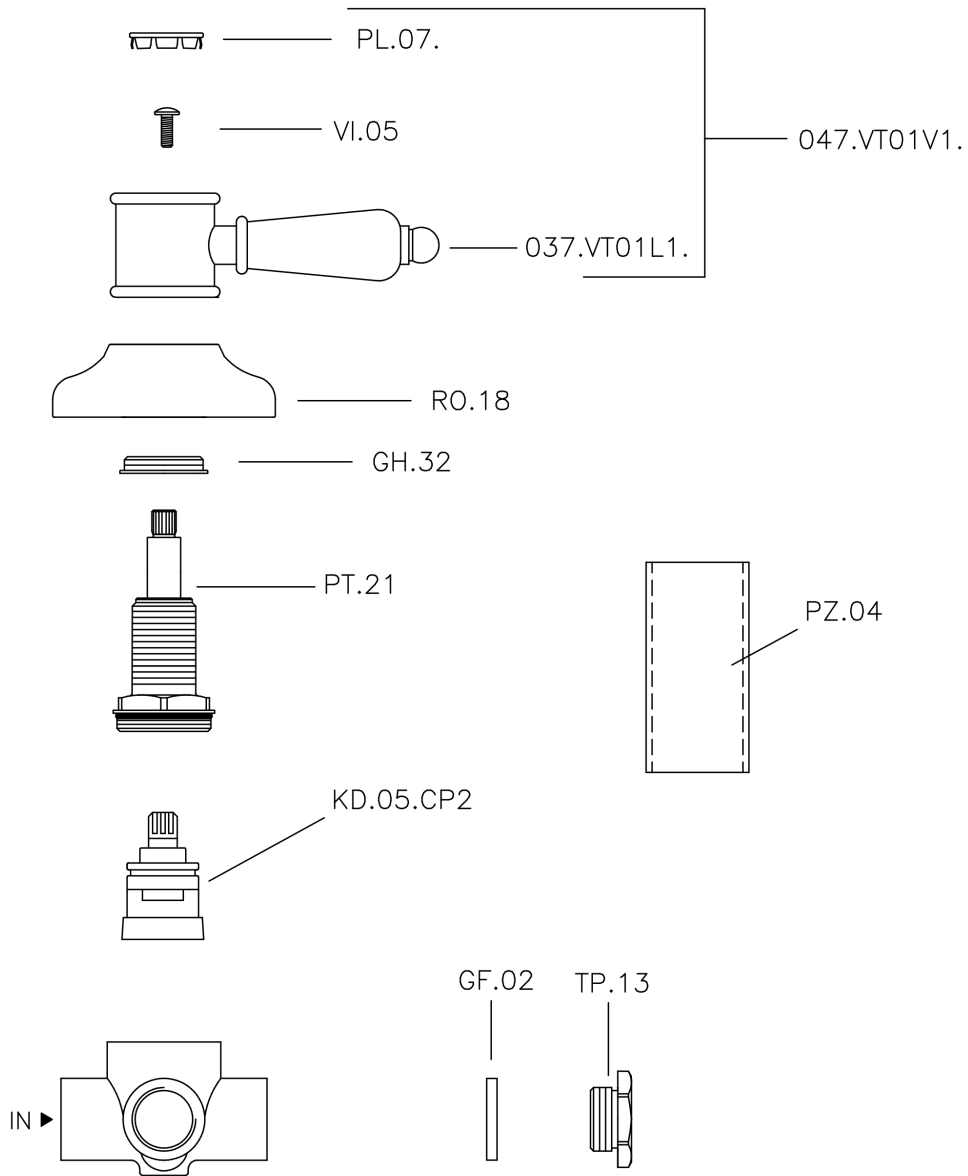

Concealed 2-outlet diverter VICTORIAN_653.VT01H.

653.VT01H.

<https://en.huberitalia.com/concealed-2-outlet-diverter-victorian-653-vt01h>

2024-12-31