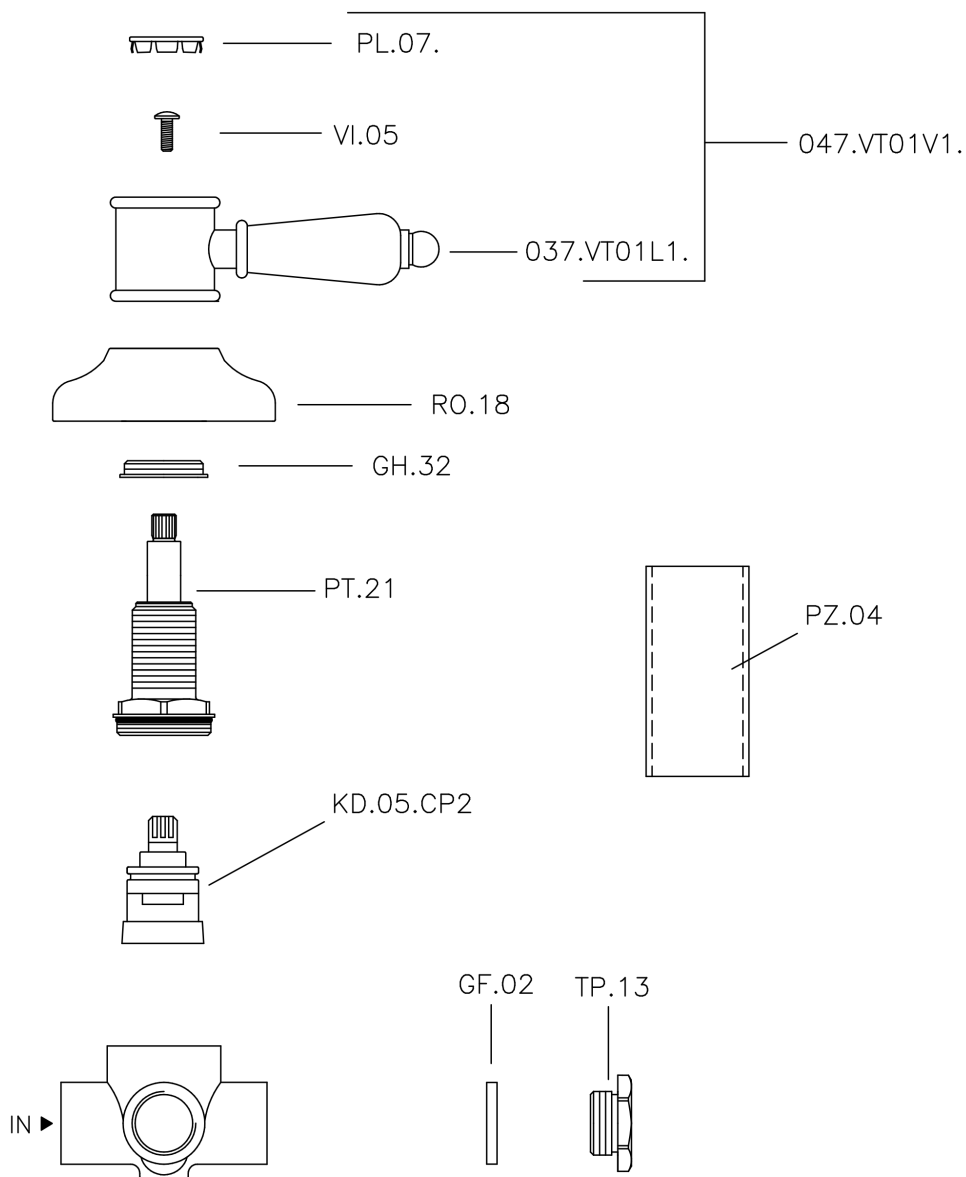

Concealed 2-outlet diverter VICTORIAN_653.VT01H.

653.VT01H.

<https://en.huberitalia.com/concealed-2-outlet-diverter-victorian-653-vt01h>

2024-12-22