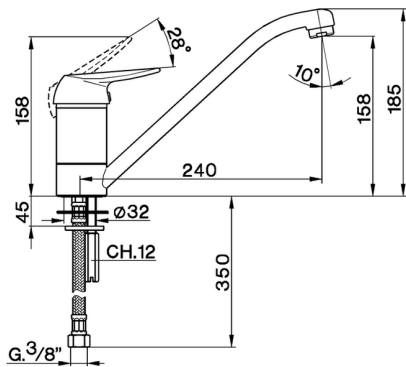

Single lever sink mixer KITCHEN_AT400580

MODEL **AT400580**

Single lever sink mixer, swivel spout, G.3/8" stainless steel flexible hoses

AVAILABLE FINISHINGS

CHARACTERISTICS

Cartridge Spare Parts **ZZ92909000**

43 mm Cartridge

2024-11-21