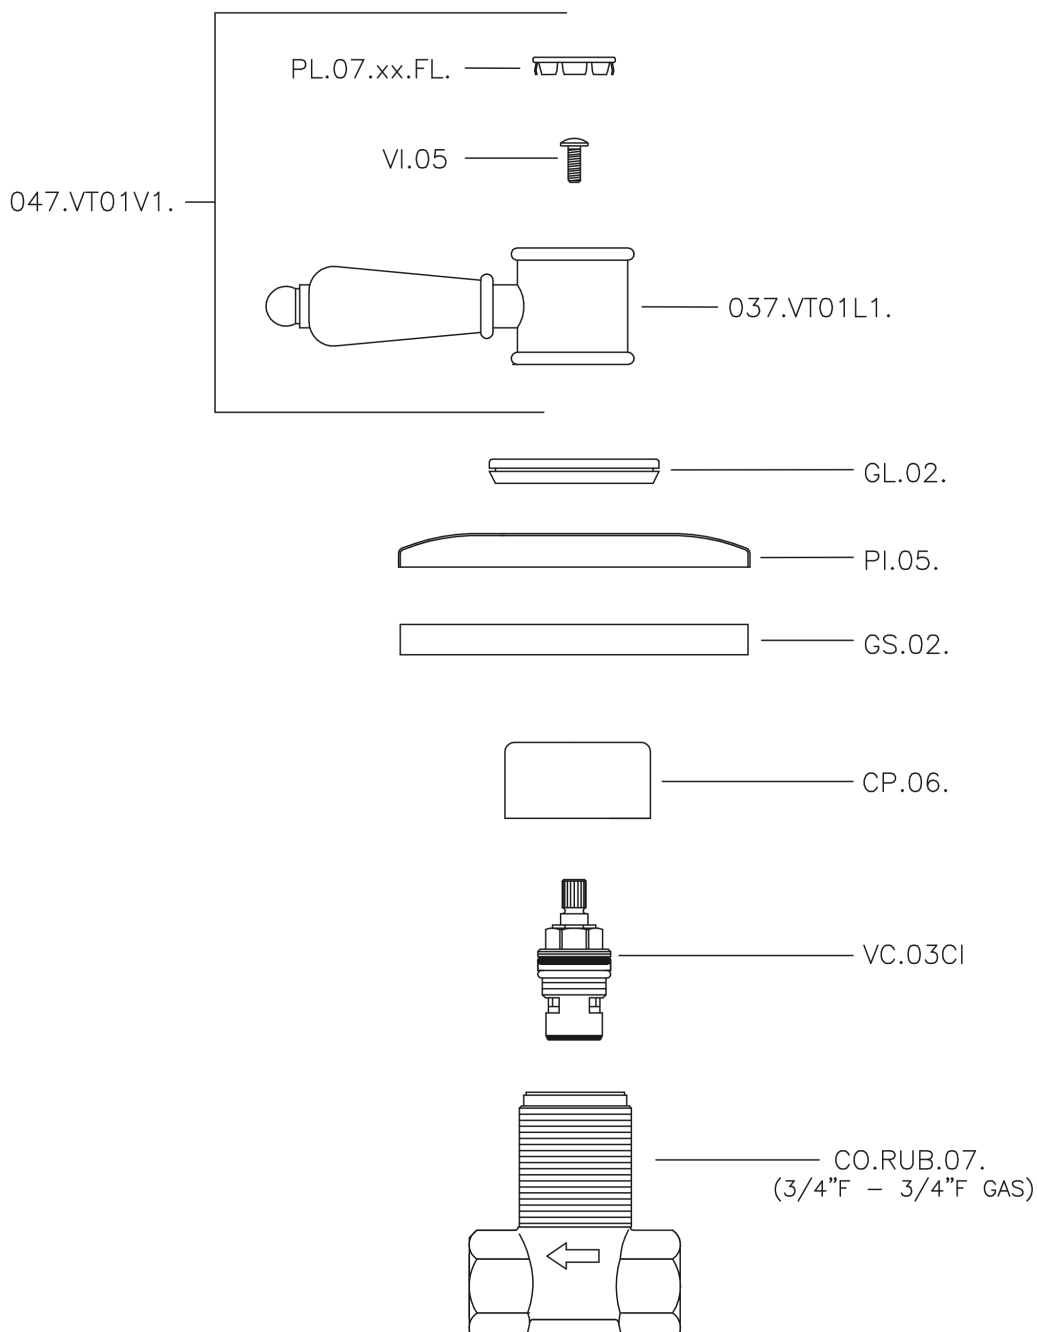

## Concealed stop valve VICTORIAN\_VT000313

VT000313

<https://en.huberitalia.com/concealed-stop-valve-victorian-vt000313>

2026-06-29