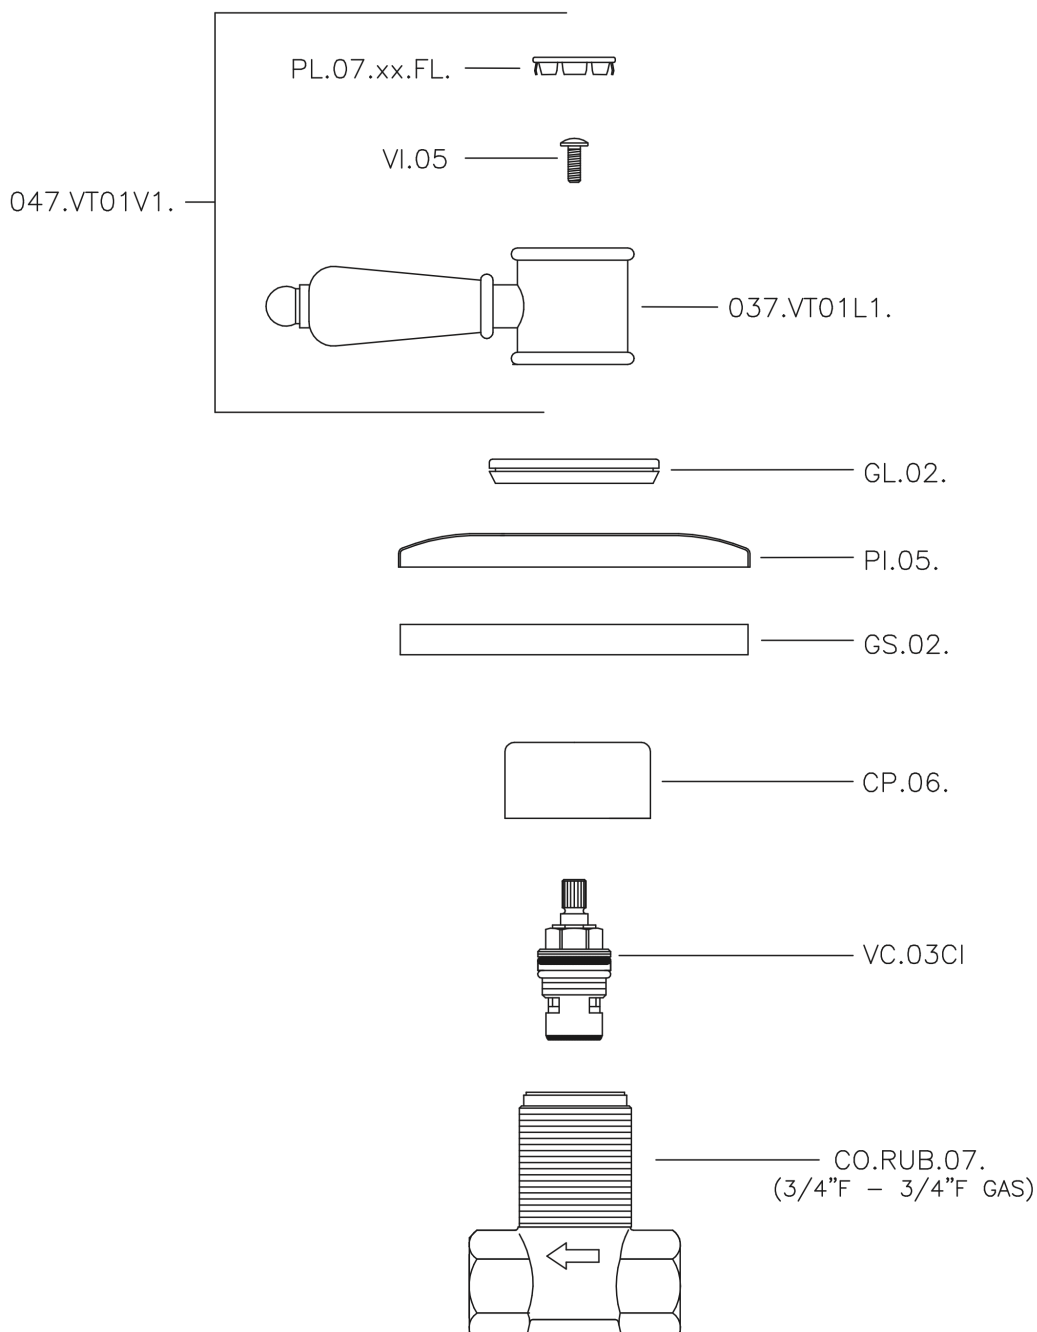

## Concealed stop valve VICTORIAN\_VT000313

MODEL **VT000313**

Concealed stop valve, 3/4" F outlet

### CHARACTERISTICS

Installation **Concealed**

## Concealed stop valve VICTORIAN\_VT000313

VT000313

<https://en.huberitalia.com/concealed-stop-valve-victorian-vt000313>

2026-04-27