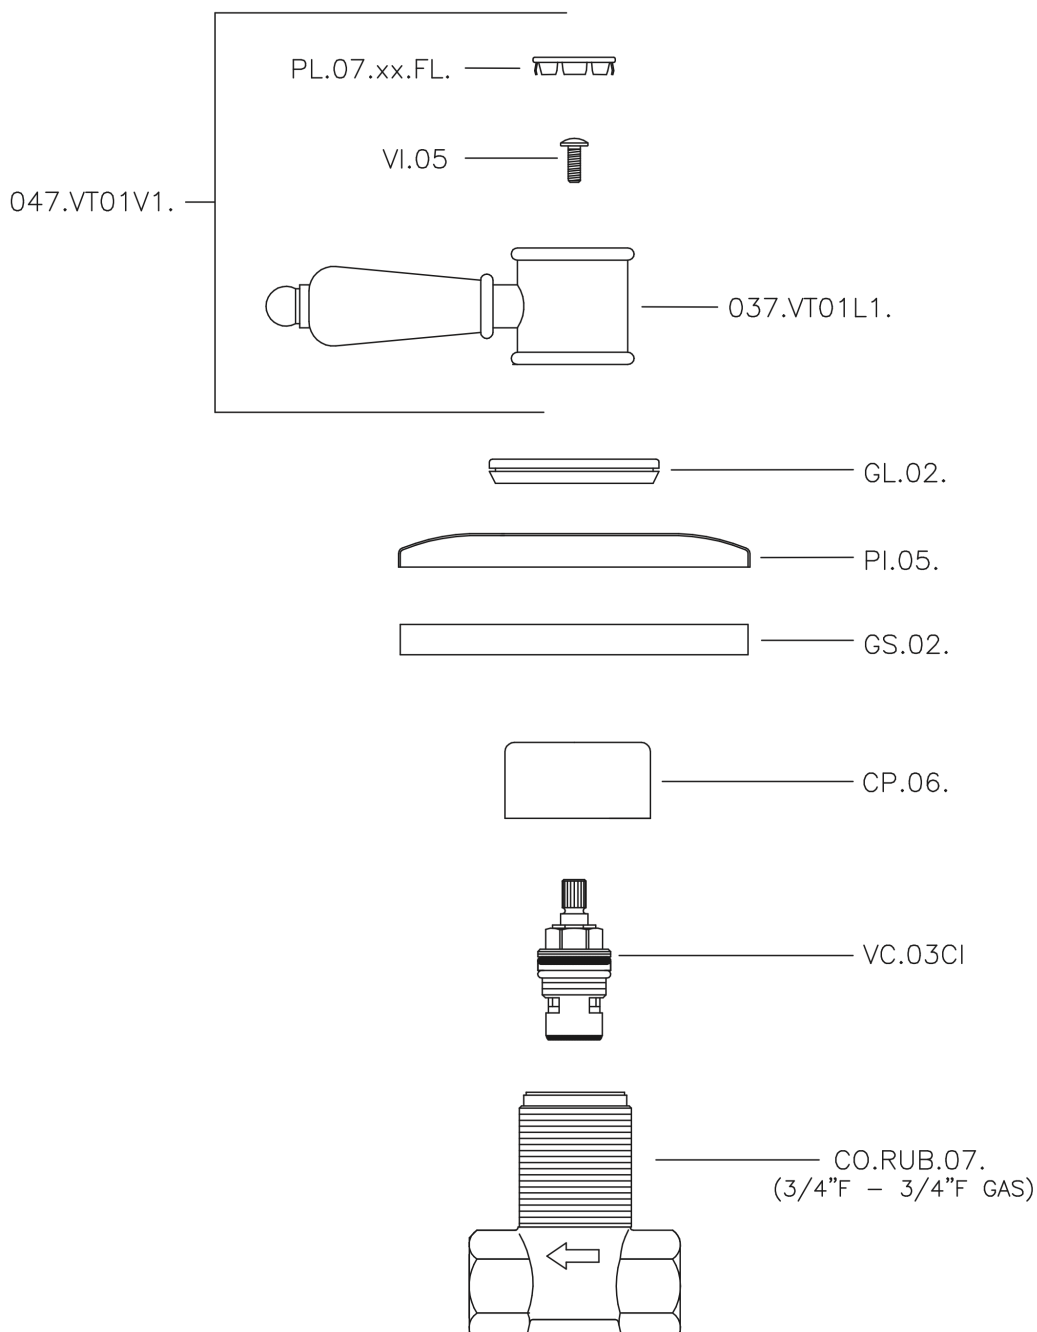

## Concealed stop valve VICTORIAN\_VT000313

MODEL **VT000313**

Concealed stop valve, 3/4" F outlet

### CHARACTERISTICS

Installation **Concealed**

## Concealed stop valve VICTORIAN\_VT000313

VT000313

<https://en.huberitalia.com/concealed-stop-valve-victorian-vt000313>

2026-04-05