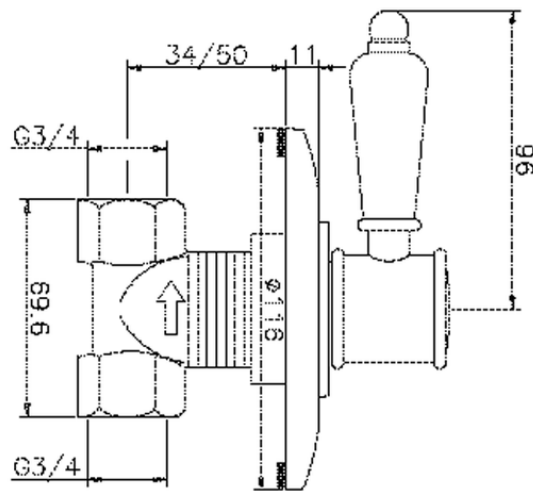

## Concealed stop valve VICTORIAN\_VT000313

VT000313

<https://en.huberitalia.com/concealed-stop-valve-victorian-vt000313>

2026-04-06