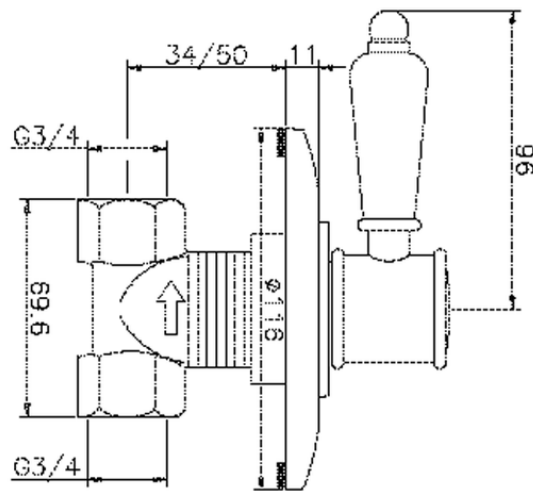

## Concealed stop valve VICTORIAN\_VT000313

VT000313

<https://en.huberitalia.com/concealed-stop-valve-victorian-vt000313>

2026-04-27