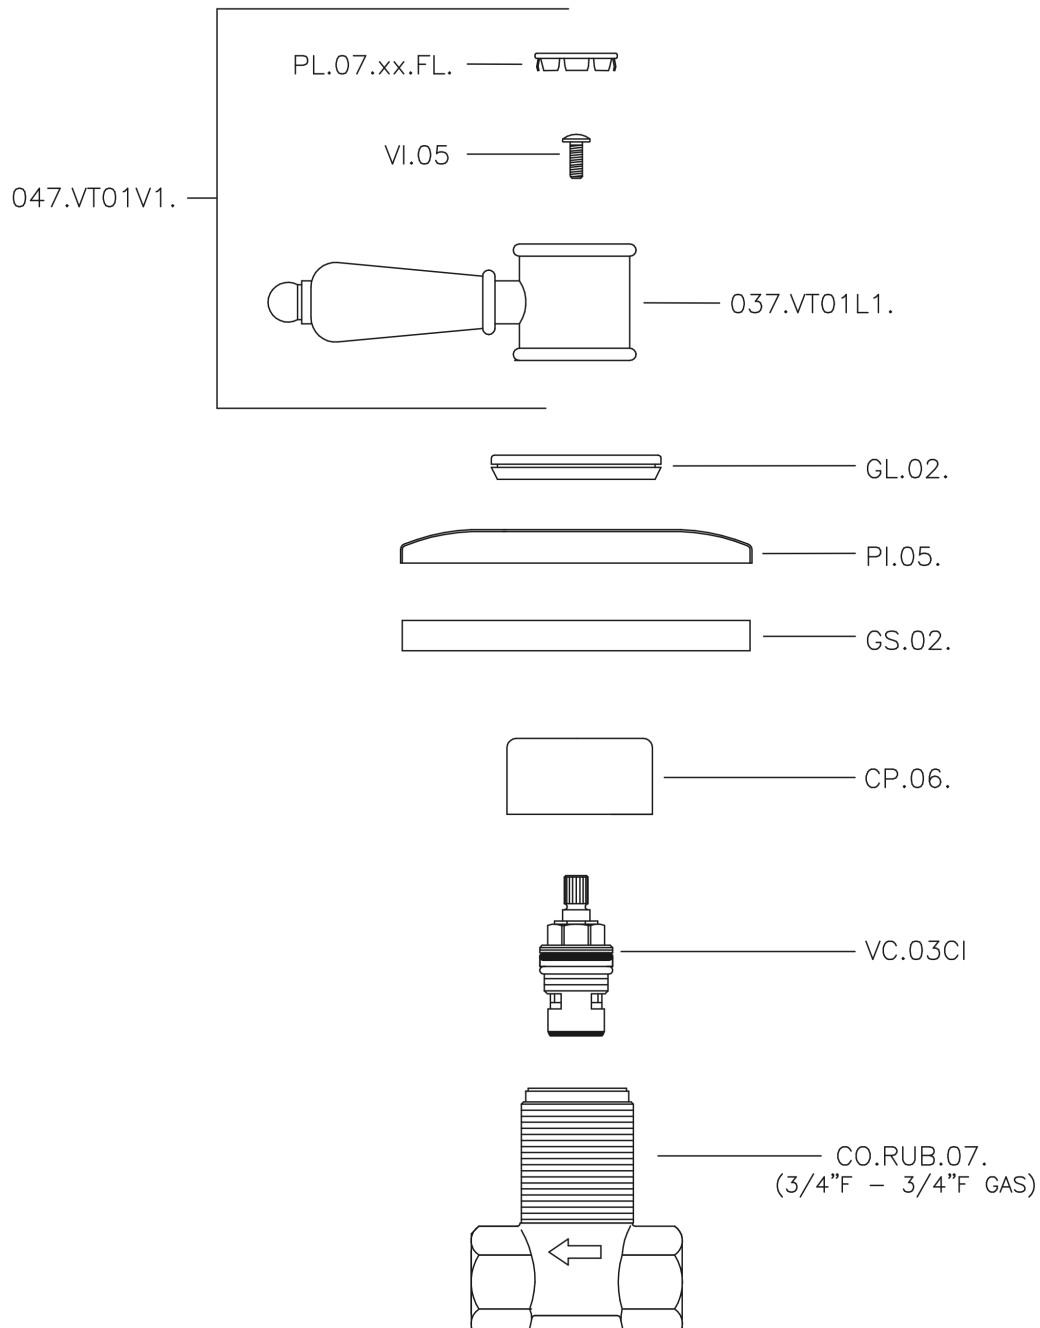

Concealed stop valve VICTORIAN_VT000313

MODEL **VT000313**

Concealed stop valve, 3/4" F outlet

AVAILABLE FINISHINGS

-  **21** 21 Chrome
-  **27** 27 Old Bronze
-  **2A** 2A Satin Brushed Nickel
-  **2G** 2G Antique Gold
-  **2W** 2W Brushed Gold

CHARACTERISTICS

Installation **Concealed**

Concealed stop valve VICTORIAN_VT000313

VT000313

<https://en.huberitalia.com/concealed-stop-valve-victorian-vt000313>

2026-06-07