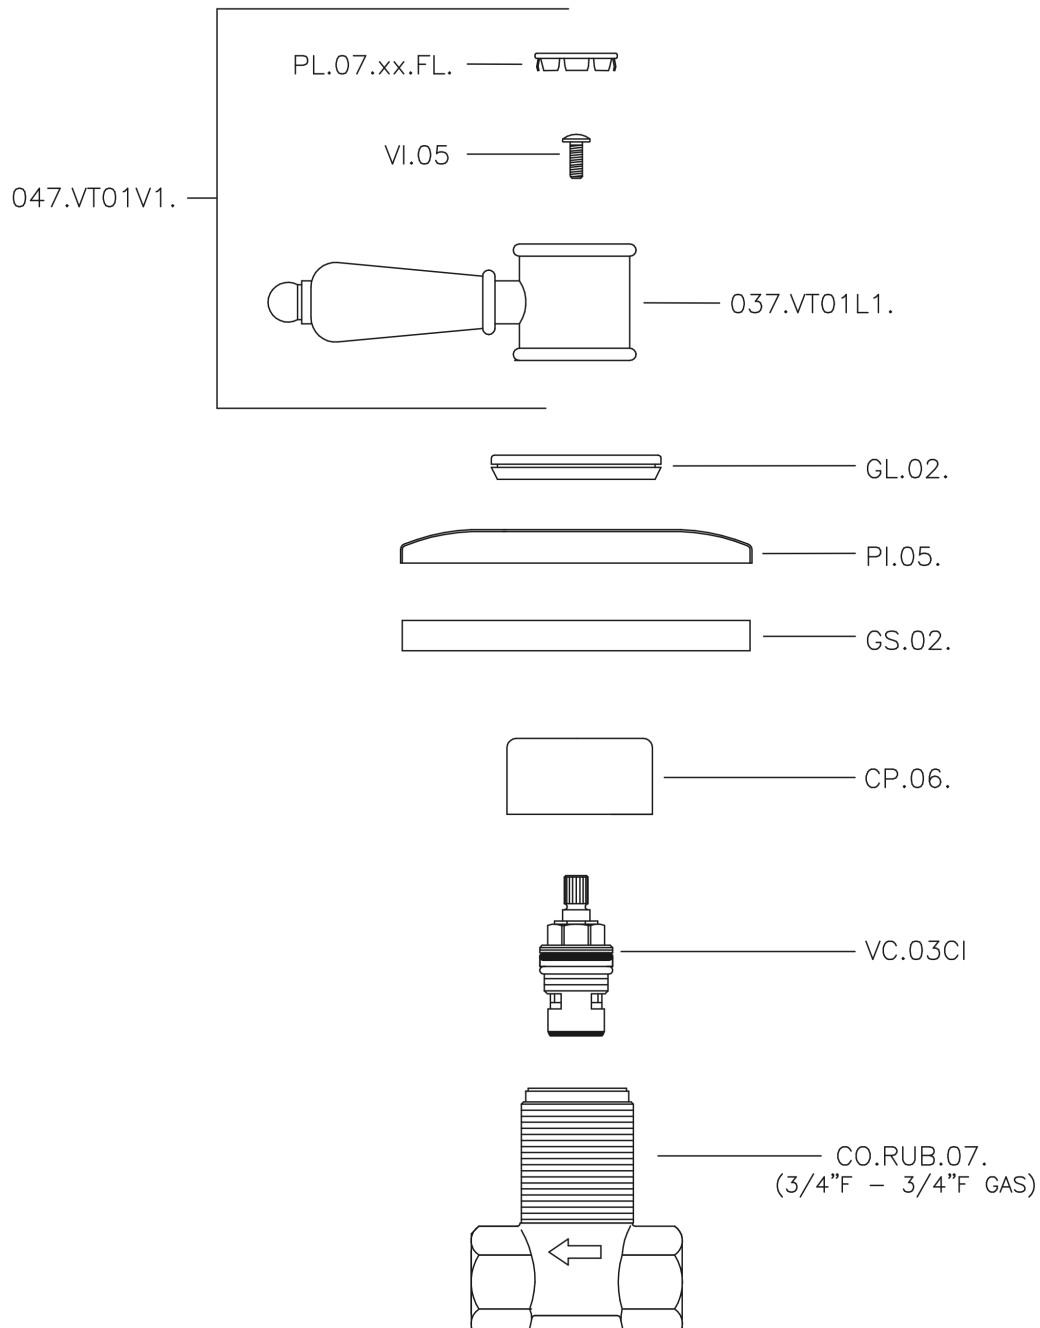

Concealed stop valve VICTORIAN_VT000313

MODEL **VT000313**

Concealed stop valve, 3/4" F outlet

AVAILABLE FINISHINGS

-  **21** 21 Chrome
-  **27** 27 Old Bronze
-  **2A** 2A Satin Brushed Nickel
-  **2G** 2G Antique Gold
-  **2W** 2W Brushed Gold

CHARACTERISTICS

Installation **Concealed**

Concealed stop valve VICTORIAN_VT000313

VT000313

<https://en.huberitalia.com/concealed-stop-valve-victorian-vt000313>

2026-06-29