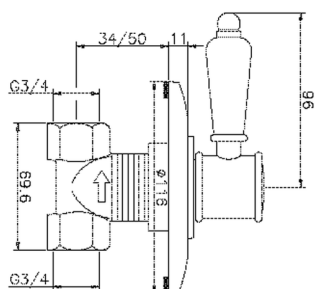

Concealed stop valve VICTORIAN_VT000313

MODEL **VT000313**

Concealed stop valve, 3/4" F outlet

AVAILABLE FINISHINGS

-  **21** 21 Chrome
-  **27** 27 Old Bronze
-  **2A** 2A Satin Brushed Nickel
-  **2G** 2G Antique Gold
-  **2W** 2W Brushed Gold

CHARACTERISTICS

Installation **Concealed**

Concealed stop valve VICTORIAN_VT000313

VT000313

<https://en.huberitalia.com/concealed-stop-valve-victorian-vt000313>

2026-06-29