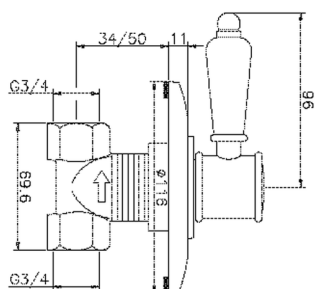

Concealed stop valve VICTORIAN_VT000313

MODEL **VT000313**

Concealed stop valve, 3/4" F outlet

AVAILABLE FINISHINGS

-  **21** 21 Chrome
-  **27** 27 Old Bronze
-  **2A** 2A Satin Brushed Nickel
-  **2G** 2G Antique Gold
-  **2W** 2W Brushed Gold

CHARACTERISTICS

Installation **Concealed**

Concealed stop valve VICTORIAN_VT000313

VT000313

<https://en.huberitalia.com/concealed-stop-valve-victorian-vt000313>

2026-06-07