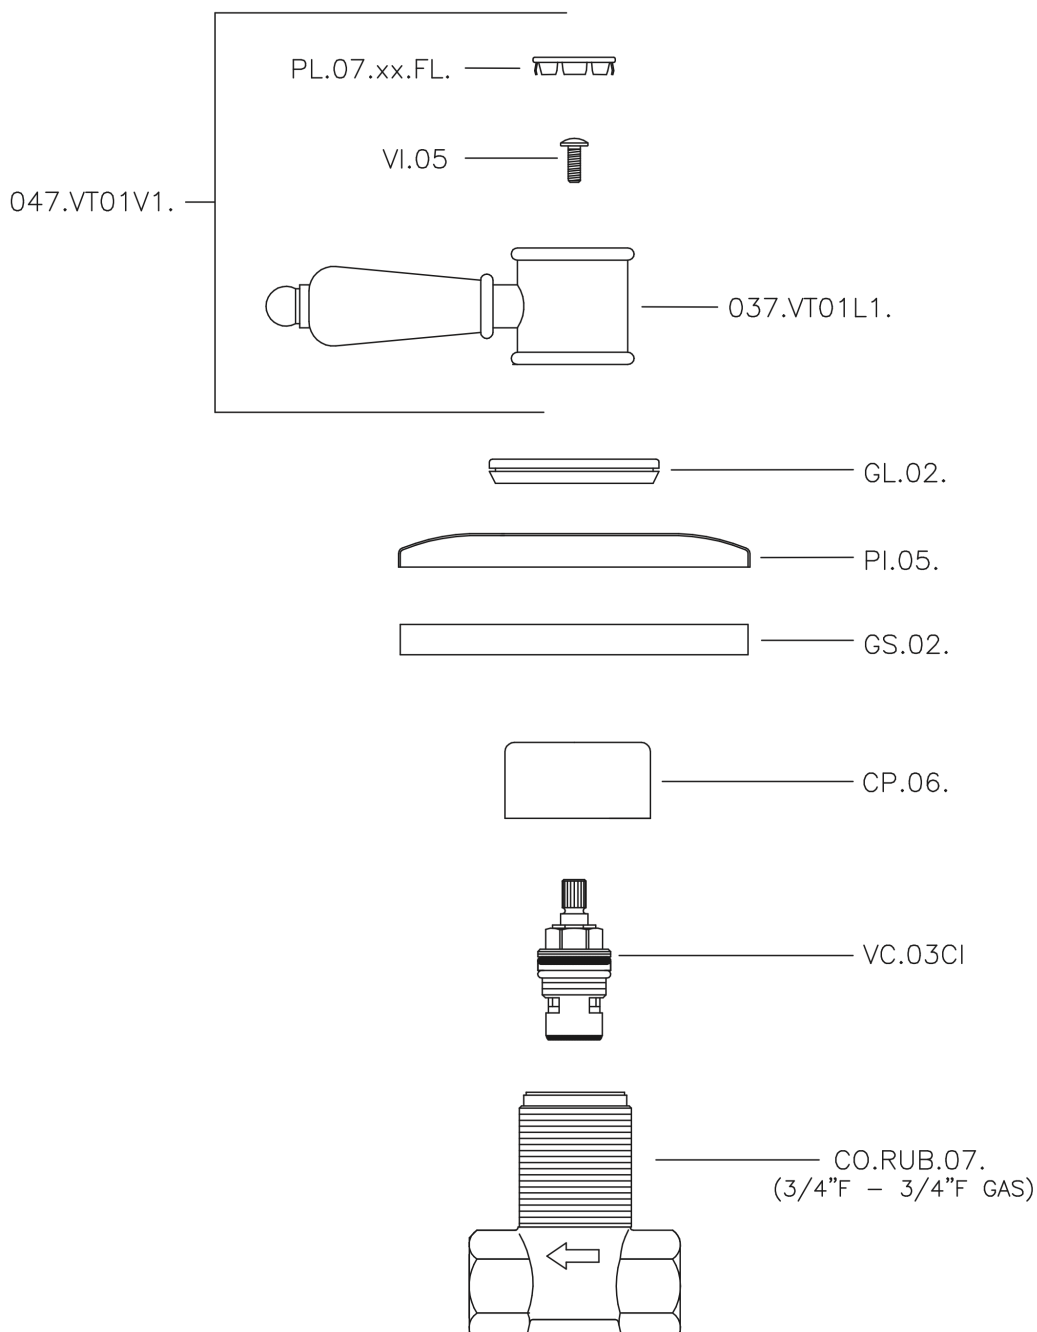

Concealed stop valve VICTORIAN_VT000313

MODEL **VT000313**

Concealed stop valve, 3/4" F outlet

AVAILABLE FINISHINGS

-  **21** 21 Chrome
-  **27** 27 Old Bronze
-  **2A** 2A Satin Brushed Nickel
-  **2G** 2G Antique Gold
-  **2W** 2W Brushed Gold

CHARACTERISTICS

Installation **Concealed**

Concealed stop valve VICTORIAN_VT000313

VT000313

<https://en.huberitalia.com/concealed-stop-valve-victorian-vt000313>

2026-04-06