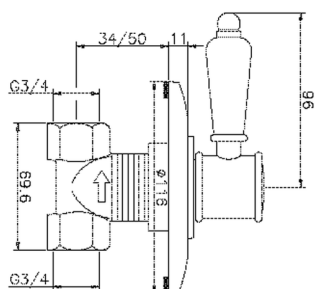

Concealed stop valve VICTORIAN_VT000313

MODEL **VT000313**

Concealed stop valve, 3/4" F outlet

AVAILABLE FINISHINGS

-  **21** 21 Chrome
-  **27** 27 Old Bronze
-  **2A** 2A Satin Brushed Nickel
-  **2G** 2G Antique Gold
-  **2W** 2W Brushed Gold

CHARACTERISTICS

Installation **Concealed**

Concealed stop valve VICTORIAN_VT000313

VT000313

<https://en.huberitalia.com/concealed-stop-valve-victorian-vt000313>

2026-04-06