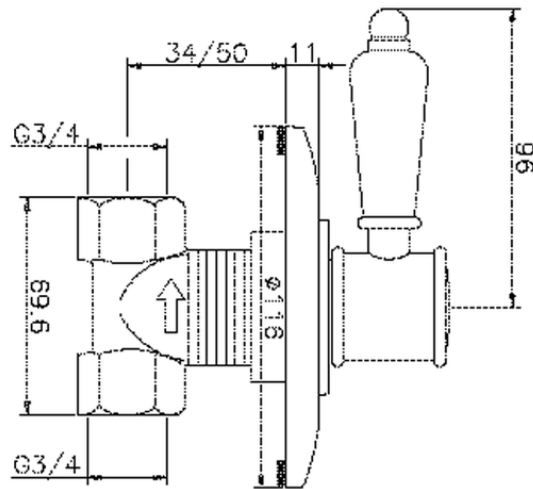

## Concealed stop valve VICTORIAN\_VT000313

VT000313

<https://en.huberitalia.com/concealed-stop-valve-victorian-vt000313>

2026-04-08