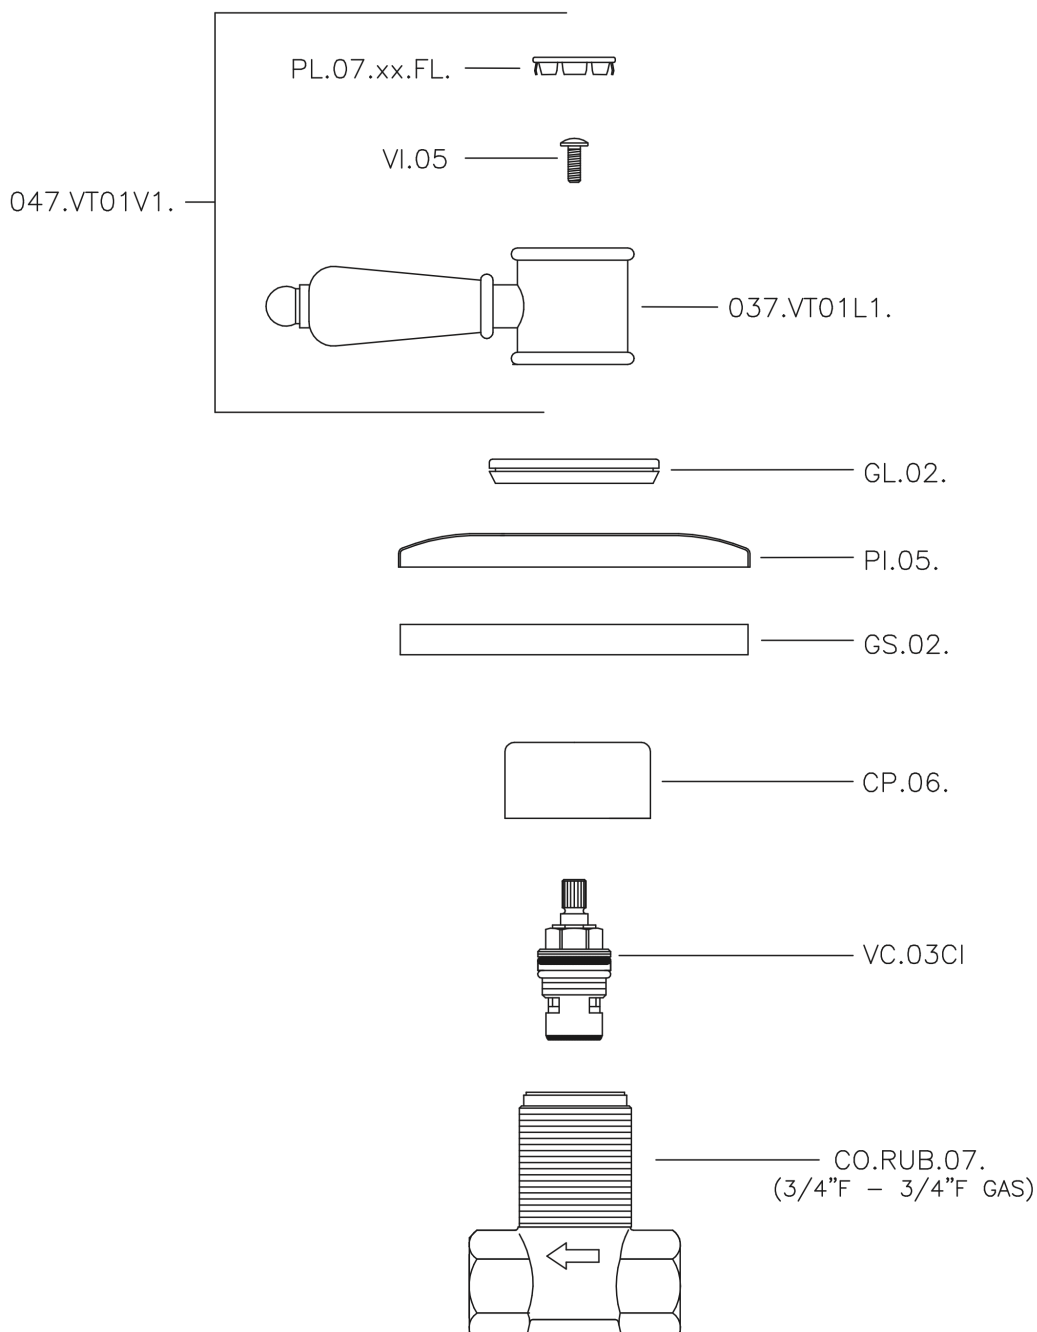

## Concealed stop valve VICTORIAN\_VT000313

MODEL **VT000313**

Concealed stop valve, 3/4" F outlet

### CHARACTERISTICS

Installation **Concealed**

## Concealed stop valve VICTORIAN\_VT000313

VT000313

<https://en.huberitalia.com/concealed-stop-valve-victorian-vt000313>

2026-06-07