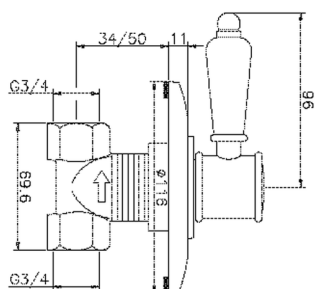

Concealed stop valve VICTORIAN_VT000313

MODEL **VT000313**

Concealed stop valve, 3/4" F outlet

AVAILABLE FINISHINGS

-  **21** 21 Chrome
-  **27** 27 Old Bronze
-  **2A** 2A Satin Brushed Nickel
-  **2G** 2G Antique Gold
-  **2W** 2W Brushed Gold

CHARACTERISTICS

Installation **Concealed**

Concealed stop valve VICTORIAN_VT000313

VT000313

<https://en.huberitalia.com/concealed-stop-valve-victorian-vt000313>

2026-04-09