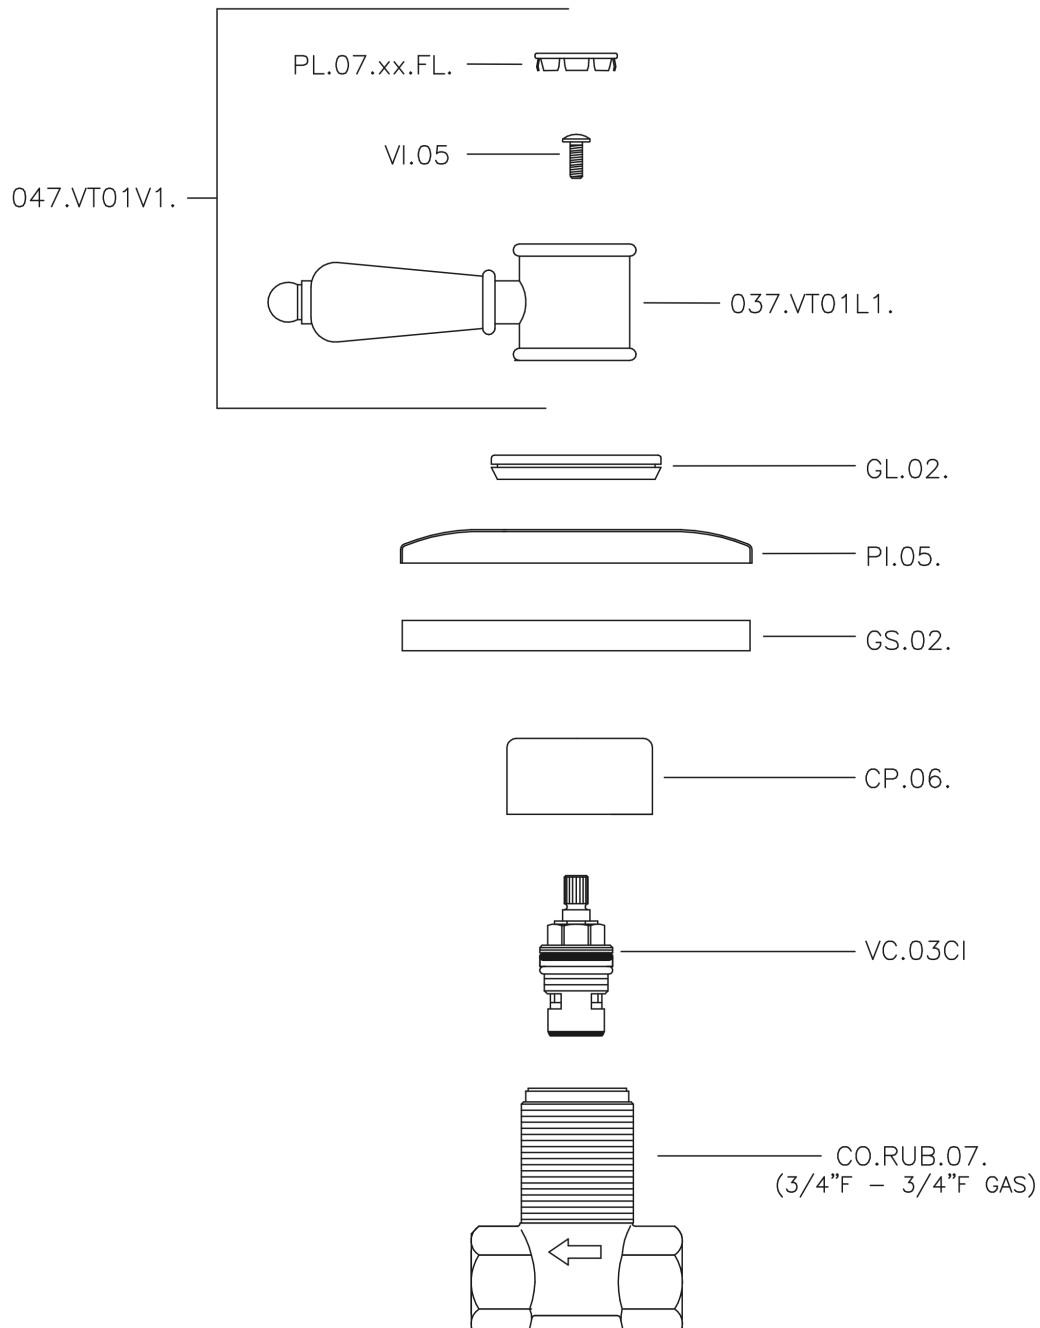

Concealed stop valve VICTORIAN_VT000313

MODEL **VT000313**

Concealed stop valve, 3/4" F outlet

AVAILABLE FINISHINGS

-  **21** 21 Chrome
-  **27** 27 Old Bronze
-  **2A** 2A Satin Brushed Nickel
-  **2G** 2G Antique Gold
-  **2W** 2W Brushed Gold

CHARACTERISTICS

Installation **Concealed**

Concealed stop valve VICTORIAN_VT000313

VT000313

<https://en.huberitalia.com/concealed-stop-valve-victorian-vt000313>

2026-04-09