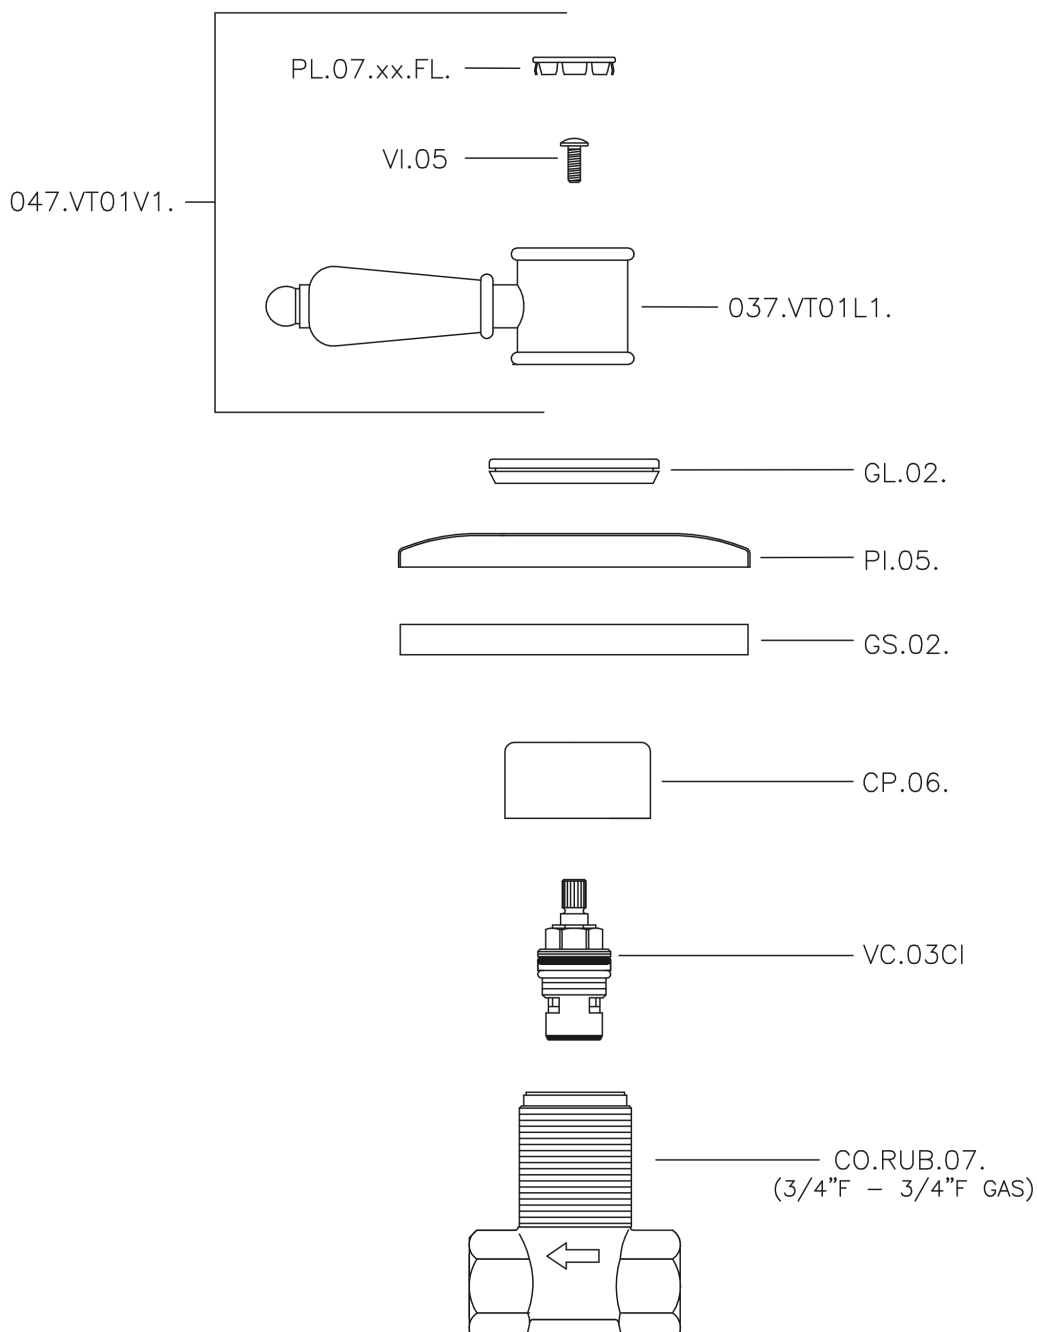

## Concealed stop valve VICTORIAN\_VT000313

VT000313

<https://en.huberitalia.com/concealed-stop-valve-victorian-vt000313>

2026-06-07