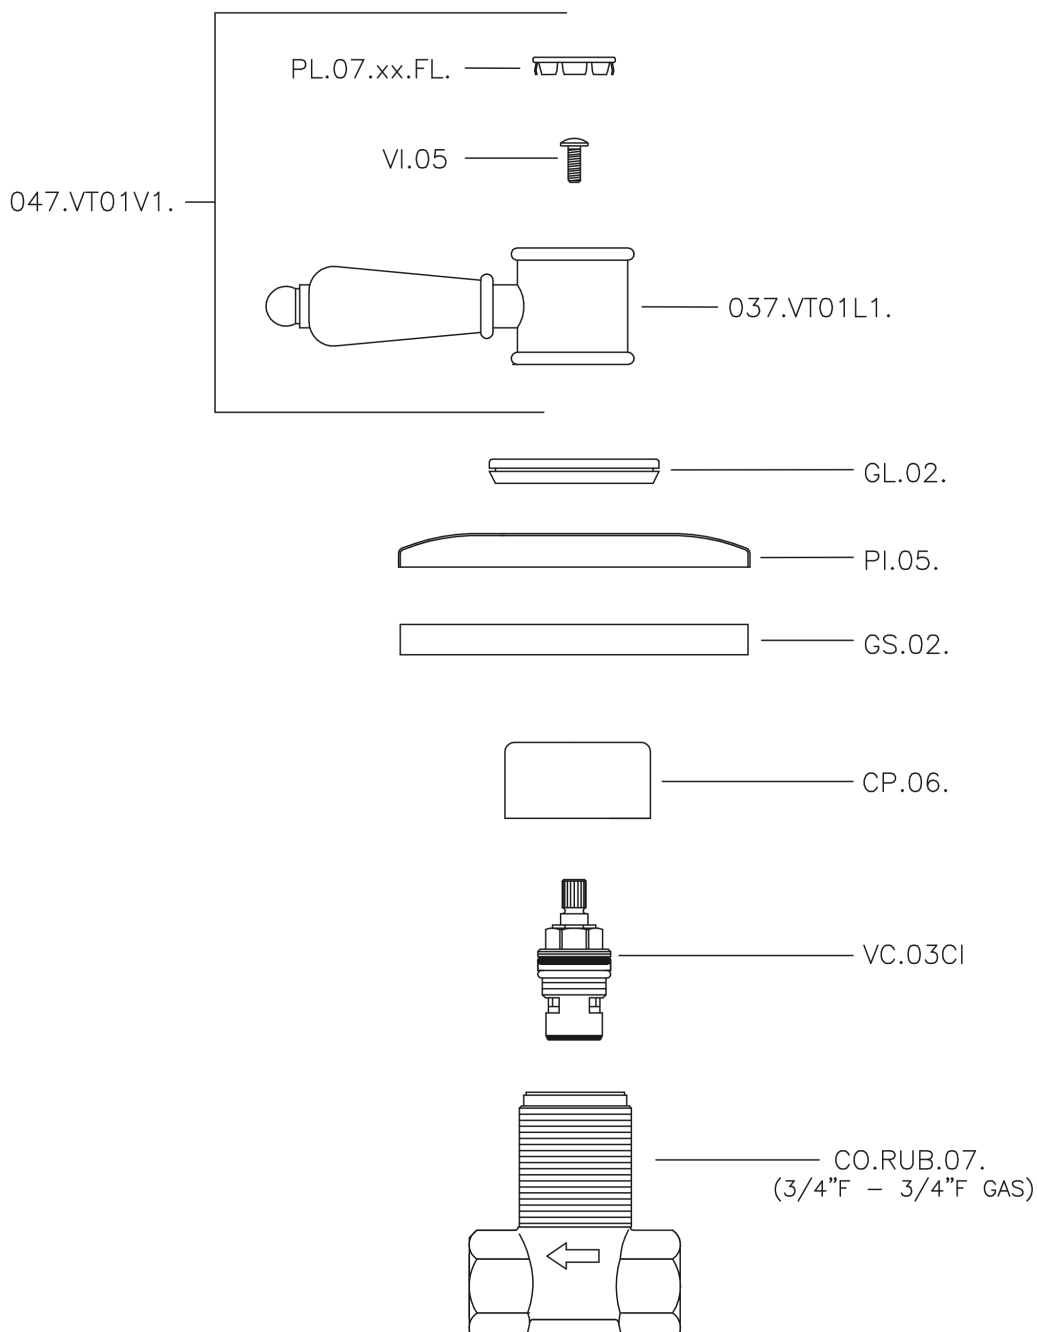

## Concealed stop valve VICTORIAN\_VT000313

VT000313

<https://en.huberitalia.com/concealed-stop-valve-victorian-vt000313>

2026-04-27